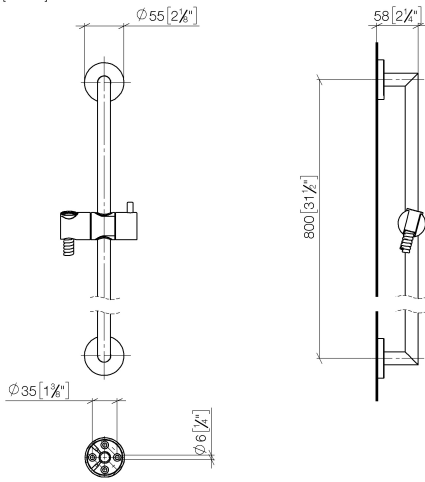

ST 050 201 5660

Fits: TARA, META

- slide bar
- Pipe diameter 18 mm
- rosette Ø 55 mm
- gauge 800 mm
- metal shower hose 1750mm with integrated anti-twist protection
- shower hose connector 3/8"
- Three or five settings: COMPACT RAIN, COMPACT SOFT FLOW, COMPACT AQUAPRESSURE FLOW, max. flow rate 15 l/min (at 3 bar)
- Function from: 7 l/min
- spray head Ø 100mm

## Shower set - Dark Chrome

TARA

ST 050 201 5660

---

ST 050 201 5660

Fits: TARA, META

- slide bar
- Pipe diameter 18 mm
- rosette Ø 55 mm
- gauge 800 mm
- metal shower hose 1750mm with integrated anti-twist protection
- shower hose connector 3/8"
- WRAS 2009048

ST 050 201 5660

mm [inches]

ST 050 201 5660

Parts for other finishes can be found here: [Chrome](#)

- Three or five settings: COMPACT RAIN, COMPACT SOFT FLOW, COMPACT AQUAPRESSURE FLOW, max. flow rate 15 l/min (at 3 bar)
- with anti-scale system
- spray head Ø 100mm
- 1/2" connection
- WRAS 2210003
- Function from: 7 l/min

## Shower set - Dark Chrome

TARA

ST 050 201 5660

---

ST 050 201 5660

mm [inches]

Flow rate chart

Certificates