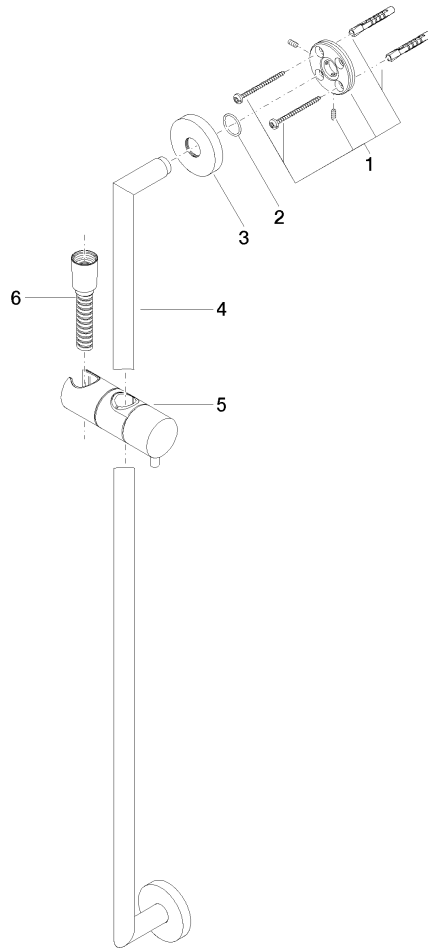

ST 050 201 5660

Fits: TARA, META

- slide bar
- Pipe diameter 18 mm
- rosette Ø 55 mm
- gauge 800 mm
- metal shower hose 1750mm with integrated anti-twist protection
- shower hose connector 3/8"
- Three or five settings: COMPACT RAIN, COMPACT SOFT FLOW, COMPACT AQUAPRESSURE FLOW, max. flow rate 15 l/min (at 3 bar)
- Function from: 7 l/min
- spray head Ø 100mm

## Shower set - Dark Chrome

TARA

ST 050 201 5660

---

ST 050 201 5660

Fits: TARA, META

- slide bar
- Pipe diameter 18 mm
- rosette Ø 55 mm
- gauge 800 mm
- metal shower hose 1750mm with integrated anti-twist protection
- shower hose connector 3/8"
- WRAS 2009048

ST 050 201 5660

mm [inches]

ST 050 201 5660

Parts for other finishes can be found here: [Chrome](#)

- Three or five settings: COMPACT RAIN, COMPACT SOFT FLOW, COMPACT AQUAPRESSURE FLOW, max. flow rate 15 l/min (at 3 bar)
- with anti-scale system
- spray head Ø 100mm
- 1/2" connection
- WRAS 2210003
- Function from: 7 l/min

## Shower set - Dark Chrome

TARA

ST 050 201 5660

---

ST 050 201 5660

mm [inches]

Flow rate chart

Certificates