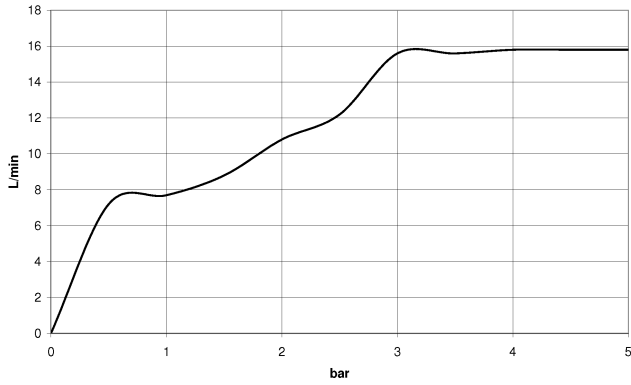

## Shower set - Dark Chrome

TARA

ST 050 201 5660

---

ST 050 201 5660

mm [inches]

Flow rate chart

Certificates