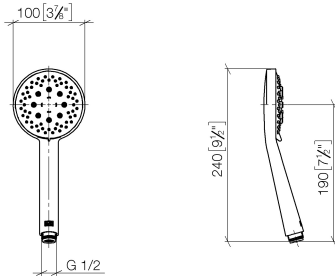

ST 050 201 5660

Fits: TARA, META

- slide bar
- Pipe diameter 18 mm
- rosette Ø 55 mm
- gauge 800 mm
- metal shower hose 1750mm with integrated anti-twist protection
- shower hose connector 3/8"
- Three or five settings: COMPACT RAIN, COMPACT SOFT FLOW, COMPACT AQUAPRESSURE FLOW, max. flow rate 15 l/min (at 3 bar)
- Function from: 7 l/min
- spray head Ø 100mm

## Shower set - Dark Chrome

TARA

ST 050 201 5660

---

ST 050 201 5660

Fits: TARA, META

- slide bar
- Pipe diameter 18 mm
- rosette Ø 55 mm
- gauge 800 mm
- metal shower hose 1750mm with integrated anti-twist protection
- shower hose connector 3/8"
- WRAS 2009048

ST 050 201 5660

mm [inches]

ST 050 201 5660

Parts for other finishes can be found here: [Chrome](#)

- Three or five settings: COMPACT RAIN, COMPACT SOFT FLOW, COMPACT AQUAPRESSURE FLOW, max. flow rate 15 l/min (at 3 bar)
- with anti-scale system
- spray head Ø 100mm
- 1/2" connection
- WRAS 2210003
- Function from: 7 l/min

## Shower set - Dark Chrome

TARA

ST 050 201 5660

---

ST 050 201 5660

mm [inches]

Flow rate chart

Certificates