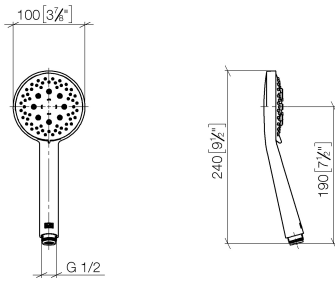

Shower set - Brushed Durabronz (23kt Gold)

TARA

ST 050 201 5660

Fits: TARA, META

- slide bar
- Pipe diameter 18 mm
- rosette Ø 55 mm
- gauge 800 mm
- metal shower hose 1750mm with integrated anti-twist protection
- shower hose connector 3/8"
- Three or five settings: COMPACT RAIN, COMPACT SOFT FLOW, COMPACT AQUAPRESSURE FLOW, max. flow rate 15 l/min (at 3 bar)
- Function from: 7 l/min
- spray head Ø 100mm

Spare parts list

No.	Item Number	Name	Quantity used	Delivery time
1	05 17 62 500 00 90	fixing set	2	2
2	90 14 10 032 00 90	seal	2	2
3	08 27 62 500-28	rosette	2	20
4	05 28 22 590 01-28	bar	1	20
5	12 580 970-28	Slide unit - Brushed Durabronz (23kt Gold)	1	20
6	28 322 970-28	Metal shower hose 1/2" x 3/8" x 1750 mm - Brushed Durabronz (23kt Gold)	1	20

Shower set - Brushed Durabronz (23kt Gold)

TARA

ST 050 201 5660

- Three or five settings: COMPACT RAIN, COMPACT SOFT FLOW, COMPACT AQUAPRESSURE FLOW, max. flow rate 15 l/min (at 3 bar)
- with anti-scale system
- spray head Ø 100mm
- 1/2" connection
- WRAS 2210003
- Function from: 7 l/min

ST 050 201 5660

ST 050 201 5660

mm [inches]

Flow rate chart

Certificates

LGA_29984.

DVGW_DW-
6517DN0129.

WRAS_2210003.