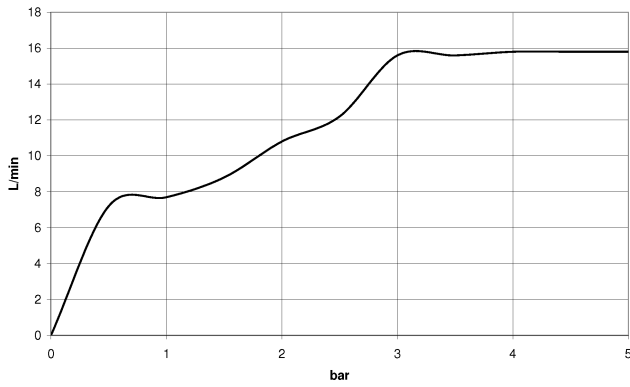

## Shower set - Matte Black

TARA

ST 050 201 5660

---

ST 050 201 5660

mm [inches]

Flow rate chart

Certificates