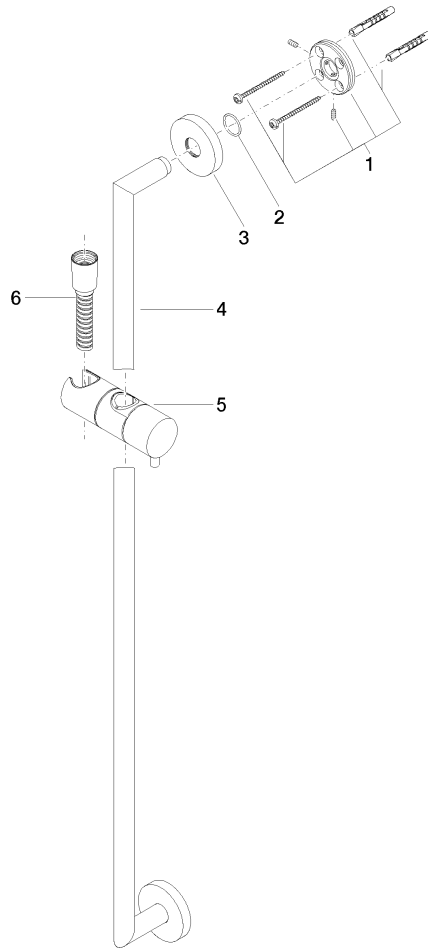

# Shower set - Matte Black

TARA

ST 050 201 5660

Fits: TARA, META

- slide bar
- Pipe diameter 18 mm
- rosette Ø 55 mm
- gauge 800 mm
- metal shower hose 1750mm with integrated anti-twist protection
- shower hose connector 3/8"
- Three or five settings: COMPACT RAIN, COMPACT SOFT FLOW, COMPACT AQUAPRESSURE FLOW, max. flow rate 15 l/min (at 3 bar)
- Function from: 7 l/min
- spray head Ø 100mm

## Shower set - Matte Black

TARA

ST 050 201 5660

---

ST 050 201 5660

Fits: TARA, META

- slide bar
- Pipe diameter 18 mm
- rosette Ø 55 mm
- gauge 800 mm
- metal shower hose 1750mm with integrated anti-twist protection
- shower hose connector 3/8"
- WRAS 2009048

## Shower set - Matte Black

TARA

ST 050 201 5660

---

ST 050 201 5660

mm [inches]

Certificates

WRAS\_2009048. ACS\_20 ACC LY 738. IAPMO\_4976 (4).

ST 050 201 5660

Spare parts list

No.	Item Number	Name	Quantity used	Delivery time
1	05 17 62 500 00 90	fixing set	2	2
2	90 14 10 032 00 90	seal	2	2
3	08 27 62 500-33	rosette	2	30
4	05 28 22 590 01-33	bar	1	30
5	12 580 970-33	Slide unit - Matte Black	1	10
6	28 322 970-33	Metal shower hose 1/2" x 3/8" x 1750 mm - Matte Black	1	2