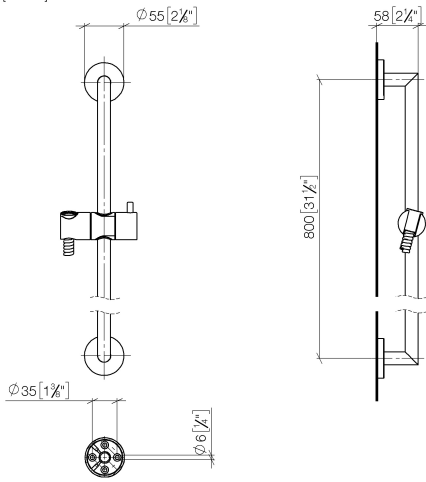

# Shower set - Matte Black

TARA

ST 050 201 5660

Fits: TARA, META

- slide bar
- Pipe diameter 18 mm
- rosette Ø 55 mm
- gauge 800 mm
- metal shower hose 1750mm with integrated anti-twist protection
- shower hose connector 3/8"
- Three or five settings: COMPACT RAIN, COMPACT SOFT FLOW, COMPACT AQUAPRESSURE FLOW, max. flow rate 15 l/min (at 3 bar)
- Function from: 7 l/min
- spray head Ø 100mm

## Shower set - Matte Black

TARA

ST 050 201 5660

---

ST 050 201 5660

Fits: TARA, META

- slide bar
- Pipe diameter 18 mm
- rosette Ø 55 mm
- gauge 800 mm
- metal shower hose 1750mm with integrated anti-twist protection
- shower hose connector 3/8"
- WRAS 2009048

## Shower set - Matte Black

TARA

ST 050 201 5660

---

ST 050 201 5660

mm [inches]

Certificates

WRAS\_2009048. ACS\_20 ACC LY 738. IAPMO\_4976 (4).

ST 050 201 5660

Spare parts list

No.	Item Number	Name	Quantity used	Delivery time
1	05 17 62 500 00 90	fixing set	2	2
2	90 14 10 032 00 90	seal	2	2
3	08 27 62 500-33	rosette	2	30
4	05 28 22 590 01-33	bar	1	30
5	12 580 970-33	Slide unit - Matte Black	1	10
6	28 322 970-33	Metal shower hose 1/2" x 3/8" x 1750 mm - Matte Black	1	2