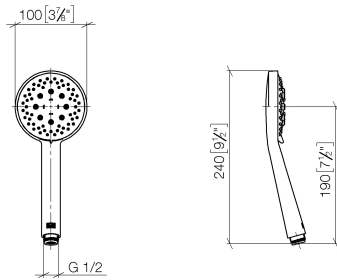

# Shower set - Matte Black

TARA

ST 050 201 5660

Fits: TARA, META

- slide bar
- Pipe diameter 18 mm
- rosette Ø 55 mm
- gauge 800 mm
- metal shower hose 1750mm with integrated anti-twist protection
- shower hose connector 3/8"
- Three or five settings: COMPACT RAIN, COMPACT SOFT FLOW, COMPACT AQUAPRESSURE FLOW, max. flow rate 15 l/min (at 3 bar)
- Function from: 7 l/min
- spray head Ø 100mm

## Shower set - Matte Black

TARA

ST 050 201 5660

---

ST 050 201 5660

Fits: TARA, META

- slide bar
- Pipe diameter 18 mm
- rosette Ø 55 mm
- gauge 800 mm
- metal shower hose 1750mm with integrated anti-twist protection
- shower hose connector 3/8"
- WRAS 2009048

## Shower set - Matte Black

TARA

ST 050 201 5660

---

ST 050 201 5660

mm [inches]

Flow rate chart

Certificates