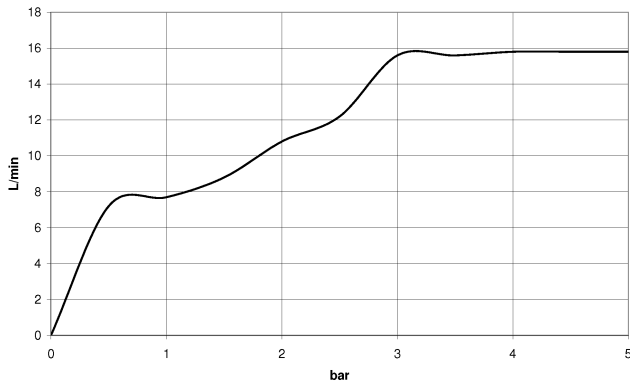

## Shower set - Champagne (22kt Gold)

---

TARA

ST 050 201 5660

ST 050 201 5660

mm [inches]

### Flow rate chart