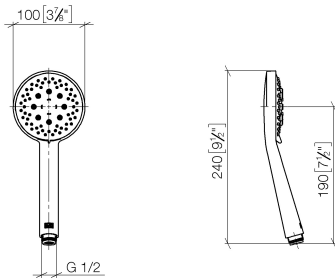

## Shower set - Champagne (22kt Gold)

TARA

ST 050 201 5660

Fits: TARA, META

- slide bar
- Pipe diameter 18 mm
- rosette Ø 55 mm
- gauge 800 mm
- metal shower hose 1750mm with integrated anti-twist protection
- shower hose connector 3/8"
- Three or five settings: COMPACT RAIN, COMPACT SOFT FLOW, COMPACT AQUAPRESSURE FLOW, max. flow rate 15 l/min (at 3 bar)
- Function from: 7 l/min
- spray head Ø 100mm

## Shower set - Champagne (22kt Gold)

---

TARA

ST 050 201 5660

ST 050 201 5660

mm [inches]

### Flow rate chart

## Shower set - Champagne (22kt Gold)

TARA

ST 050 201 5660

Fits: TARA, META

- slide bar
- Pipe diameter 18 mm
- rosette Ø 55 mm
- gauge 800 mm
- metal shower hose 1750mm with integrated anti-twist protection
- shower hose connector 3/8"
- WRAS 2009048