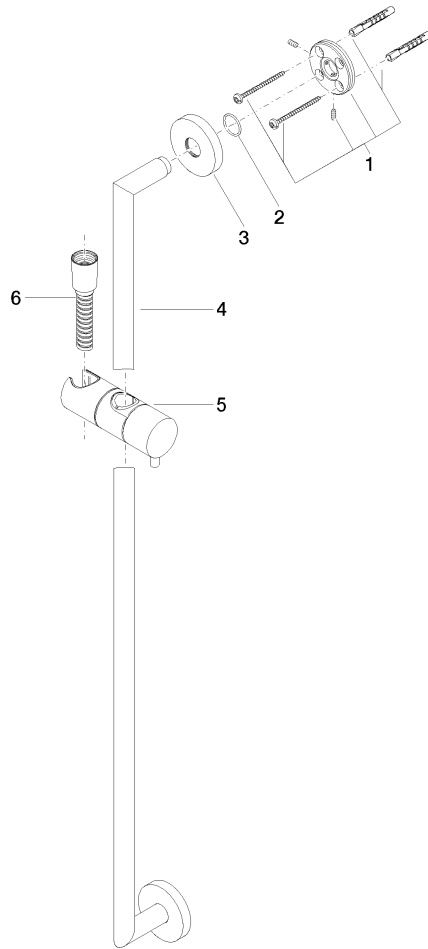

## Shower set - Champagne (22kt Gold)

TARA

ST 050 201 5660

Fits: TARA, META

- slide bar
- Pipe diameter 18 mm
- rosette Ø 55 mm
- gauge 800 mm
- metal shower hose 1750mm with integrated anti-twist protection
- shower hose connector 3/8"
- Three or five settings: COMPACT RAIN, COMPACT SOFT FLOW, COMPACT AQUAPRESSURE FLOW, max. flow rate 15 l/min (at 3 bar)
- Function from: 7 l/min
- spray head Ø 100mm

## Shower set - Champagne (22kt Gold)

TARA

ST 050 201 5660

Fits: TARA, META

- slide bar
- Pipe diameter 18 mm
- rosette Ø 55 mm
- gauge 800 mm
- metal shower hose 1750mm with integrated anti-twist protection
- shower hose connector 3/8"
- WRAS 2009048

### Recommended miscellaneous

**Concealed wall elbow -**

35 085 970 90

- max. recess depth 163 mm
- min. recess depth 90 mm

## Shower set - Champagne (22kt Gold)

---

TARA

ST 050 201 5660

ST 050 201 5660

mm [inches]

Spare parts list

No.	Item Number	Name	Quantity used	Delivery time
1	05 17 62 500 00 90	fixing set	2	2
2	90 14 10 032 00 90	seal	2	2
3	08 27 62 500-47	rosette	2	30
4	05 28 22 590 01-47	bar	1	30
5	12 580 970-47	Slide unit - Champagne (22kt Gold)	1	30
6	28 322 970-47	Metal shower hose 1/2" x 3/8" x 1750 mm - Champagne (22kt Gold)	1	30