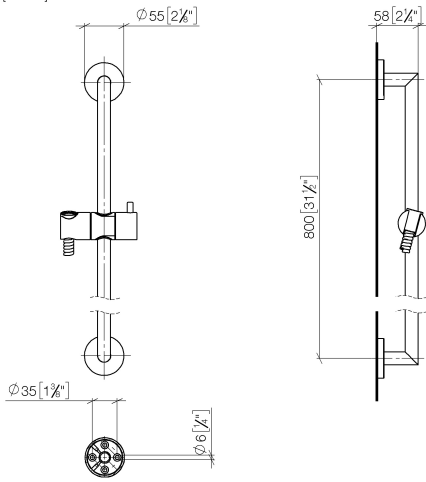

## Shower set - Champagne (22kt Gold)

TARA

ST 050 201 5660

Fits: TARA, META

- slide bar
- Pipe diameter 18 mm
- rosette Ø 55 mm
- gauge 800 mm
- metal shower hose 1750mm with integrated anti-twist protection
- shower hose connector 3/8"
- Three or five settings: COMPACT RAIN, COMPACT SOFT FLOW, COMPACT AQUAPRESSURE FLOW, max. flow rate 15 l/min (at 3 bar)
- Function from: 7 l/min
- spray head Ø 100mm

## Shower set - Champagne (22kt Gold)

TARA

ST 050 201 5660

Fits: TARA, META

- slide bar
- Pipe diameter 18 mm
- rosette Ø 55 mm
- gauge 800 mm
- metal shower hose 1750mm with integrated anti-twist protection
- shower hose connector 3/8"
- WRAS 2009048

### Recommended miscellaneous

**Concealed wall elbow -**

35 085 970 90

- max. recess depth 163 mm
- min. recess depth 90 mm

## Shower set - Champagne (22kt Gold)

---

TARA

ST 050 201 5660

ST 050 201 5660

mm [inches]

Spare parts list

No.	Item Number	Name	Quantity used	Delivery time
1	05 17 62 500 00 90	fixing set	2	2
2	90 14 10 032 00 90	seal	2	2
3	08 27 62 500-47	rosette	2	30
4	05 28 22 590 01-47	bar	1	30
5	12 580 970-47	Slide unit - Champagne (22kt Gold)	1	30
6	28 322 970-47	Metal shower hose 1/2" x 3/8" x 1750 mm - Champagne (22kt Gold)	1	30