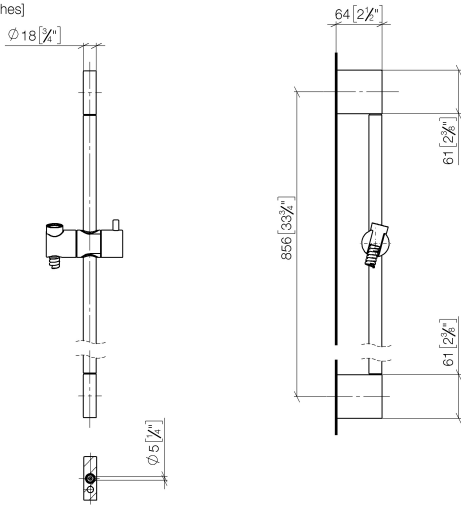

ST 050 203 2979

Fits: IMO, LISSÉ, META

- slide bar
- Pipe diameter 18 mm
- gauge 853 mm
- metal shower hose 1750mm with integrated anti-twist protection
- shower hose connector 3/8"
- Three or five settings: COMPACT RAIN, COMPACT SOFT FLOW, COMPACT AQUAPRESSURE FLOW, max. flow rate 6.8 l/min (at 3 bar)
- Function from: 6 l/min
- spray head Ø 100mm
- This product can help a building meet the requirements of Green Building Rating Systems, e.g. LEED®, BREEAM®, DGNB

IMO

ST 050 203 2979

ST 050 203 2979

Fits: IMO, LULU, MEM, TARA, CL.1, LISSÉ,
VAIA, META, CYO

- slide bar
- Pipe diameter 18 mm
- gauge 853 mm
- metal shower hose 1750mm with integrated anti-twist protection
- shower hose connector 3/8"
- WRAS 2009048

Required miscellaneous

	Concealed wall elbow - •min. recess depth 90 mm •max. recess depth 163 mm	35 085 970 90
---	--	---------------

Required miscellaneous

	Slide unit - Brushed Light Gold	12 580 970-27
---	--	---------------

Required miscellaneous

	Hand shower FlowReduce - Brushed Light Gold	28 018 979-27 0010
---	--	-----------------------

ST 050 203 2979

mm [inches]

ST 050 203 2979

Spare parts list

No.	Item Number	Name	Quantity used	Delivery time
1	05 17 20 726 02 90	fixing set	2	2
2	08 17 20 726 90	holder	2	2
3	09 31 11 049 90	pin	2	2
4	04 31 11 113 00 90	pin	2	2
5	08 17 97 054-27	holder	2	60
6	90 28 22 597 00-27	holder	1	30
7	12 580 970-27	Slide unit - Brushed Light Gold	1	30
8	28 322 970-27	Metal shower hose 1/2" x 3/8" x 1750 mm - Brushed Light Gold	1	30