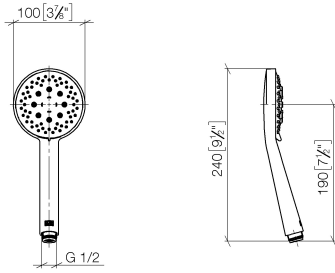

ST 050 203 2979

Fits: IMO, LISSÉ, META

- slide bar
- Pipe diameter 18 mm
- gauge 853 mm
- metal shower hose 1750mm with integrated anti-twist protection
- shower hose connector 3/8"
- Three or five settings: COMPACT RAIN, COMPACT SOFT FLOW, COMPACT AQUAPRESSURE FLOW, max. flow rate 6.8 l/min (at 3 bar)
- Function from: 6 l/min
- spray head Ø 100mm
- This product can help a building meet the requirements of Green Building Rating Systems, e.g. LEED®, BREEAM®, DGNB

Required miscellaneous

	Hand shower FlowReduce - Brushed Light Gold	28 018 979-27 0010
---	--	-----------------------

ST 050 203 2979

mm [inches]

ST 050 203 2979

Spare parts list

No.	Item Number	Name	Quantity used	Delivery time
1	05 17 20 726 02 90	fixing set	2	2
2	08 17 20 726 90	holder	2	2
3	09 31 11 049 90	pin	2	2
4	04 31 11 113 00 90	pin	2	2
5	08 17 97 054-27	holder	2	60
6	90 28 22 597 00-27	holder	1	30
7	12 580 970-27	Slide unit - Brushed Light Gold	1	30
8	28 322 970-27	Metal shower hose 1/2" x 3/8" x 1750 mm - Brushed Light Gold	1	30

ST 050 203 2979

ST 050 203 2979

mm [inches]

Flow rate chart

Certificates

LGA_29984.

Spare parts list

No.	Item Number	Name	Quantity used	Delivery time
1	09 23 01 039 90	sieve	1	2