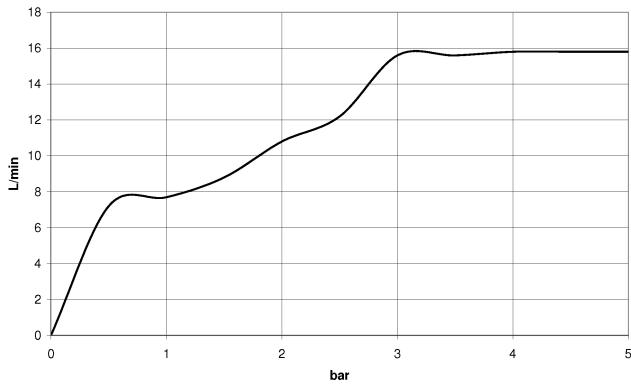

ST 050 204 8070  
mm [inches]

**Flow rate chart**

**Certificates**

DVGW\_DW-  
6517DN0129.

LGA\_29983.

WRAS\_2009011.

Concealed single-lever mixer with integrated shower connection with hand shower set - Brushed Platinum