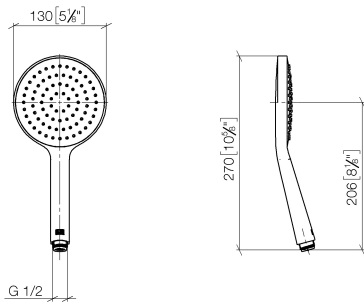

**Concealed single-lever mixer with integrated shower connection with hand shower set - Brushed Platinum**

IMO

ST 050 204 8979

- metal shower hose 1750mm with integrated anti-twist protection
  - Hand shower: COMPACT RAIN, max. flow rate 10 l/min (at 3 bar)
  - spray head Ø 130 mm
- Intrinsic protection against back flow.**

Concealed single-lever mixer with integrated shower connection with hand shower set - Brushed Platinum

---

IMO

ST 050 204 8979

Concealed single-lever mixer with integrated shower connection with hand shower set - Brushed Platinum

---

IMO

ST 050 204 8979

Concealed single-lever mixer with integrated shower connection with hand shower set - Brushed Platinum

---

IMO

ST 050 204 8979

**Concealed single-lever mixer with integrated shower connection with hand shower set - Brushed Platinum**

ST 050 204 8070  
mm [inches]

**Flow rate chart**

**Certificates**

DVGW\_DW-  
6517DN0129.

LGA\_29983.

WRAS\_2009011.

Concealed single-lever mixer with integrated shower connection with hand shower set - Brushed Platinum