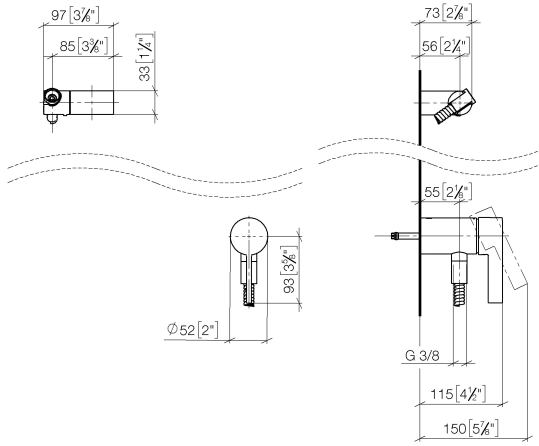

**Concealed single-lever mixer with integrated shower connection with hand shower set - Brushed Platinum**

IMO

ST 050 204 8979

- metal shower hose 1750mm with integrated anti-twist protection
  - Hand shower: COMPACT RAIN, max. flow rate 10 l/min (at 3 bar)
  - spray head Ø 130 mm
- Intrinsic protection against back flow.**

**Concealed single-lever mixer with integrated shower connection with hand shower set - Brushed Platinum**

IMO

ST 050 204 8070  
mm [inches]

**Certificates**

Belgaqua\_21-025- WRAS\_2011027. LGA\_29928.  
27\_1.

ST 050 204 8979

Spare parts list

No.	Item Number	Name	Quantity used	Delivery time
1	28 060 970-06	Wall bracket swivel - Brushed Platinum	1	10
2	28 322 970-06	Metal shower hose 1/2" x 3/8" x 1750 mm - Brushed Platinum	1	2
3	36 050 970-06	Concealed single-lever mixer with integrated shower connection - Brushed Platinum	1	10