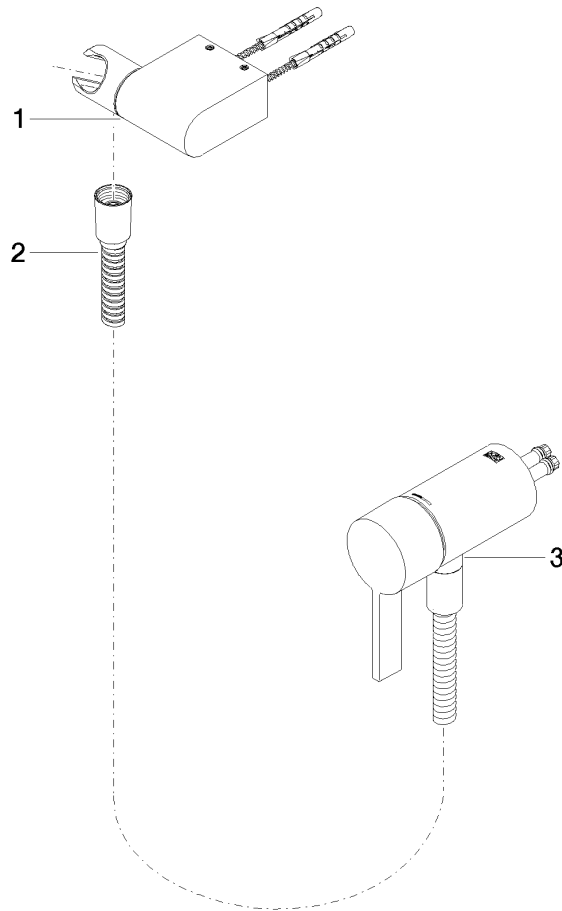

**Concealed single-lever mixer with integrated shower connection with hand shower set - Brushed Platinum**

IMO

ST 050 204 8070  
mm [inches]

**Certificates**

Belgaqua\_21-025- WRAS\_2011027. LGA\_29928.  
27\_1.

ST 050 204 8979

Spare parts list

No.	Item Number	Name	Quantity used	Delivery time
1	28 060 970-06	Wall bracket swivel - Brushed Platinum	1	10
2	28 322 970-06	Metal shower hose 1/2" x 3/8" x 1750 mm - Brushed Platinum	1	2
3	36 050 970-06	Concealed single-lever mixer with integrated shower connection - Brushed Platinum	1	10