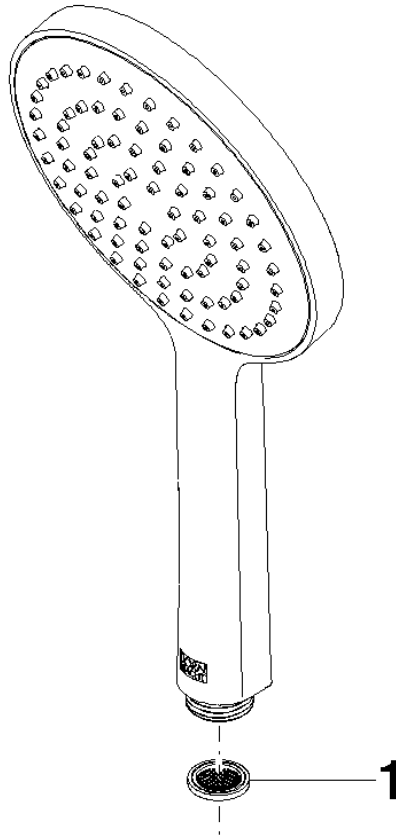

Concealed single-lever mixer with integrated shower connection with hand shower set - Brushed Platinum

IMO

ST 050 204 8979
Parts for other
finishes can be found
here: [Chrome](#)

Spare parts list

No.	Item Number	Name	Quantity used	Delivery time
1	09 23 01 039 90	sieve	1	2