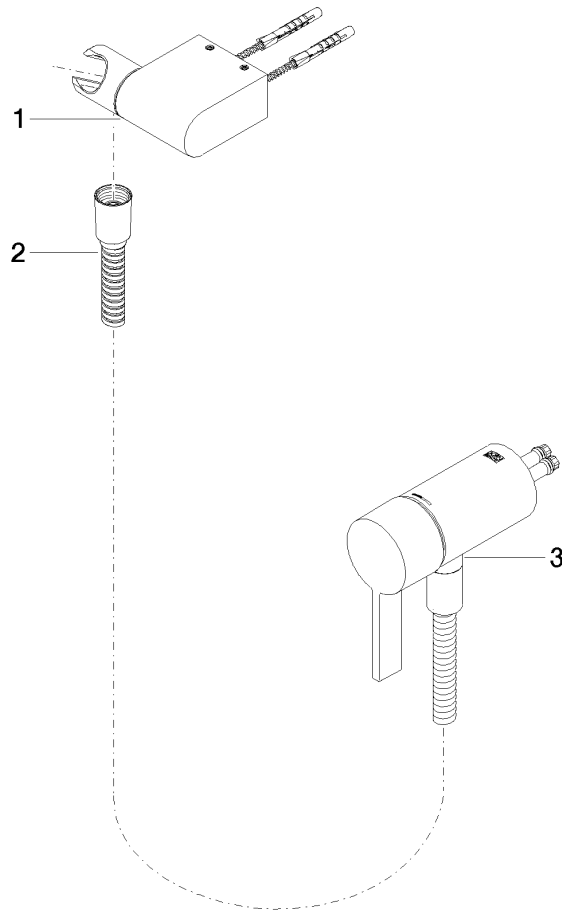

Concealed single-lever mixer with integrated shower connection with hand shower set - Platinum

IMO

ST 050 204 8979

- metal shower hose 1750mm with integrated anti-twist protection
 - Hand shower: COMPACT RAIN, max. flow rate 10 l/min (at 3 bar)
 - spray head Ø 130 mm
- Intrinsic protection against back flow.**

Concealed single-lever mixer with integrated shower connection with hand shower set - Platinum

ST 050 204 8070
mm [inches]

Certificates

Belgaqua_21-025- WRAS_2011027. LGA_29928.
27_1.

ST 050 204 8979

Spare parts list

No.	Item Number	Name	Quantity used	Delivery time
1	28 060 970-08	Wall bracket swivel - Platinum	1	40
2	28 322 970-08	Metal shower hose 1/2" x 3/8" x 1750 mm - Platinum	1	40
3	36 050 970-08	Concealed single-lever mixer with integrated shower connection - Platinum	1	40