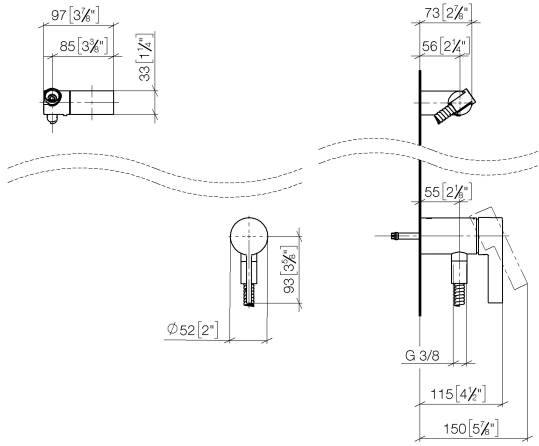

Concealed single-lever mixer with integrated shower connection with hand shower set - Platinum

IMO

ST 050 204 8979

- metal shower hose 1750mm with integrated anti-twist protection
 - Hand shower: COMPACT RAIN, max. flow rate 10 l/min (at 3 bar)
 - spray head Ø 130 mm
- Intrinsic protection against back flow.**

Concealed single-lever mixer with integrated shower connection with hand shower set - Platinum

ST 050 204 8070
mm [inches]

Certificates

Belgaqua_21-025- WRAS_2011027. LGA_29928.
27_1.

ST 050 204 8979

Spare parts list

No.	Item Number	Name	Quantity used	Delivery time
1	28 060 970-08	Wall bracket swivel - Platinum	1	40
2	28 322 970-08	Metal shower hose 1/2" x 3/8" x 1750 mm - Platinum	1	40
3	36 050 970-08	Concealed single-lever mixer with integrated shower connection - Platinum	1	40