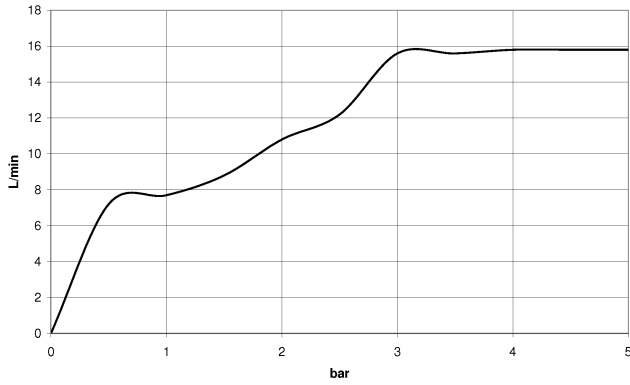

---

IMO

ST 050 204 8979

Concealed single-lever mixer with integrated shower connection with hand shower set - Champagne (22kt Gold)

IMO

ST 050 204 8070  
mm [inches]

Flow rate chart

Certificates