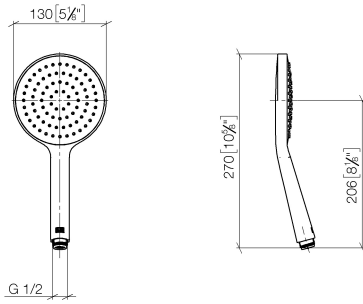

**Concealed single-lever mixer with integrated shower connection with hand shower set - Champagne (22kt Gold)**

IMO

ST 050 204 8979

- metal shower hose 1750mm with integrated anti-twist protection
  - Hand shower: COMPACT RAIN, max. flow rate 10 l/min (at 3 bar)
  - spray head Ø 130 mm
- Intrinsic protection against back flow.**

---

IMO

ST 050 204 8979

**Concealed single-lever mixer with integrated shower connection with hand shower set - Champagne (22kt Gold)**

IMO

ST 050 204 8979

- COMPACT RAIN, max. flow rate 15 l/min (at 3 bar)
- with anti-scale system
- spray head Ø 130 mm
- 1/2" connection
- WRAS 2009011

---

IMO

ST 050 204 8979

Concealed single-lever mixer with integrated shower connection with hand shower set - Champagne (22kt Gold)

IMO

ST 050 204 8070  
mm [inches]

Flow rate chart

Certificates

DVGW\_DW-  
6517DN0129.

LGA\_29983.

Concealed single-lever mixer with integrated shower connection with hand shower set - Champagne (22kt Gold)

ST 050 204 8979  
 Parts for other  
 finishes can be found  
 here: Chrome