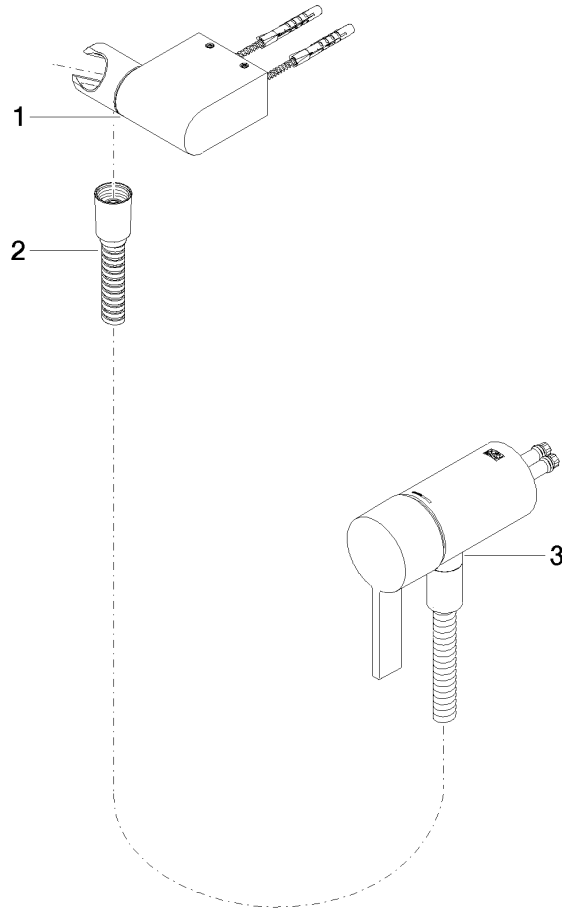

Concealed single-lever mixer with integrated shower connection with hand shower set - Champagne (22kt Gold)

---

IMO

ST 050 204 8979

**Concealed single-lever mixer with integrated shower connection with hand shower set - Champagne (22kt Gold)**

IMO

ST 050 204 8070  
mm [inches]

**Concealed single-lever mixer with integrated shower connection with hand shower set - Champagne (22kt Gold)**

ST 050 204 8979  
Parts for other  
finishes can be found  
here: Chrome

**Spare parts list**

No.	Item Number	Name	Quantity used	Delivery time
1	28 060 970-47	Wall bracket swivel - Champagne (22kt Gold)	1	30
2	28 322 970-47	Metal shower hose 1/2" x 3/8" x 1750 mm - Champagne (22kt Gold)	1	30
3	36 050 970-47	Concealed single-lever mixer with integrated shower connection - Champagne (22kt Gold)	1	30