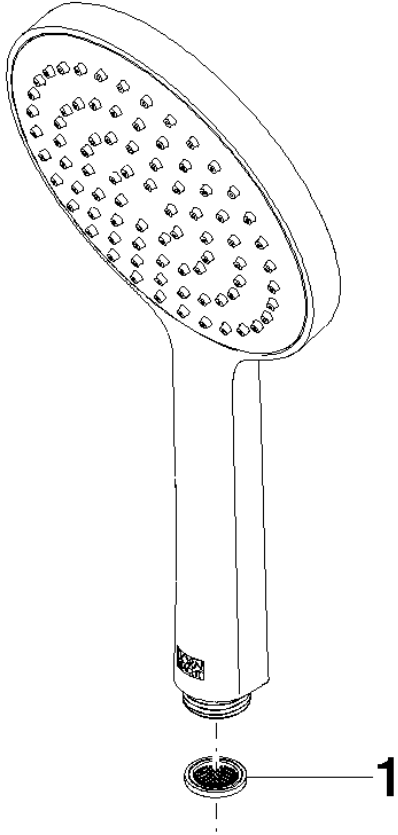

**Concealed single-lever mixer with integrated shower connection with hand shower set - Champagne (22kt Gold)**

IMO

ST 050 204 8979

- metal shower hose 1750mm with integrated anti-twist protection
  - Hand shower: COMPACT RAIN, max. flow rate 10 l/min (at 3 bar)
  - spray head Ø 130 mm
- Intrinsic protection against back flow.**

---

IMO

ST 050 204 8979

**Concealed single-lever mixer with integrated shower connection with hand shower set - Champagne (22kt Gold)**

IMO

ST 050 204 8979

- COMPACT RAIN, max. flow rate 15 l/min (at 3 bar)
- with anti-scale system
- spray head Ø 130 mm
- 1/2" connection
- WRAS 2009011

---

IMO

ST 050 204 8979

Concealed single-lever mixer with integrated shower connection with hand shower set - Champagne (22kt Gold)

IMO

ST 050 204 8070  
mm [inches]

Flow rate chart

Certificates

DVGW\_DW-  
6517DN0129.

LGA\_29983.

Concealed single-lever mixer with integrated shower connection with hand shower set - Champagne (22kt Gold)

ST 050 204 8979  
 Parts for other  
 finishes can be found  
 here: Chrome