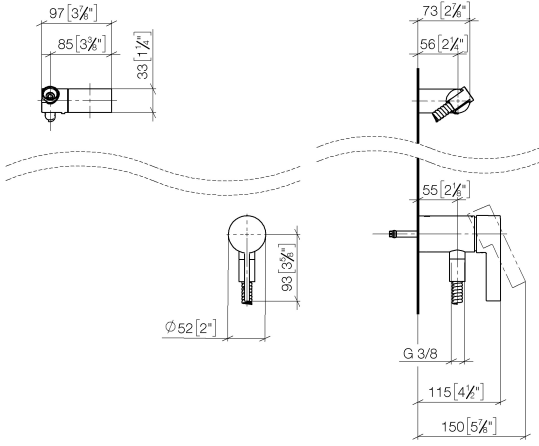

**Concealed single-lever mixer with integrated shower connection with hand shower set - Champagne (22kt Gold)**

IMO

ST 050 204 8979

- metal shower hose 1750mm with integrated anti-twist protection
  - Hand shower: COMPACT RAIN, max. flow rate 10 l/min (at 3 bar)
  - spray head Ø 130 mm
- Intrinsic protection against back flow.**

Concealed single-lever mixer with integrated shower connection with hand shower set - Champagne (22kt Gold)

---

IMO

ST 050 204 8979

**Concealed single-lever mixer with integrated shower connection with hand shower set - Champagne (22kt Gold)**

IMO

ST 050 204 8070  
mm [inches]

**Concealed single-lever mixer with integrated shower connection with hand shower set - Champagne (22kt Gold)**

ST 050 204 8979  
Parts for other  
finishes can be found  
here: Chrome

**Spare parts list**

No.	Item Number	Name	Quantity used	Delivery time
1	28 060 970-47	Wall bracket swivel - Champagne (22kt Gold)	1	30
2	28 322 970-47	Metal shower hose 1/2" x 3/8" x 1750 mm - Champagne (22kt Gold)	1	30
3	36 050 970-47	Concealed single-lever mixer with integrated shower connection - Champagne (22kt Gold)	1	30