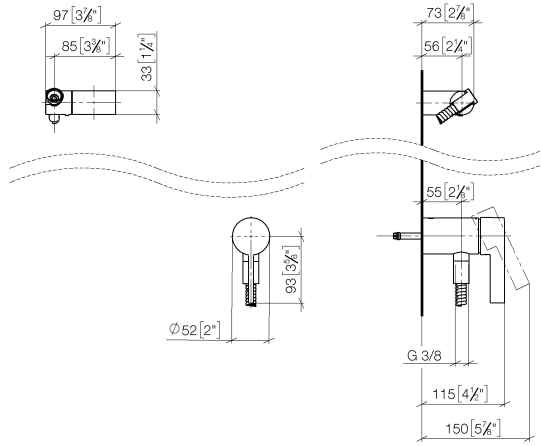

Concealed single-lever mixer with integrated shower connection with hand shower set - Brushed Chrome

IMO

ST 050 204 8979

- metal shower hose 1750mm with integrated anti-twist protection
 - Hand shower: COMPACT RAIN, max. flow rate 10 l/min (at 3 bar)
 - spray head Ø 130 mm
- Intrinsic protection against back flow.**

Required miscellaneous

- Concealed wall mounting -** 35 050 970 90
- min. recess depth 80 mm
 - max. recess depth 105 mm

Concealed single-lever mixer with integrated shower connection with hand shower set - Brushed Chrome

IMO

ST 050 204 8979

Concealed single-lever mixer with integrated shower connection with hand shower set - Brushed Chrome

IMO

ST 050 204 8070
mm [inches]

Certificates

Belgaqua_21-025- WRAS_2011027. LGA_29928.
27_1.

ST 050 204 8979

Spare parts list

No.	Item Number	Name	Quantity used	Delivery time
1	28 060 970-93	Wall bracket swivel - Brushed Chrome	1	20
2	28 322 970-93	Metal shower hose 1/2" x 3/8" x 1750 mm - Brushed Chrome	1	20
3	36 050 970-93	Concealed single-lever mixer with integrated shower connection - Brushed Chrome	1	20