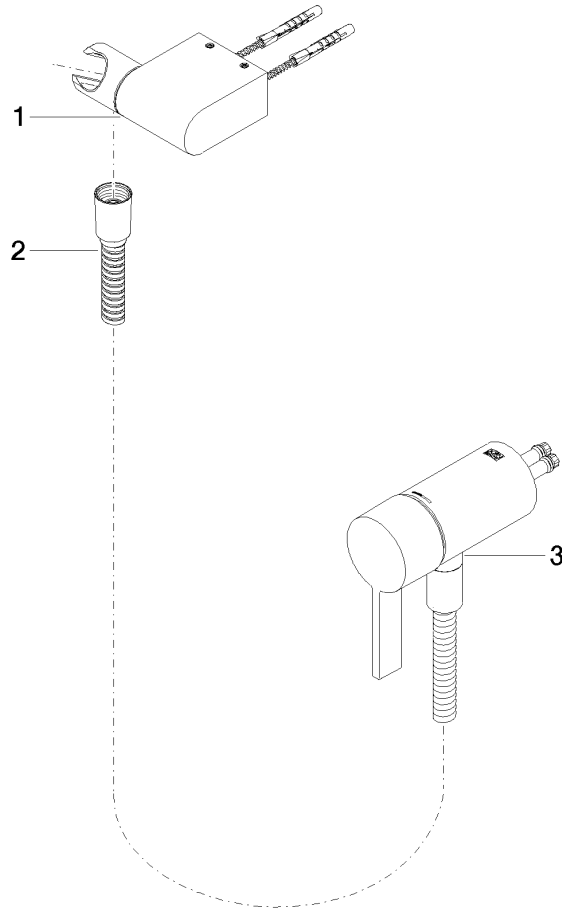

Concealed single-lever mixer with integrated shower connection with hand shower set - Brushed Chrome

IMO

ST 050 204 8979

- metal shower hose 1750mm with integrated anti-twist protection
 - Hand shower: COMPACT RAIN, max. flow rate 10 l/min (at 3 bar)
 - spray head Ø 130 mm
- Intrinsic protection against back flow.**

Required miscellaneous

- Concealed wall mounting -** 35 050 970 90
- min. recess depth 80 mm
 - max. recess depth 105 mm

Concealed single-lever mixer with integrated shower connection with hand shower set - Brushed Chrome

IMO

ST 050 204 8979

Concealed single-lever mixer with integrated shower connection with hand shower set - Brushed Chrome

IMO

ST 050 204 8070
mm [inches]

Certificates

Belgaqua_21-025- WRAS_2011027. LGA_29928.
27_1.

ST 050 204 8979

Spare parts list

No.	Item Number	Name	Quantity used	Delivery time
1	28 060 970-93	Wall bracket swivel - Brushed Chrome	1	20
2	28 322 970-93	Metal shower hose 1/2" x 3/8" x 1750 mm - Brushed Chrome	1	20
3	36 050 970-93	Concealed single-lever mixer with integrated shower connection - Brushed Chrome	1	20