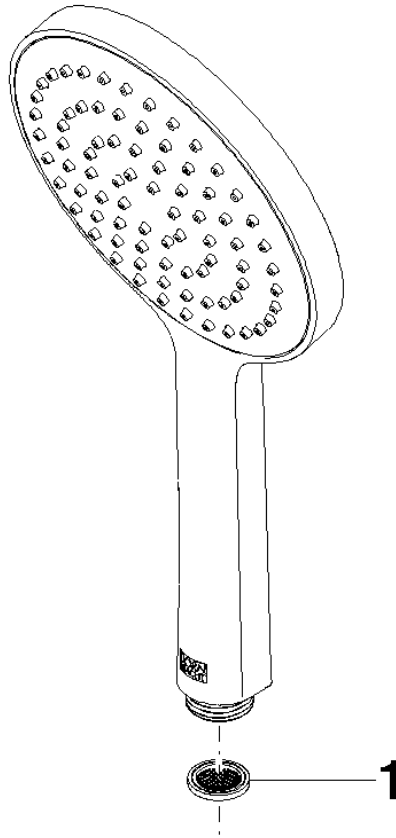

Concealed single-lever mixer with integrated shower connection with hand shower set - Brushed Chrome

IMO

ST 050 204 8979

- metal shower hose 1750mm with integrated anti-twist protection
 - Hand shower: COMPACT RAIN, max. flow rate 10 l/min (at 3 bar)
 - spray head Ø 130 mm
- Intrinsic protection against back flow.**

IMO

ST 050 204 8979

Concealed single-lever mixer with integrated shower connection with hand shower set - Brushed Chrome

IMO

ST 050 204 8979

- COMPACT RAIN, max. flow rate 15 l/min (at 3 bar)
- with anti-scale system
- spray head Ø 130 mm
- 1/2" connection
- WRAS 2009011

IMO

ST 050 204 8979

Concealed single-lever mixer with integrated shower connection with hand shower set - Brushed Chrome

IMO

ST 050 204 8070
mm [inches]

Flow rate chart

Certificates

DVGW_DW-
6517DN0129.

LGA_29983.

WRAS_2009011.

Concealed single-lever mixer with integrated shower connection with hand shower set - Brushed Chrome

IMO

ST 050 204 8979
Parts for other
finishes can be found
here: [Chrome](#)

Spare parts list