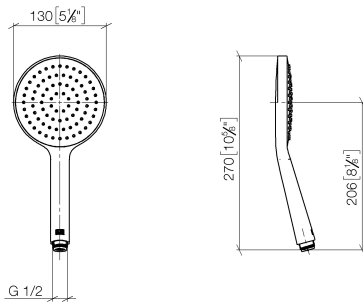

Concealed single-lever mixer with integrated shower connection with hand shower set - Brushed Chrome

IMO

ST 050 204 8979

- metal shower hose 1750mm with integrated anti-twist protection
 - Hand shower: COMPACT RAIN, max. flow rate 10 l/min (at 3 bar)
 - spray head Ø 130 mm
- Intrinsic protection against back flow.**

IMO

ST 050 204 8979

Concealed single-lever mixer with integrated shower connection with hand shower set - Brushed Chrome

IMO

ST 050 204 8979

- COMPACT RAIN, max. flow rate 15 l/min (at 3 bar)
- with anti-scale system
- spray head Ø 130 mm
- 1/2" connection
- WRAS 2009011

Concealed single-lever mixer with integrated shower connection with hand shower set - Brushed Chrome

IMO

ST 050 204 8979

Concealed single-lever mixer with integrated shower connection with hand shower set - Brushed Chrome

IMO

ST 050 204 8979

Concealed single-lever mixer with integrated shower connection with hand shower set - Brushed Chrome

IMO

ST 050 204 8070
mm [inches]

Flow rate chart

Certificates

DVGW_DW-
6517DN0129.