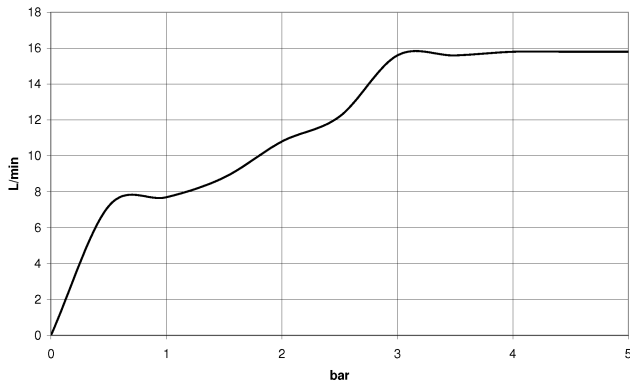

IMO

ST 050 204 8979

Concealed single-lever mixer with integrated shower connection with hand shower set - Brushed Chrome

IMO

ST 050 204 8070
mm [inches]

Flow rate chart

Certificates

DVGW_DW-
6517DN0129.