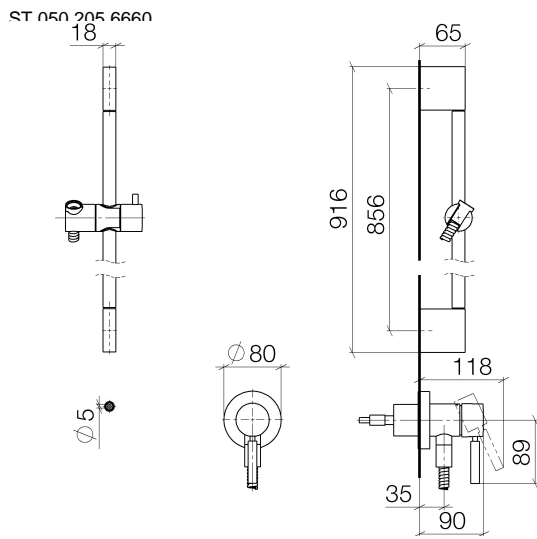

TARA

ST 050 205 6660

Concealed single-lever mixer with integrated shower connection with shower set - Brushed Platinum

TARA

ST 050 205 6660
mm [inches]

Flow rate chart

Certificates

LGA_29984.

Fits: TARA, META

- cover plate Ø 78 mm
- metal shower hose 1750mm with integrated anti-twist protection
- slide bar
- WRAS 2011027

This article does not include a hand shower!

Intrinsic protection against back flow.

Concealed single-lever mixer with integrated shower connection with shower set - Brushed Platinum

TARA

ST 050 205 6660

Concealed single-lever mixer with integrated shower connection with shower set - Brushed Platinum

TARA

Certificates

Belgaqua_21-025- WRAS_2011027. LGA_29569.
27_1.

ST 050 205 6660

Spare parts list

No.	Item Number	Name	Quantity used	Delivery time
1	05 17 20 726 02 90	fixing set	1	2
2	09 31 11 049 90	pin	2	2
3	04 31 11 113 00 90	pin	2	2
4	08 17 97 054-06	holder	2	10
5	90 28 22 597 00-06	holder	1	10
6	28 322 970-06	Metal shower hose 1/2" x 3/8" x 1750 mm - Brushed Platinum	1	2
7	12 580 970-06	Slide unit - Brushed Platinum	1	10
8	90 14 20 026 00 90	seal	1	2
9	36 045 660-06	Concealed single-lever mixer with cover plate with integrated shower connection - Brushed Platinum	1	10