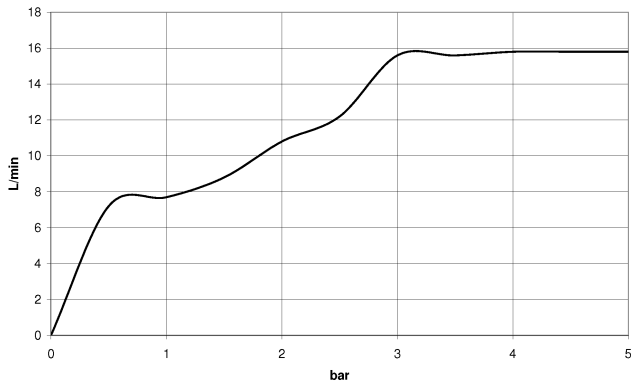

TARA

ST 050 205 6660

Concealed single-lever mixer with integrated shower connection with shower set - Brushed Platinum

TARA

ST 050 205 6660
mm [inches]

Flow rate chart

Certificates

LGA_29984.