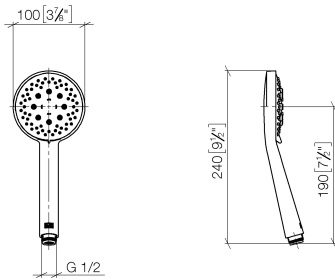

Concealed single-lever mixer with integrated shower connection with shower set - Brushed Platinum

TARA

ST 050 205 6660

Fits: TARA, META

- cover plate Ø 78 mm
 - metal shower hose 1750mm with integrated anti-twist protection
 - slide bar
 - Three or five settings: COMPACT RAIN, COMPACT SOFT FLOW, COMPACT AQUAPRESSURE FLOW, max. flow rate l/min (at 3 bar)
 - spray head Ø 100mm
- Intrinsic protection against back flow.**

TARA

ST 050 205 6660

Concealed single-lever mixer with integrated shower connection with shower set - Brushed Platinum

TARA

ST 050 205 6660

- Three or five settings: COMPACT RAIN, COMPACT SOFT FLOW, COMPACT AQUAPRESSURE FLOW, max. flow rate 15 l/min (at 3 bar)
- with anti-scale system
- spray head Ø 100mm
- 1/2" connection
- WRAS 2210003
- Function from: 7 l/min

Concealed single-lever mixer with integrated shower connection with shower set - Brushed Platinum

TARA

ST 050 205 6660

Concealed single-lever mixer with integrated shower connection with shower set - Brushed Platinum

TARA

ST 050 205 6660

Concealed single-lever mixer with integrated shower connection with shower set - Brushed Platinum

TARA

ST 050 205 6660
mm [inches]

Flow rate chart

Certificates

LGA_29984.