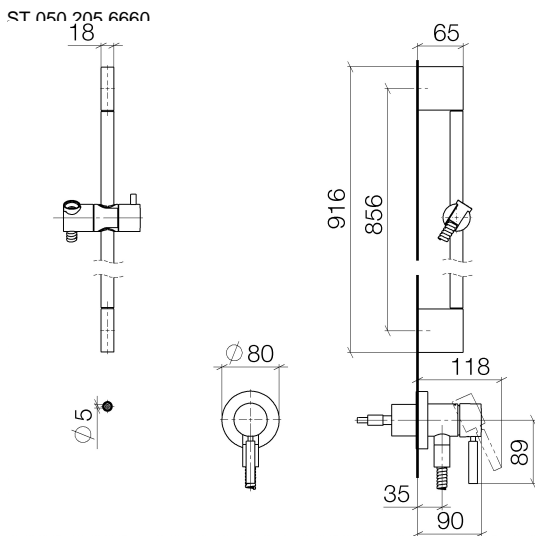

Concealed single-lever mixer with integrated shower connection with shower set - Platinum

TARA

ST 050 205 6660

Fits: TARA, META

- cover plate Ø 78 mm
 - metal shower hose 1750mm with integrated anti-twist protection
 - slide bar
 - Three or five settings: COMPACT RAIN, COMPACT SOFT FLOW, COMPACT AQUAPRESSURE FLOW, max. flow rate l/min (at 3 bar)
 - spray head Ø 100mm
- Intrinsic protection against back flow.**

ST 050 205 6660

Concealed single-lever mixer with integrated shower connection with shower set - Platinum

TARA

ST 050 205 6660
mm [inches]

Flow rate chart

Certificates

LGA_29984.

DVGW_DW-
6517DN0129.

Concealed single-lever mixer with integrated shower connection with shower set - Platinum

TARA

ST 050 205 6660

Concealed single-lever mixer with integrated shower connection with shower set - Platinum

TARA

Certificates

Belgaqua_21-025- WRAS_2011027. LGA_29569.
27_1.

ST 050 205 6660

Spare parts list

No.	Item Number	Name	Quantity used	Delivery time
1	05 17 20 726 02 90	fixing set	1	2
2	09 31 11 049 90	pin	2	2
3	04 31 11 113 00 90	pin	2	2
4	08 17 97 054-08	holder	2	40
5	90 28 22 597 00-08	holder	1	-
Spare part can no longer be ordered, please order the replacement item				
6	28 322 970-08	Metal shower hose 1/2" x 3/8" x 1750 mm - Platinum	1	40
7	12 580 970-08	Slide unit - Platinum	1	40
8	90 14 20 026 00 90	seal	1	2
9	36 045 660-08	Concealed single-lever mixer with cover plate with integrated shower connection - Platinum	1	40