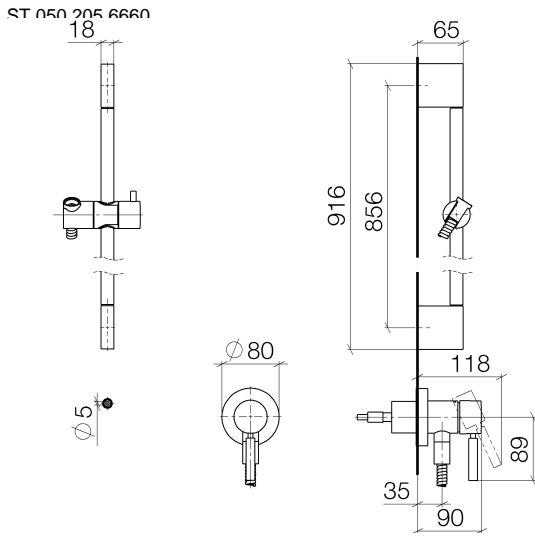

Concealed single-lever mixer with integrated shower connection with shower set - Dark Chrome

TARA