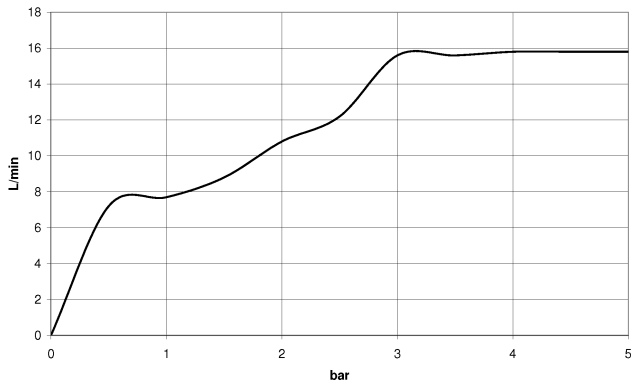

TARA

ST 050 205 6660

Concealed single-lever mixer with integrated shower connection with shower set - Dark Chrome

TARA

ST 050 205 6660
mm [inches]

Flow rate chart

Certificates

LGA_29984.