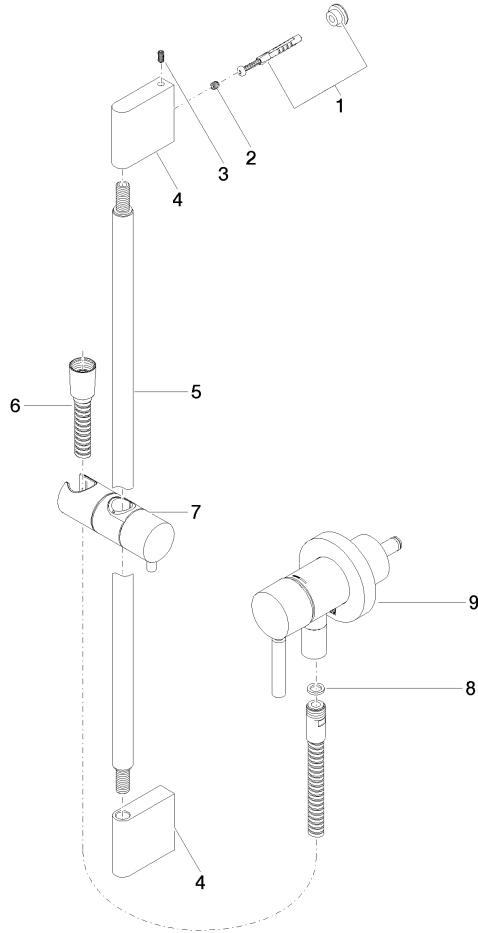

- cover plate Ø 78 mm
- metal shower hose 1750mm with integrated anti-twist protection
- slide bar
- WRAS 2011027

This article does not include a hand shower!

Intrinsic protection against back flow.

Article cannot be extended, please check the depth of the installation location!

Concealed single-lever mixer with integrated shower connection with shower set - Dark Chrome

TARA

ST 050 205 6660

Concealed single-lever mixer with integrated shower connection with shower set - Dark Chrome

TARA

Concealed single-lever mixer with integrated shower connection with shower set - Dark Chrome

TARA

ST 050 205 6660

Concealed single-lever mixer with integrated shower connection with shower set - Dark Chrome

TARA

ST 050 205 6660
Parts for other
finishes can be found
here: [Chrome](#)

Concealed single-lever mixer with integrated shower connection with shower set - Dark Chrome

TARA

ST 050 205 6660