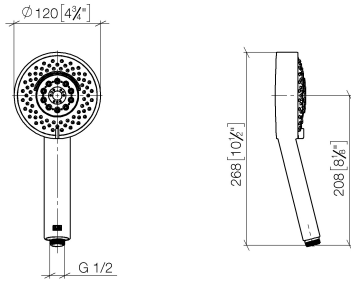

Concealed single-lever mixer with integrated shower connection with shower set - Platinum

IMO

ST 050 205 7979

Fits: IMO, MEM, CL.1

- cover plate 80 x 80 mm
 - metal shower hose 1750mm with integrated anti-twist protection
 - slide bar
 - Pipe diameter 18 mm
 - Four settings: COMPACT RAIN, COMPACT SOFT FLOW, COMPACT AQUAPRESSURE FLOW, COMPACT CASCADE, max. flow rate l/min (at 3 bar)
 - spray head Ø 120mm
- Intrinsic protection against back flow.**

IMO

ST 050 205 7979

- Four settings: COMPACT RAIN, COMPACT SOFT FLOW, COMPACT AQUAPRESSURE FLOW, COMPACT CASCADE, max. flow rate 15 l/min (at 3 bar)
- with anti-scale system
- spray head Ø 120mm
- 1/2" connection

ST 050 205 7070
mm [inches]

Flow rate chart

Certificates

LGA_29980.

Concealed single-lever mixer with integrated shower connection with shower set - Platinum

ST 050 205 7979
 Parts for other
 finishes can be found
 here: Chrome

IMO

ST 050 205 7979

Fits: IMO, MEM, CL.1

- cover plate 80 x 80 mm
- metal shower hose 1750mm with integrated anti-twist protection
- slide bar
- Pipe diameter 18 mm
- WRAS 2011027

This article does not include a hand shower!