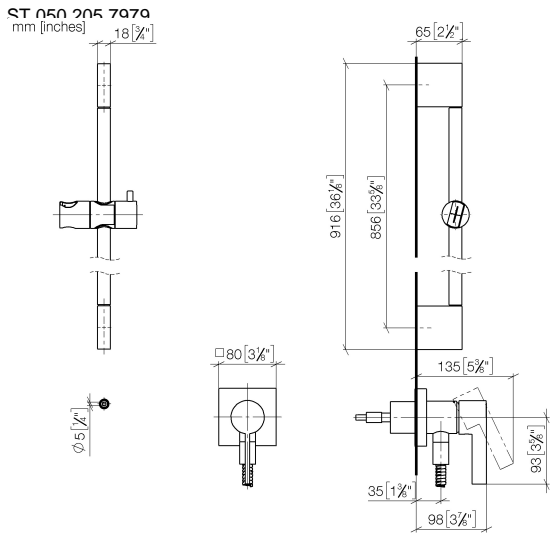

Concealed single-lever mixer with integrated shower connection with shower set - Platinum

IMO

Certificates

Belgaqua_21-025- WRAS_2011027. LGA_29569.
27_1.