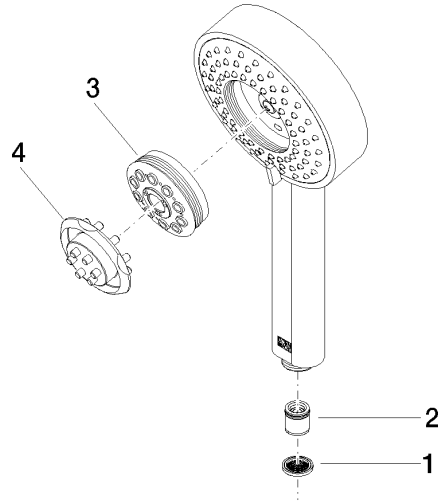

Concealed single-lever mixer with integrated shower connection with shower set - Platinum

IMO

ST 050 205 7979

Fits: IMO, MEM, CL.1

- cover plate 80 x 80 mm
 - metal shower hose 1750mm with integrated anti-twist protection
 - slide bar
 - Pipe diameter 18 mm
 - Four settings: COMPACT RAIN, COMPACT SOFT FLOW, COMPACT AQUAPRESSURE FLOW, COMPACT CASCADE, max. flow rate l/min (at 3 bar)
 - spray head Ø 120mm
- Intrinsic protection against back flow.**

ST 050 205 7070
mm [inches]

Flow rate chart

Certificates

LGA_29980.

Concealed single-lever mixer with integrated shower connection with shower set - Platinum

ST 050 205 7979
 Parts for other
 finishes can be found
 here: Chrome

Spare parts list

No.	Item Number	Name	Quantity used	Delivery time
1	09 23 01 039 90	sieve	1	2
2	09 23 01 046 90	back-flow preventer	1	2
3	04 12 11 071 00 90	shower	1	2
4	09 30 09 022 90	key	1	2

Concealed single-lever mixer with integrated shower connection with shower set - Platinum

IMO

ST 050 205 7979

Fits: IMO, MEM, CL.1

- cover plate 80 x 80 mm
- metal shower hose 1750mm with integrated anti-twist protection
- slide bar
- Pipe diameter 18 mm
- WRAS 2011027

This article does not include a hand shower!