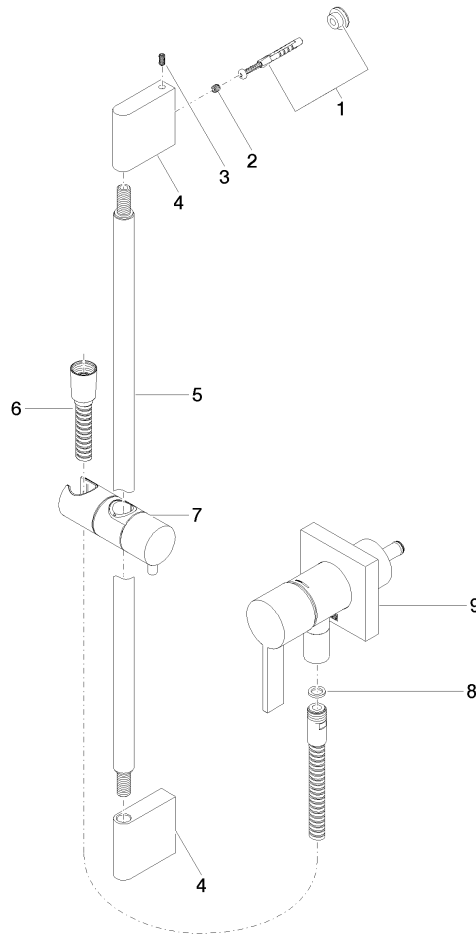

Concealed single-lever mixer with integrated shower connection with shower set - Platinum

IMO

ST 050 205 7979

Fits: IMO, MEM, CL.1

- cover plate 80 x 80 mm
 - metal shower hose 1750mm with integrated anti-twist protection
 - slide bar
 - Pipe diameter 18 mm
 - Four settings: COMPACT RAIN, COMPACT SOFT FLOW, COMPACT AQUAPRESSURE FLOW, COMPACT CASCADE, max. flow rate l/min (at 3 bar)
 - spray head Ø 120mm
- Intrinsic protection against back flow.**

ST 050 205 7070
mm [inches]

Flow rate chart

Certificates

LGA_29980.

Concealed single-lever mixer with integrated shower connection with shower set - Platinum

ST 050 205 7979
 Parts for other
 finishes can be found
 here: Chrome

Concealed single-lever mixer with integrated shower connection with shower set - Platinum

IMO

ST 050 205 7979

Concealed single-lever mixer with integrated shower connection with shower set - Platinum

IMO

Certificates

Belgaqua_21-025- WRAS_2011027. LGA_29569.
27_1.

ST 050 205 7979

Spare parts list

No.	Item Number	Name	Quantity used	Delivery time
1	05 17 20 726 02 90	fixing set	1	2
2	09 31 11 049 90	pin	2	2
3	04 31 11 113 00 90	pin	2	2
4	08 17 97 054-08	holder	2	40
5	90 28 22 597 00-08	holder	1	-
Spare part can no longer be ordered, please order the replacement item				
6	28 322 970-08	Metal shower hose 1/2" x 3/8" x 1750 mm - Platinum	1	40
7	12 580 970-08	Slide unit - Platinum	1	40
8	90 14 20 026 00 90	seal	1	2
9	36 045 970-08	Concealed single-lever mixer with cover plate with integrated shower connection - Platinum	1	40