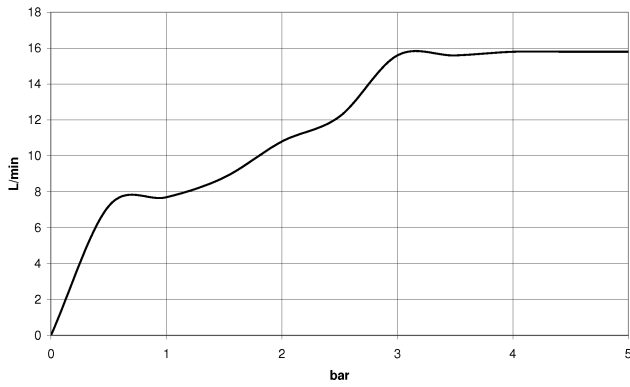

ST 050 205 7070
mm [inches]

Flow rate chart

Certificates

LGA_29980.

Concealed single-lever mixer with integrated shower connection with shower set - Platinum

ST 050 205 7979
 Parts for other
 finishes can be found
 here: Chrome