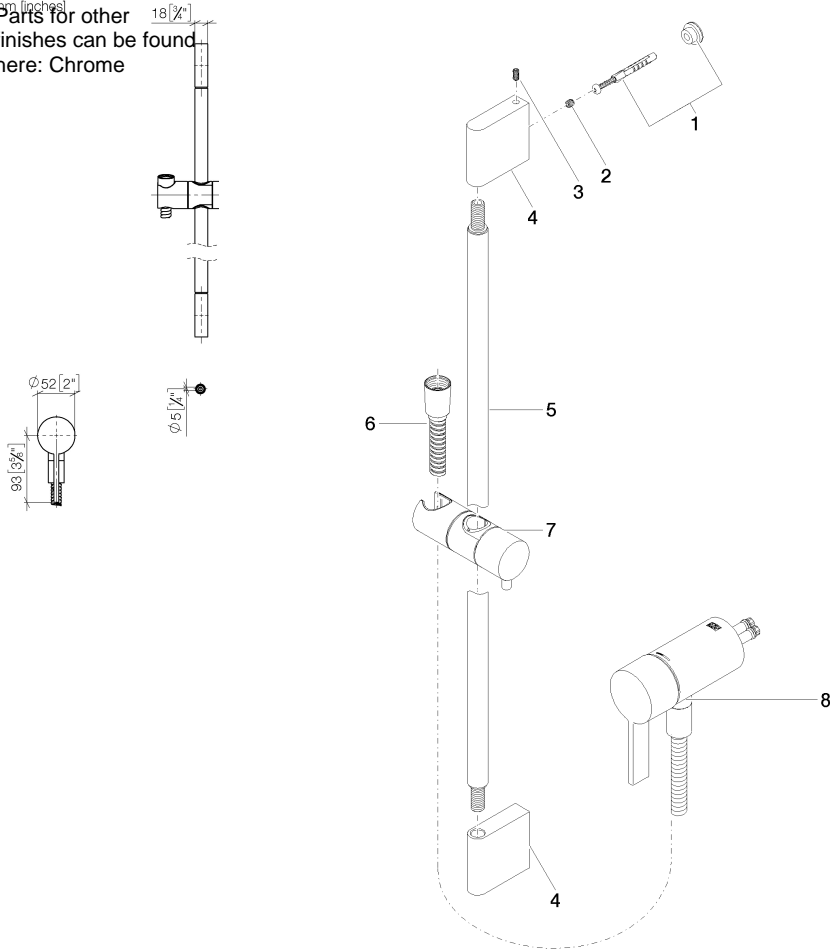

Concealed single-lever mixer with integrated shower connection with shower set - Dark Chrome

IMO

ST 050 205 9979

- metal shower hose 1750mm with integrated anti-twist protection
 - slide bar
 - Pipe diameter 18 mm
 - Hand shower: COMPACT RAIN, max. flow rate 15 l/min (at 3 bar)
 - spray head Ø 130 mm
- Intrinsic protection against back flow.**

LGA_29983.

Concealed single-lever mixer with integrated shower connection with shower set - Dark Chrome

IMO

ST 050 205 9979
Parts for other finishes can be found here: Chrome

- metal shower hose 1750mm with integrated anti-twist protection
- slide bar
- Pipe diameter 18 mm
- WRAS 2011027

IMO

ST 050 205 9979

Concealed single-lever mixer with integrated shower connection with shower set - Dark Chrome

IMO

ST 050 205 9979

Concealed single-lever mixer with integrated shower connection with shower set - Dark Chrome

ST 050 205 0070

Parts for other finishes can be found here: [Chrome](#)

Concealed single-lever mixer with integrated shower connection with shower set - Dark Chrome

IMO

ST 050 205 9979