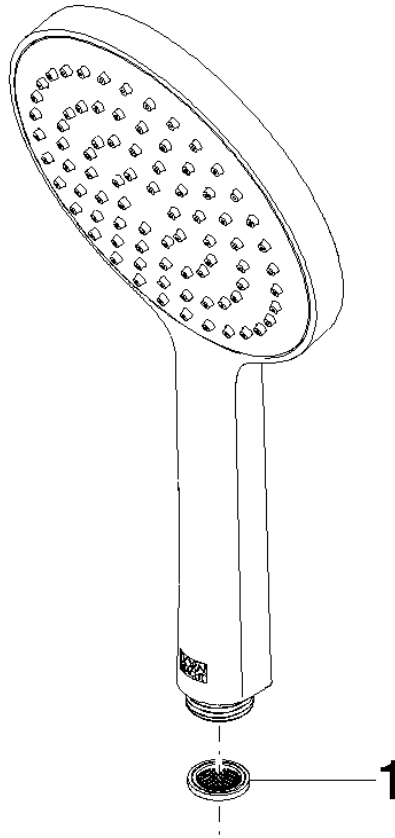

Concealed single-lever mixer with integrated shower connection with shower set - Dark Chrome

IMO

ST 050 205 9979

- metal shower hose 1750mm with integrated anti-twist protection
 - slide bar
 - Pipe diameter 18 mm
 - Hand shower: COMPACT RAIN, max. flow rate 15 l/min (at 3 bar)
 - spray head Ø 130 mm
- Intrinsic protection against back flow.**

IMO

ST 050 205 9979

Concealed single-lever mixer with integrated shower connection with shower set - Dark Chrome

IMO

ST 050 205 9979

- COMPACT RAIN, max. flow rate 15 l/min (at 3 bar)
- with anti-scale system
- spray head Ø 130 mm
- 1/2" connection
- WRAS 2009011

IMO

ST 050 205 9979

Concealed single-lever mixer with integrated shower connection with shower set - Dark Chrome

IMO

ST 050 205 0070
mm [inches]

Flow rate chart

Certificates

DVGW_DW-
6517DN0129.

LGA_29983.

Concealed single-lever mixer with integrated shower connection with shower set - Dark Chrome

IMO

ST 050 205 9979
Parts for other finishes can be found here: Chrome

- metal shower hose 1750mm with integrated anti-twist protection
- slide bar
- Pipe diameter 18 mm
- WRAS 2011027