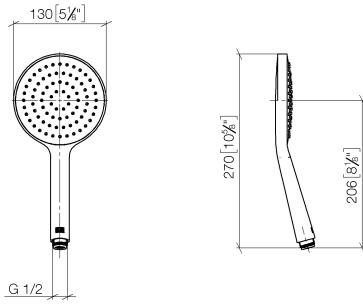

Concealed single-lever mixer with integrated shower connection with shower set - Dark Chrome

IMO

ST 050 205 9979

- metal shower hose 1750mm with integrated anti-twist protection
 - slide bar
 - Pipe diameter 18 mm
 - Hand shower: COMPACT RAIN, max. flow rate 15 l/min (at 3 bar)
 - spray head Ø 130 mm
- Intrinsic protection against back flow.**

IMO

ST 050 205 9979

Concealed single-lever mixer with integrated shower connection with shower set - Dark Chrome

IMO

ST 050 205 9979

- COMPACT RAIN, max. flow rate 15 l/min (at 3 bar)
- with anti-scale system
- spray head Ø 130 mm
- 1/2" connection
- WRAS 2009011

IMO

ST 050 205 9979

Concealed single-lever mixer with integrated shower connection with shower set - Dark Chrome

IMO

ST 050 205 0070
mm [inches]

Flow rate chart

Certificates

DVGW_DW-
6517DN0129.

LGA_29983.

Concealed single-lever mixer with integrated shower connection with shower set - Dark Chrome

IMO

ST 050 205 9979
Parts for other finishes can be found here: Chrome

- metal shower hose 1750mm with integrated anti-twist protection
- slide bar
- Pipe diameter 18 mm
- WRAS 2011027