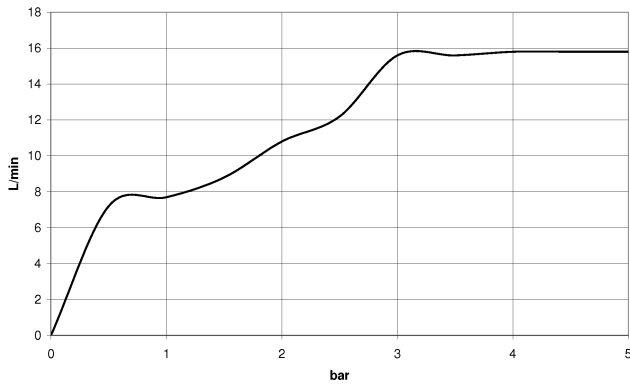

IMO

ST 050 205 9979

Concealed single-lever mixer with integrated shower connection with shower set - Dark Chrome

IMO

ST 050 205 0070
mm [inches]

Flow rate chart

Certificates

DVGW_DW-
6517DN0129.