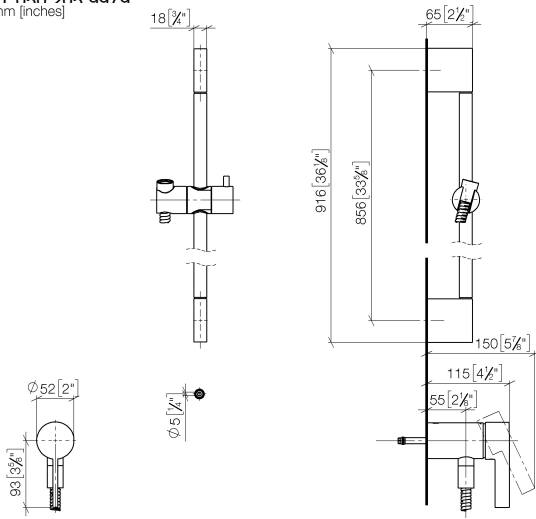

Concealed single-lever mixer with integrated shower connection with shower set - Champagne (22kt Gold)

IMO

ST 050 205 9979

- metal shower hose 1750mm with integrated anti-twist protection
 - slide bar
 - Pipe diameter 18 mm
 - Hand shower: COMPACT RAIN, max. flow rate 15 l/min (at 3 bar)
 - spray head Ø 130 mm
- Intrinsic protection against back flow.**

Concealed single-lever mixer with integrated shower connection with shower set - Champagne (22kt Gold)

IMO

ST 050 205 9979

- metal shower hose 1750mm with integrated anti-twist protection
- slide bar
- Pipe diameter 18 mm
- WRAS 2011027

ST 050 205 0070
mm [inches]

Concealed single-lever mixer with integrated shower connection with shower set - Champagne (22kt Gold)

ST 050 205 9979
Parts for other
finishes can be found
here: [Chrome](#)

Spare parts list

No.	Item Number	Name	Quantity used	Delivery time
1	05 17 20 726 02 90	fixing set	1	2
2	09 31 11 049 90	pin	2	2
3	04 31 11 113 00 90	pin	2	2
4	08 17 97 054-47	holder	2	30
5	90 28 22 597 00-47	holder	1	30
6	28 322 970-47	Metal shower hose 1/2" x 3/8" x 1750 mm - Champagne (22kt Gold)	1	30
7	12 580 970-47	Slide unit - Champagne (22kt Gold)	1	30
9	36 050 970-47	Concealed single-lever mixer with integrated shower connection - Champagne (22kt Gold)	1	30