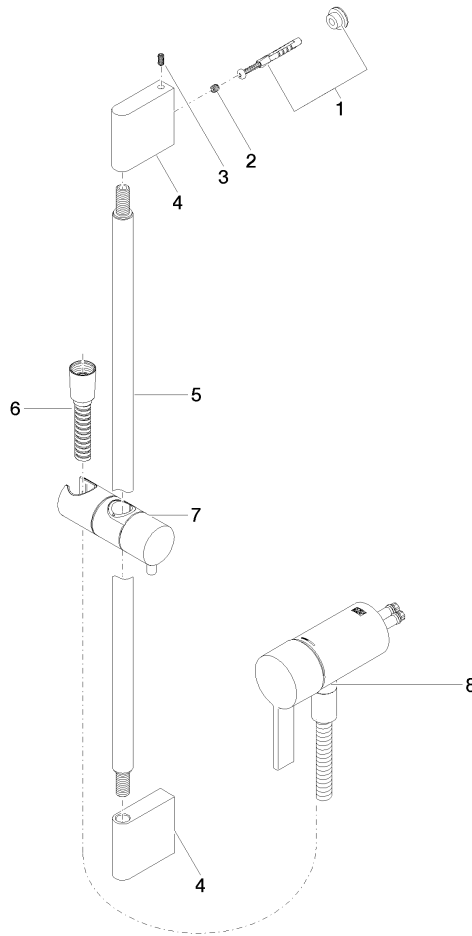

Concealed single-lever mixer with integrated shower connection with shower set - Champagne (22kt Gold)

IMO

ST 050 205 9979

- metal shower hose 1750mm with integrated anti-twist protection
- slide bar
- Pipe diameter 18 mm
- WRAS 2011027

Concealed single-lever mixer with integrated shower connection with shower set - Champagne (22kt Gold)

IMO

ST 050 205 9979

Concealed single-lever mixer with integrated shower connection with shower set - Champagne (22kt Gold)

ST 050 205 0070
mm [inches]

Concealed single-lever mixer with integrated shower connection with shower set - Champagne (22kt Gold)

ST 050 205 9979
Parts for other
finishes can be found
here: [Chrome](#)

Spare parts list

No.	Item Number	Name	Quantity used	Delivery time
1	05 17 20 726 02 90	fixing set	1	2
2	09 31 11 049 90	pin	2	2
3	04 31 11 113 00 90	pin	2	2
4	08 17 97 054-47	holder	2	30
5	90 28 22 597 00-47	holder	1	30
6	28 322 970-47	Metal shower hose 1/2" x 3/8" x 1750 mm - Champagne (22kt Gold)	1	30
7	12 580 970-47	Slide unit - Champagne (22kt Gold)	1	30
9	36 050 970-47	Concealed single-lever mixer with integrated shower connection - Champagne (22kt Gold)	1	30