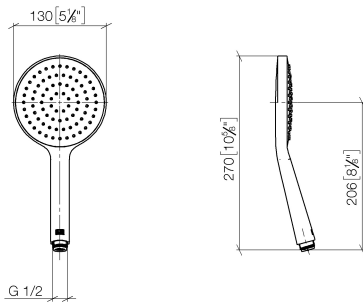

Concealed single-lever mixer with integrated shower connection with shower set - Champagne (22kt Gold)

IMO

ST 050 205 9979

- metal shower hose 1750mm with integrated anti-twist protection
 - slide bar
 - Pipe diameter 18 mm
 - Hand shower: COMPACT RAIN, max. flow rate 15 l/min (at 3 bar)
 - spray head Ø 130 mm
- Intrinsic protection against back flow.**

IMO

ST 050 205 9979

Concealed single-lever mixer with integrated shower connection with shower set - Champagne (22kt Gold)

IMO

ST 050 205 9979

- COMPACT RAIN, max. flow rate 15 l/min (at 3 bar)
- with anti-scale system
- spray head Ø 130 mm
- 1/2" connection
- WRAS 2009011

Concealed single-lever mixer with integrated shower connection with shower set - Champagne (22kt Gold)

IMO

ST 050 205 9979

Concealed single-lever mixer with integrated shower connection with shower set - Champagne (22kt Gold)

IMO

ST 050 205 9979

Concealed single-lever mixer with integrated shower connection with shower set - Champagne (22kt Gold)

ST 050 205 0070
mm [inches]

Flow rate chart

Certificates

DVGW_DW-
6517DN0129.

LGA_29983.