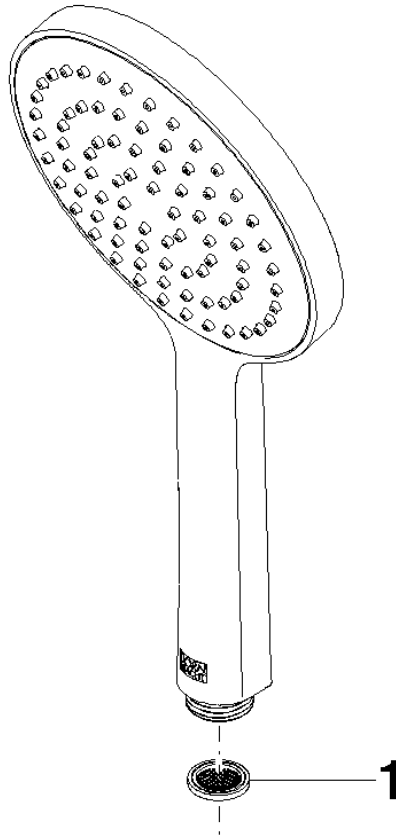

Concealed single-lever mixer with integrated shower connection with shower set - Champagne (22kt Gold)

IMO

ST 050 205 9979

- metal shower hose 1750mm with integrated anti-twist protection
 - slide bar
 - Pipe diameter 18 mm
 - Hand shower: COMPACT RAIN, max. flow rate 15 l/min (at 3 bar)
 - spray head Ø 130 mm
- Intrinsic protection against back flow.**

IMO

ST 050 205 9979

Concealed single-lever mixer with integrated shower connection with shower set - Champagne (22kt Gold)

ST 050 205 0070
mm [inches]

Flow rate chart

Certificates

DVGW_DW-
6517DN0129.

LGA_29983.

Concealed single-lever mixer with integrated shower connection with shower set - Champagne (22kt Gold)

IMO

ST 050 205 9979
Parts for other
finishes can be found
here: [Chrome](#)

Spare parts list

No.	Item Number	Name	Quantity used	Delivery time
1	09 23 01 039 90	sieve	1	2

Concealed single-lever mixer with integrated shower connection with shower set - Champagne (22kt Gold)

IMO

ST 050 205 9979

- metal shower hose 1750mm with integrated anti-twist protection
- slide bar
- Pipe diameter 18 mm
- WRAS 2011027