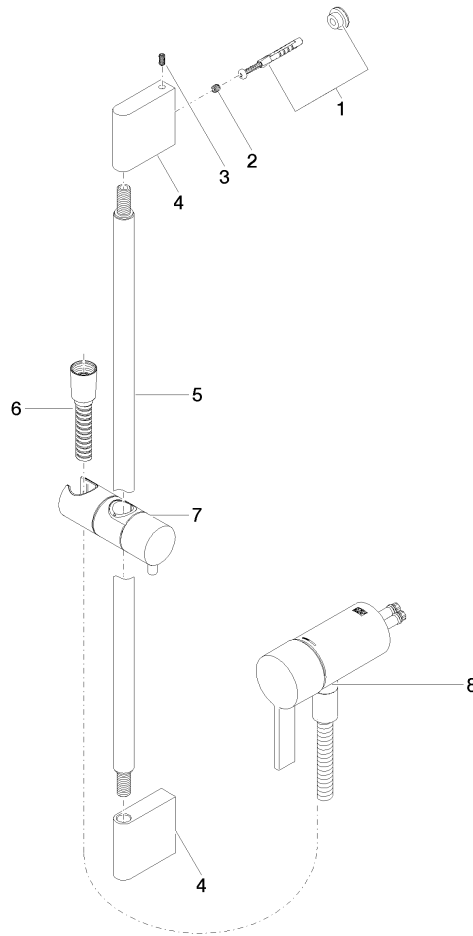

Concealed single-lever mixer with integrated shower connection with shower set - Brushed Chrome

IMO

ST 050 205 9979

- metal shower hose 1750mm with integrated anti-twist protection
 - slide bar
 - Pipe diameter 18 mm
 - Hand shower: COMPACT RAIN, max. flow rate 15 l/min (at 3 bar)
 - spray head Ø 130 mm
- Intrinsic protection against back flow.**

No.	Item Number	Name	Quantity used	Delivery time
1	09 23 01 039 90	sieve	1	2

Concealed single-lever mixer with integrated shower connection with shower set - Brushed Chrome

IMO

ST 050 205 9979

- metal shower hose 1750mm with integrated anti-twist protection
- slide bar
- Pipe diameter 18 mm
- WRAS 2011027

IMO

ST 050 205 0070
mm [inches]

Certificates

Belgaqua_21-025- WRAS_2011027. LGA_29928.
27_1.

Concealed single-lever mixer with integrated shower connection with shower set - Brushed Chrome

ST 050 205 9979
Parts for other
finishes can be found
here: Chrome

Spare parts list

No.	Item Number	Name	Quantity used	Delivery time
1	05 17 20 726 02 90	fixing set	1	2
2	09 31 11 049 90	pin	2	2
3	04 31 11 113 00 90	pin	2	2
4	08 17 97 054-93	holder	2	20
5	90 28 22 597 00-93	holder	1	20
6	28 322 970-93	Metal shower hose 1/2" x 3/8" x 1750 mm - Brushed Chrome	1	20
7	12 580 970-93	Slide unit - Brushed Chrome	1	20
9	36 050 970-93	Concealed single-lever mixer with integrated shower connection - Brushed Chrome	1	20