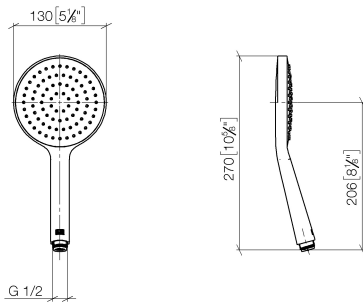

Concealed single-lever mixer with integrated shower connection with shower set - Brushed Chrome

IMO

ST 050 205 9979

- metal shower hose 1750mm with integrated anti-twist protection
 - slide bar
 - Pipe diameter 18 mm
 - Hand shower: COMPACT RAIN, max. flow rate 15 l/min (at 3 bar)
 - spray head Ø 130 mm
- Intrinsic protection against back flow.**

IMO

ST 050 205 9979

Concealed single-lever mixer with integrated shower connection with shower set - Brushed Chrome

IMO

ST 050 205 9979

- COMPACT RAIN, max. flow rate 15 l/min (at 3 bar)
- with anti-scale system
- spray head Ø 130 mm
- 1/2" connection
- WRAS 2009011

Concealed single-lever mixer with integrated shower connection with shower set - Brushed Chrome

IMO

ST 050 205 9979

Concealed single-lever mixer with integrated shower connection with shower set - Brushed Chrome

IMO

ST 050 205 9979

Concealed single-lever mixer with integrated shower connection with shower set - Brushed Chrome

IMO

ST 050 205 0070
mm [inches]

Flow rate chart

Certificates

DVGW_DW-
6517DN0129.