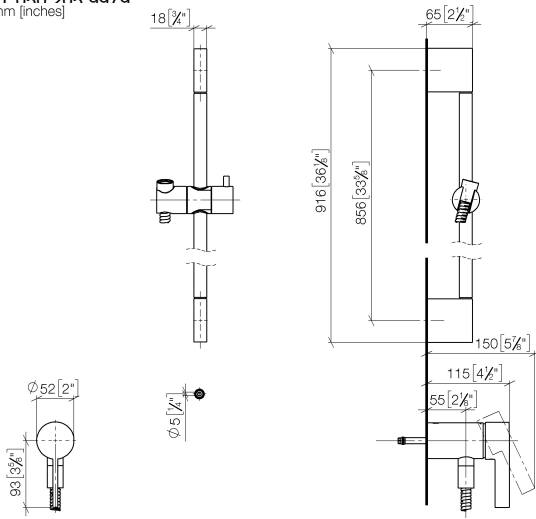

Concealed single-lever mixer with integrated shower connection with shower set - Brushed Chrome

IMO

ST 050 205 9979

- metal shower hose 1750mm with integrated anti-twist protection
 - slide bar
 - Pipe diameter 18 mm
 - Hand shower: COMPACT RAIN, max. flow rate 15 l/min (at 3 bar)
 - spray head Ø 130 mm
- Intrinsic protection against back flow.**

No.	Item Number	Name	Quantity used	Delivery time
1	09 23 01 039 90	sieve	1	2

Concealed single-lever mixer with integrated shower connection with shower set - Brushed Chrome

IMO

ST 050 205 9979

- metal shower hose 1750mm with integrated anti-twist protection
- slide bar
- Pipe diameter 18 mm
- WRAS 2011027

IMO

ST 050 205 0070
mm [inches]

Certificates

Belgaqua_21-025- WRAS_2011027. LGA_29928.
27_1.

Concealed single-lever mixer with integrated shower connection with shower set - Brushed Chrome

ST 050 205 9979
Parts for other
finishes can be found
here: Chrome

Spare parts list

No.	Item Number	Name	Quantity used	Delivery time
1	05 17 20 726 02 90	fixing set	1	2
2	09 31 11 049 90	pin	2	2
3	04 31 11 113 00 90	pin	2	2
4	08 17 97 054-93	holder	2	20
5	90 28 22 597 00-93	holder	1	20
6	28 322 970-93	Metal shower hose 1/2" x 3/8" x 1750 mm - Brushed Chrome	1	20
7	12 580 970-93	Slide unit - Brushed Chrome	1	20
9	36 050 970-93	Concealed single-lever mixer with integrated shower connection - Brushed Chrome	1	20