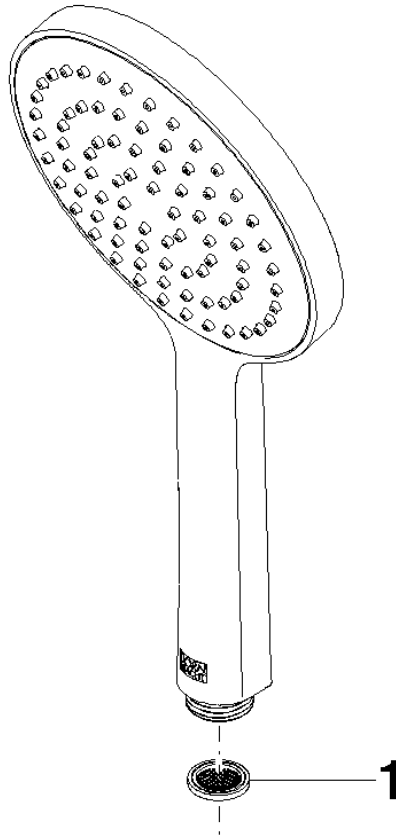

Concealed single-lever mixer with integrated shower connection with shower set - Brushed Chrome

IMO

ST 050 205 9979
Parts for other
finishes can be found
here: Chrome

Spare parts list

No.	Item Number	Name	Quantity used	Delivery time
1	09 23 01 039 90	sieve	1	2