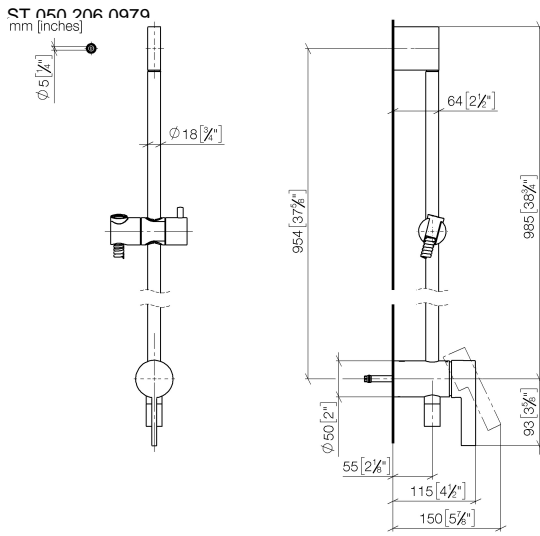

Concealed single-lever mixer with integrated shower connection with shower set - Dark Chrome