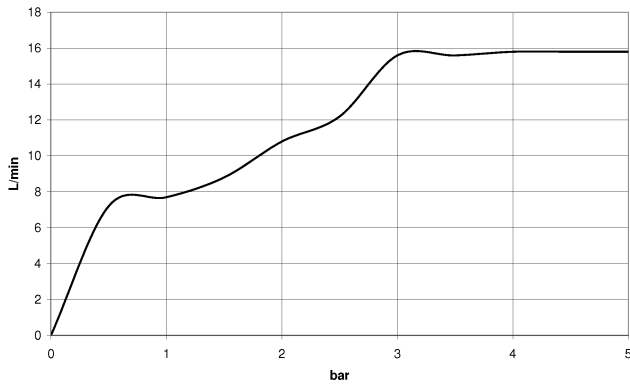

---

IMO

ST 050 206 0979

**Concealed single-lever mixer with integrated shower connection with shower set - Dark Chrome**

ST 050 206 0070  
mm [inches]

**Flow rate chart**

**Certificates**

LGA\_29984.