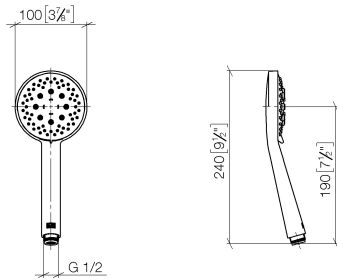

Concealed single-lever mixer with integrated shower connection with shower set - Matte Black

IMO

ST 050 206 0979

- metal shower hose 1750mm with integrated anti-twist protection
 - slide bar
 - Pipe diameter 18 mm
 - Hand shower: Three or five settings: COMPACT RAIN, COMPACT SOFT FLOW, COMPACT AQUAPRESSURE FLOW, max. flow rate 15 l/min (at 3 bar)
 - spray head Ø 100mm
- Intrinsic protection against back flow.**

Certificates

Belgaqua_21-025- WRAS_2011027. LGA_29928.
27_1.

ST 050 206 0979

Spare parts list

No.	Item Number	Name	Quantity used	Delivery time
1	05 17 20 726 02 90	fixing set	1	2
2	09 31 11 049 90	pin	2	2
3	04 31 11 113 00 90	pin	2	2
4	08 17 97 054-33	holder	1	30
5	90 28 22 782 00-33	pipe	1	30
6	28 322 970-33	Metal shower hose 1/2" x 3/8" x 1750 mm - Matte Black	1	2
7	12 580 970-33	Slide unit - Matte Black	1	10
8	90 19 97 002 00-33	connection	1	30
9	90 14 20 026 00 90	seal	1	2

Concealed single-lever mixer with integrated shower connection with shower set - Matte Black

IMO

ST 050 206 0979

- Three or five settings: COMPACT RAIN, COMPACT SOFT FLOW, COMPACT AQUAPRESSURE FLOW, max. flow rate 15 l/min (at 3 bar)
- with anti-scale system
- spray head Ø 100mm
- 1/2" connection
- WRAS 2210003
- Function from: 7 l/min

IMO

ST 050 206 0979

Concealed single-lever mixer with integrated shower connection with shower set - Matte Black

IMO

ST 050 206 0979

ST 050 206 0070
mm [inches]

Flow rate chart

Certificates