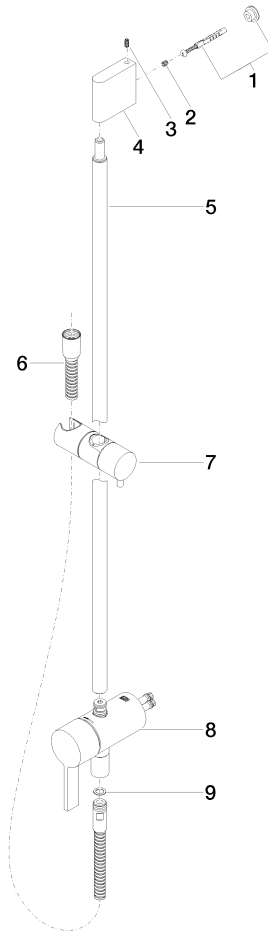

Concealed single-lever mixer with integrated shower connection with shower set - Matte Black

IMO

ST 050 206 0979

- metal shower hose 1750mm with integrated anti-twist protection
 - slide bar
 - Pipe diameter 18 mm
 - Hand shower: Three or five settings: COMPACT RAIN, COMPACT SOFT FLOW, COMPACT AQUAPRESSURE FLOW, max. flow rate 15 l/min (at 3 bar)
 - spray head Ø 100mm
- Intrinsic protection against back flow.**

IMO

ST 050 206 0979

Concealed single-lever mixer with integrated shower connection with shower set - Matte Black

IMO

ST 050 206 0979

- metal shower hose 1750mm with integrated anti-twist protection
- slide bar
- Pipe diameter 18 mm
- WRAS 2011027

Certificates

Belgaqua_21-025- WRAS_2011027. LGA_29928.
27_1.

ST 050 206 0979

Spare parts list

No.	Item Number	Name	Quantity used	Delivery time
1	05 17 20 726 02 90	fixing set	1	2
2	09 31 11 049 90	pin	2	2
3	04 31 11 113 00 90	pin	2	2
4	08 17 97 054-33	holder	1	30
5	90 28 22 782 00-33	pipe	1	30
6	28 322 970-33	Metal shower hose 1/2" x 3/8" x 1750 mm - Matte Black	1	2
7	12 580 970-33	Slide unit - Matte Black	1	10
8	90 19 97 002 00-33	connection	1	30
9	90 14 20 026 00 90	seal	1	2

Concealed single-lever mixer with integrated shower connection with shower set - Matte Black

IMO

ST 050 206 0979

- Three or five settings: COMPACT RAIN, COMPACT SOFT FLOW, COMPACT AQUAPRESSURE FLOW, max. flow rate 15 l/min (at 3 bar)
- with anti-scale system
- spray head Ø 100mm
- 1/2" connection
- WRAS 2210003
- Function from: 7 l/min