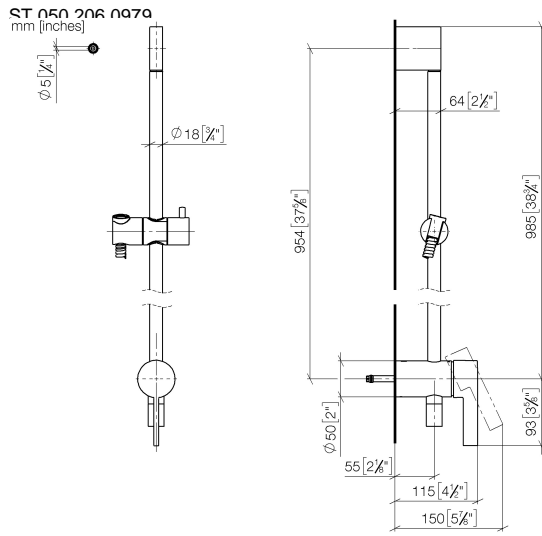

Concealed single-lever mixer with integrated shower connection with shower set - Matte Black

IMO

ST 050 206 0979

- metal shower hose 1750mm with integrated anti-twist protection
 - slide bar
 - Pipe diameter 18 mm
 - Hand shower: Three or five settings: COMPACT RAIN, COMPACT SOFT FLOW, COMPACT AQUAPRESSURE FLOW, max. flow rate 15 l/min (at 3 bar)
 - spray head Ø 100mm
- Intrinsic protection against back flow.**

IMO

ST 050 206 0979

Concealed single-lever mixer with integrated shower connection with shower set - Matte Black

IMO

ST 050 206 0979

- metal shower hose 1750mm with integrated anti-twist protection
- slide bar
- Pipe diameter 18 mm
- WRAS 2011027

Certificates

Belgaqua_21-025- WRAS_2011027. LGA_29928.
27_1.

ST 050 206 0979

Spare parts list

No.	Item Number	Name	Quantity used	Delivery time
1	05 17 20 726 02 90	fixing set	1	2
2	09 31 11 049 90	pin	2	2
3	04 31 11 113 00 90	pin	2	2
4	08 17 97 054-33	holder	1	30
5	90 28 22 782 00-33	pipe	1	30
6	28 322 970-33	Metal shower hose 1/2" x 3/8" x 1750 mm - Matte Black	1	2
7	12 580 970-33	Slide unit - Matte Black	1	10
8	90 19 97 002 00-33	connection	1	30
9	90 14 20 026 00 90	seal	1	2

Concealed single-lever mixer with integrated shower connection with shower set - Matte Black

IMO

ST 050 206 0979

- Three or five settings: COMPACT RAIN, COMPACT SOFT FLOW, COMPACT AQUAPRESSURE FLOW, max. flow rate 15 l/min (at 3 bar)
- with anti-scale system
- spray head Ø 100mm
- 1/2" connection
- WRAS 2210003
- Function from: 7 l/min