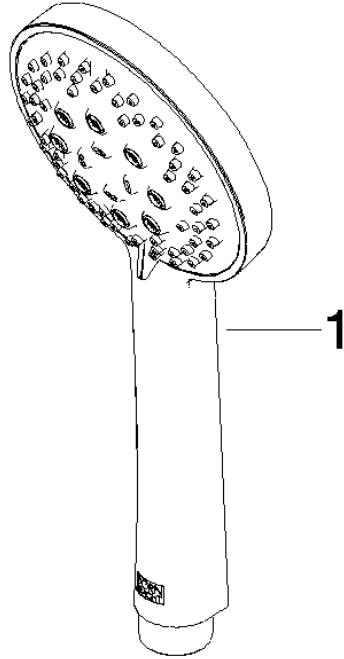

Concealed single-lever mixer with integrated shower connection with shower set - Matte Black

IMO

ST 050 206 0979

- metal shower hose 1750mm with integrated anti-twist protection
 - slide bar
 - Pipe diameter 18 mm
 - Hand shower: Three or five settings: COMPACT RAIN, COMPACT SOFT FLOW, COMPACT AQUAPRESSURE FLOW, max. flow rate 15 l/min (at 3 bar)
 - spray head Ø 100mm
- Intrinsic protection against back flow.**

IMO

ST 050 206 0979

Concealed single-lever mixer with integrated shower connection with shower set - Matte Black

IMO

ST 050 206 0979

- metal shower hose 1750mm with integrated anti-twist protection
- slide bar
- Pipe diameter 18 mm
- WRAS 2011027

IMO

ST 050 206 0979

Concealed single-lever mixer with integrated shower connection with shower set - Matte Black

IMO

ST 050 206 0979

ST 050 206 0070
mm [inches]

Flow rate chart

Certificates

LGA_29984.

DVGW_DW-
6517DN0129.

WRAS_2210003.

Concealed single-lever mixer with integrated shower connection with shower set - Matte Black

IMO

ST 050 206 0979
Parts for other
finishes can be found
here: Chrome