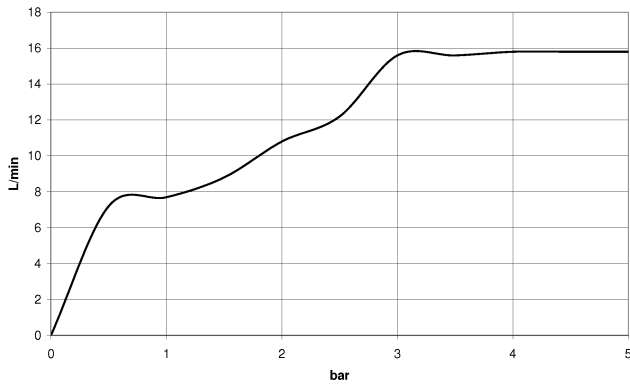

IMO

ST 050 206 0979

Concealed single-lever mixer with integrated shower connection with shower set - Matte Black

IMO

ST 050 206 0979

ST 050 206 0070
mm [inches]

Flow rate chart

Certificates