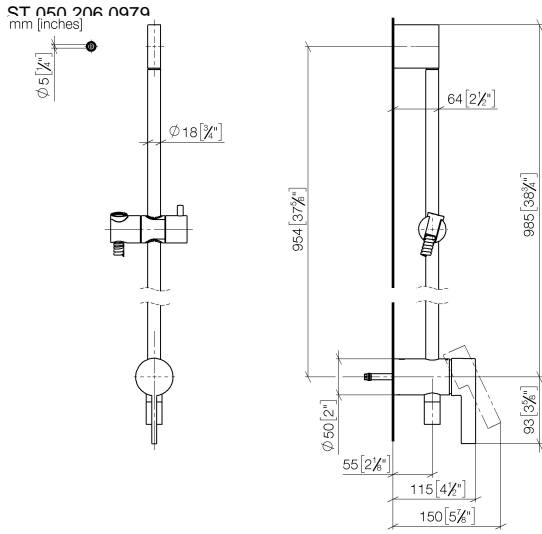

Concealed single-lever mixer with integrated shower connection with shower set - Champagne (22kt Gold)

IMO