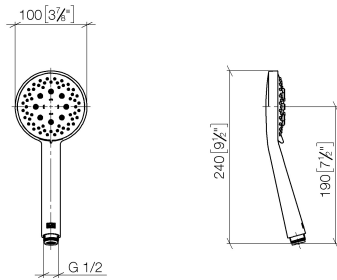

Concealed single-lever mixer with integrated shower connection with shower set - Champagne (22kt Gold)

IMO

ST 050 206 0979

- metal shower hose 1750mm with integrated anti-twist protection
 - slide bar
 - Pipe diameter 18 mm
 - Hand shower: Three or five settings: COMPACT RAIN, COMPACT SOFT FLOW, COMPACT AQUAPRESSURE FLOW, max. flow rate 15 l/min (at 3 bar)
 - spray head Ø 100mm
- Intrinsic protection against back flow.**

IMO

ST 050 206 0979

Concealed single-lever mixer with integrated shower connection with shower set - Champagne (22kt Gold)

IMO

ST 050 206 0979

- Three or five settings: COMPACT RAIN, COMPACT SOFT FLOW, COMPACT AQUAPRESSURE FLOW, max. flow rate 15 l/min (at 3 bar)
- with anti-scale system
- spray head Ø 100mm
- 1/2" connection
- WRAS 2210003
- Function from: 7 l/min

IMO

ST 050 206 0979

Concealed single-lever mixer with integrated shower connection with shower set - Champagne (22kt Gold)

ST 050 206 0070
mm [inches]

Flow rate chart

Certificates

LGA_29984.

DVGW_DW-
6517DN0129.

No.	Item Number	Name	Quantity used	Delivery time
1	09 23 01 039 90	sieve	1	2

Concealed single-lever mixer with integrated shower connection with shower set - Champagne (22kt Gold)

IMO

ST 050 206 0979

- metal shower hose 1750mm with integrated anti-twist protection
- slide bar
- Pipe diameter 18 mm
- WRAS 2011027