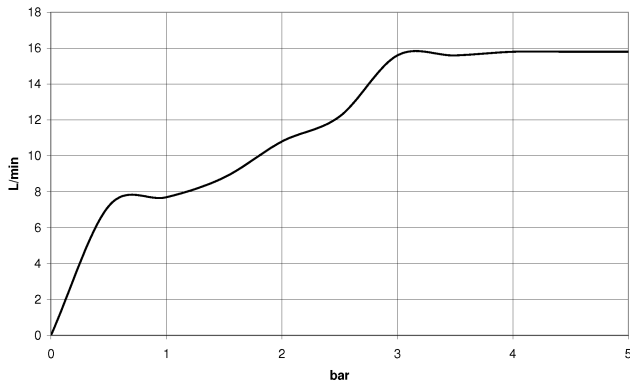

IMO

ST 050 206 0979

Concealed single-lever mixer with integrated shower connection with shower set - Champagne (22kt Gold)

ST 050 206 0070
mm [inches]

Flow rate chart

Certificates

LGA_29984.

DVGW_DW-
6517DN0129.