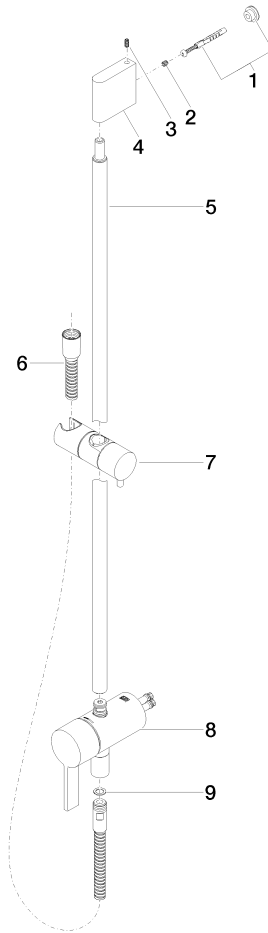

Concealed single-lever mixer with integrated shower connection with shower set - Champagne (22kt Gold)

IMO

ST 050 206 0979

- metal shower hose 1750mm with integrated anti-twist protection
 - slide bar
 - Pipe diameter 18 mm
 - Hand shower: Three or five settings: COMPACT RAIN, COMPACT SOFT FLOW, COMPACT AQUAPRESSURE FLOW, max. flow rate 15 l/min (at 3 bar)
 - spray head Ø 100mm
- Intrinsic protection against back flow.**

No.	Item Number	Name	Quantity used	Delivery time
1	09 23 01 039 90	sieve	1	2

Concealed single-lever mixer with integrated shower connection with shower set - Champagne (22kt Gold)

IMO

ST 050 206 0979

- metal shower hose 1750mm with integrated anti-twist protection
- slide bar
- Pipe diameter 18 mm
- WRAS 2011027

Concealed single-lever mixer with integrated shower connection with shower set - Champagne (22kt Gold)

IMO

ST 050 206 0979

Concealed single-lever mixer with integrated shower connection with shower set - Champagne (22kt Gold)

IMO

Concealed single-lever mixer with integrated shower connection with shower set - Champagne (22kt Gold)

ST 050 206 0979

Parts for other finishes can be found here: [Chrome](#)

Spare parts list

No.	Item Number	Name	Quantity used	Delivery time
1	05 17 20 726 02 90	fixing set	1	2
2	09 31 11 049 90	pin	2	2
3	04 31 11 113 00 90	pin	2	2
4	08 17 97 054-47	holder	1	30
5	90 28 22 782 00-47	pipe	1	30
6	28 322 970-47	Metal shower hose 1/2" x 3/8" x 1750 mm - Champagne (22kt Gold)	1	30
7	12 580 970-47	Slide unit - Champagne (22kt Gold)	1	30
8	90 19 97 002 00-47	connection	1	30
9	90 14 20 026 00 90	seal	1	2