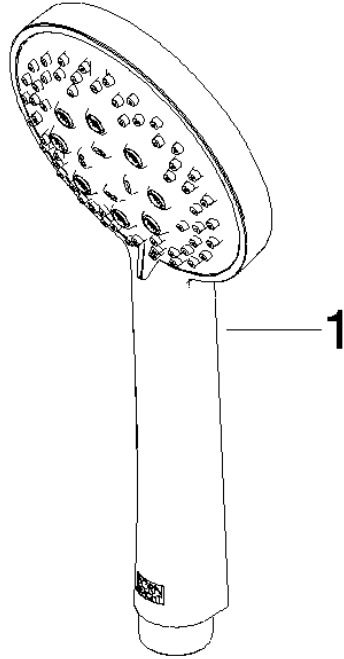

Concealed single-lever mixer with integrated shower connection with shower set - Champagne (22kt Gold)

IMO

ST 050 206 0979
Parts for other
finishes can be found
here: Chrome

Spare parts list

No.	Item Number	Name	Quantity used	Delivery time
1	09 23 01 039 90	sieve	1	2