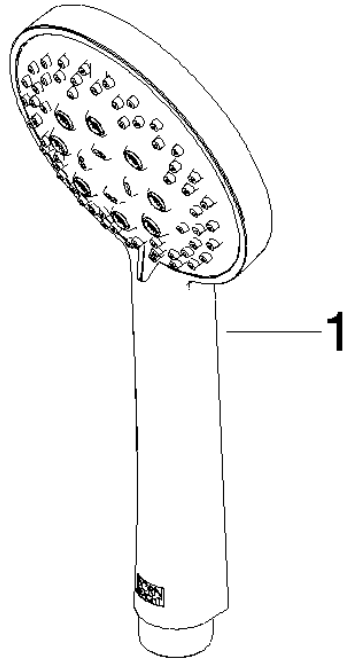

Concealed single-lever mixer with integrated shower connection with shower set - Brushed Dark Platinum

IMO

ST 050 206 0979

- metal shower hose 1750mm with integrated anti-twist protection
 - slide bar
 - Pipe diameter 18 mm
 - Hand shower: Three or five settings: COMPACT RAIN, COMPACT SOFT FLOW, COMPACT AQUAPRESSURE FLOW, max. flow rate 15 l/min (at 3 bar)
 - spray head Ø 100mm
- Intrinsic protection against back flow.**

IMO

ST 050 206 0979

Concealed single-lever mixer with integrated shower connection with shower set - Brushed Dark Platinum

IMO

ST 050 206 0979

- metal shower hose 1750mm with integrated anti-twist protection
- slide bar
- Pipe diameter 18 mm
- WRAS 2011027

ST 050 206 0070
mm [inches]

Flow rate chart

Certificates

LGA_29984.

DVGW_DW-
6517DN0129.

WRAS_2210003.

Concealed single-lever mixer with integrated shower connection with shower set - Brushed Dark Platinum

IMO

ST 050 206 0979
Parts for other
finishes can be found
here: Chrome

Spare parts list

No.	Item Number	Name	Quantity used	Delivery time
1	09 23 01 039 90	sieve	1	2