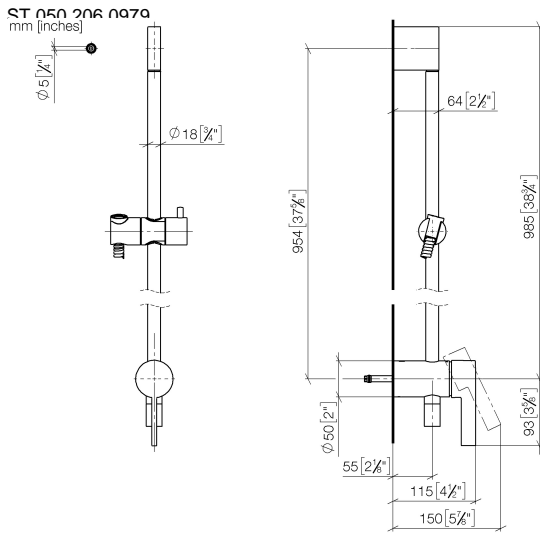

Concealed single-lever mixer with integrated shower connection with shower set - Brushed Dark Platinum

IMO

ST 050 206 0979

- metal shower hose 1750mm with integrated anti-twist protection
 - slide bar
 - Pipe diameter 18 mm
 - Hand shower: Three or five settings: COMPACT RAIN, COMPACT SOFT FLOW, COMPACT AQUAPRESSURE FLOW, max. flow rate 15 l/min (at 3 bar)
 - spray head Ø 100mm
- Intrinsic protection against back flow.**

IMO

ST 050 206 0979

Concealed single-lever mixer with integrated shower connection with shower set - Brushed Dark Platinum

IMO

ST 050 206 0979

- metal shower hose 1750mm with integrated anti-twist protection
- slide bar
- Pipe diameter 18 mm
- WRAS 2011027

Concealed single-lever mixer with integrated shower connection with shower set - Brushed Dark Platinum

IMO

Certificates

Belgaqua_21-025- WRAS_2011027. LGA_29928.
27_1.

ST 050 206 0979

Spare parts list

No.	Item Number	Name	Quantity used	Delivery time
1	05 17 20 726 02 90	fixing set	1	2
2	09 31 11 049 90	pin	2	2
3	04 31 11 113 00 90	pin	2	2
4	08 17 97 054-99	holder	1	30
5	90 28 22 782 00-99	pipe	1	30
6	28 322 970-99	Metal shower hose 1/2" x 3/8" x 1750 mm - Brushed Dark Platinum	1	2
7	12 580 970-99	Slide unit - Brushed Dark Platinum	1	30
8	90 19 97 002 00-99	connection	1	30
9	90 14 20 026 00 90	seal	1	2

Concealed single-lever mixer with integrated shower connection with shower set - Brushed Dark Platinum

IMO

ST 050 206 0979

- Three or five settings: COMPACT RAIN, COMPACT SOFT FLOW, COMPACT AQUAPRESSURE FLOW, max. flow rate 15 l/min (at 3 bar)
- with anti-scale system
- spray head Ø 100mm
- 1/2" connection
- WRAS 2210003
- Function from: 7 l/min