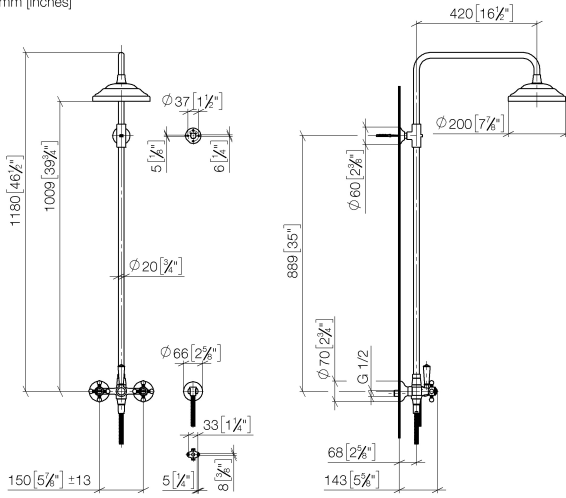

ST 050 301 6360

- shower with fixed riser projection 420mm
- overhead shower: rain flow
- rain shower Ø 200 mm
- max. rainshower flow 14 l/min
- Function from: 8 l/min
- rotary diverter for fixed-riser shower/hand shower
- height of fittings up to top edge of elbow 1180mm
- height of fittings up to rain shower (bottom edge) 1009mm
- rosette for shower holder Ø 66mm
- rosette for wall mounting Ø 70mm
- rosette for shower mixer Ø 60mm
- gauge 150 mm - 13 mm
- metal shower hose 1250mm with integrated anti-twist protection
- 1/2" connection
- Pipe diameter 20 mm
- This product can help a building meet the requirements of Green Building Rating Systems, e.g. LEED®, BREEAM®, DGNB

Required miscellaneous

- | | | |
|-------------------------------------------------------------------------------------|-------------------------------------------------------------------------------------------------------------------------------------------------------------------------------------------------------------------------------------|-----------------------|
|  | MADISON Hand shower FlowReduce - Brushed Platinum | 28 002 978-06
0010 |
| | <ul style="list-style-type: none"> • spray head Ø 95mm • Hand shower see page {PAGE} • Three settings: COMPACT RAIN, COMPACT SOFT FLOW, COMPACT AQUAPRESSURE FLOW, max. flow rate l/min (at 3 bar) | |

MADISON Showerpipe with shower mixer - Brushed Platinum

MADISON

ST 050 301 6360

ST 050 301 6360

mm [inches]

Flow rate chart

Certificates

Belgaqua_21-023- WRAS_2204012.
27_8.