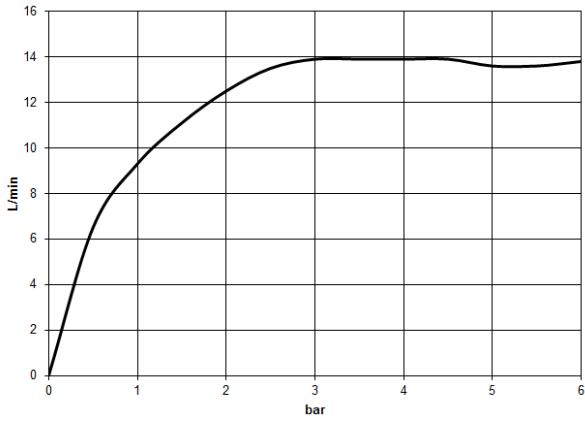

MADISON Showerpipe with shower mixer - Brushed Platinum

MADISON

ST 050 301 6360

ST 050 301 6360

mm [inches]

Flow rate chart

Certificates

Belgaqua_21-023- WRAS_2204012.
27_8.