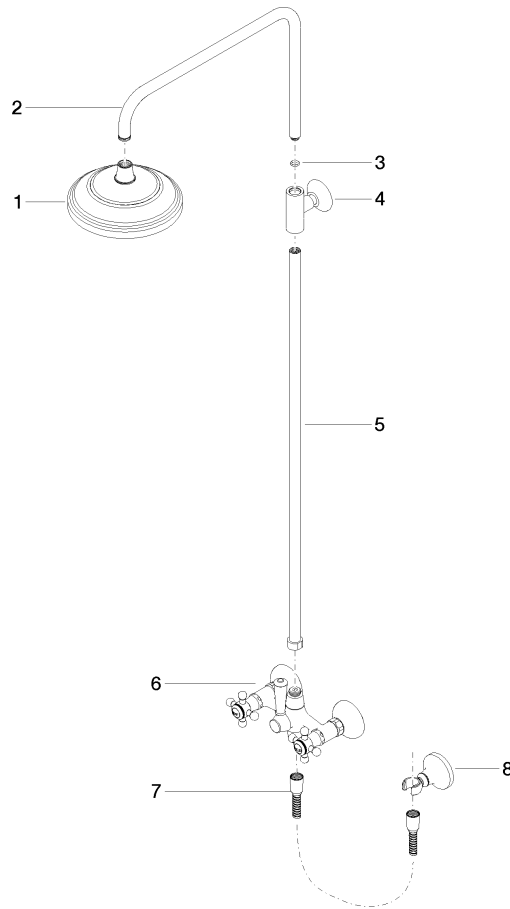

ST 050 301 6360

- shower with fixed riser projection 420mm
- overhead shower: rain flow
- rain shower Ø 200 mm
- max. rainshower flow 14 l/min
- Function from: 8 l/min
- rotary diverter for fixed-riser shower/hand shower
- height of fittings up to top edge of elbow 1180mm
- height of fittings up to rain shower (bottom edge) 1009mm
- rosette for shower holder Ø 66mm
- rosette for wall mounting Ø 70mm
- rosette for shower mixer Ø 60mm
- gauge 150 mm - 13 mm
- metal shower hose 1250mm with integrated anti-twist protection
- 1/2" connection
- Pipe diameter 20 mm
- This product can help a building meet the requirements of Green Building Rating Systems, e.g. LEED®, BREEAM®, DGNB

MADISON Showerpipe with shower mixer - Brushed Platinum

MADISON

ST 050 301 6360

ST 050 301 6360

mm [inches]

Flow rate chart

Certificates

Belgaqua_21-023- WRAS_2204012.
27_8.

ST 050 301 6360

Parts for other finishes can be found here: [Chrome](#)

Spare parts list

No.	Item Number	Name	Quantity used	Delivery time
1	04 12 05 038 01-06	shower	1	60
2	04 28 22 101 20-06	spout	1	10
3	90 14 10 011 00 90	seal	1	2
4	90 17 11 033 00-06	holder	1	-
Spare part can no longer be ordered, please order the replacement item				
5	90 28 22 096 00-06	pipe	1	10
6	04 17 10 001 00-06	fitting	1	60
7	28 104 970-06	Metal shower hose 1/2" x 1/2" x 1250 mm - Brushed Platinum	1	2
8	28 050 410-06	holder	1	60