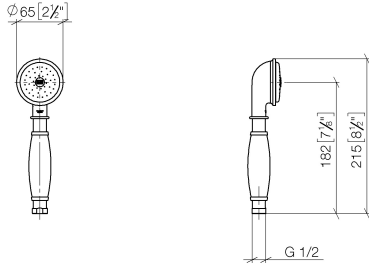

ST 050 301 6360

mm [inches]