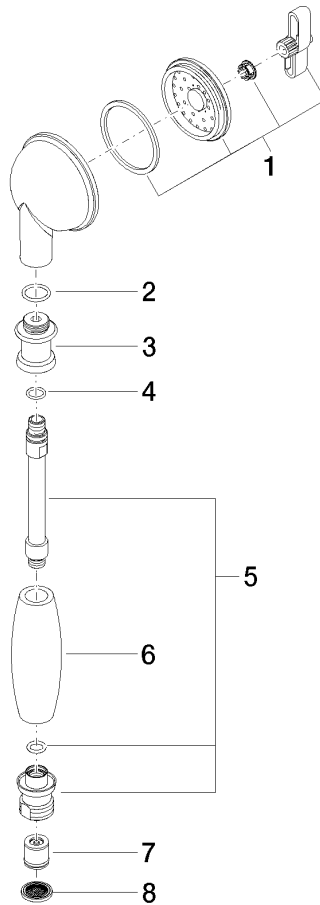

ST 050 301 6360

- shower with fixed riser projection 420mm
- Rain shower: PURE RAIN, max. flow rate 14 l/min (at 3 bar)
- Function from: 8 l/min
- rain shower Ø 200 mm
- Hand shower: COMPACT RAIN, max. flow rate 9 l/min (at 3 bar)
- spray head Ø 64mm
- rotary diverter for fixed-riser shower/hand shower
- height of fittings up to top edge of elbow 1180mm
- height of fittings up to rain shower (bottom edge) 1009mm
- rosette for shower holder Ø 66mm
- rosette for wall mounting Ø 70mm
- rosette for shower mixer Ø 60mm
- gauge 150 mm - 13 mm
- metal shower hose 1250mm with integrated anti-twist protection
- 1/2" connection
- Pipe diameter 20 mm

ST 050 301 6360

mm [inches]

Flow rate chart

Certificates

WRAS_1809019. LGA_8492.

ST 050 301 6360

Parts for other finishes can be found here: [Chrome](#)

Spare parts list

No.	Item Number	Name	Quantity used	Delivery time
1	90 12 01 010 00 90	set	1	2
2	09 14 10 069 90	seal	1	2
3	09 24 04 059 20-06	nipple	1	10
4	09 14 10 042 90	seal	1	2
5	90 28 22 033 00-06	insert	1	-
Spare part can no longer be ordered, please order the replacement item				
6	11 167 820 60	handle	1	2
7	09 23 01 077 90	flow reducer	1	2
8	09 23 01 039 90	sieve	1	2

ST 050 301 6360

- shower with fixed riser projection 420mm
- overhead shower: rain flow
- rain shower Ø 200 mm
- max. rainshower flow 14 l/min
- Function from: 8 l/min
- rotary diverter for fixed-riser shower/hand shower
- height of fittings up to top edge of elbow 1180mm
- height of fittings up to rain shower (bottom edge) 1009mm
- rosette for shower holder Ø 66mm
- rosette for wall mounting Ø 70mm
- rosette for shower mixer Ø 60mm
- gauge 150 mm - 13 mm
- metal shower hose 1250mm with integrated anti-twist protection
- 1/2" connection
- Pipe diameter 20 mm
- This product can help a building meet the requirements of Green Building Rating Systems, e.g. LEED®, BREEAM®, DGNB