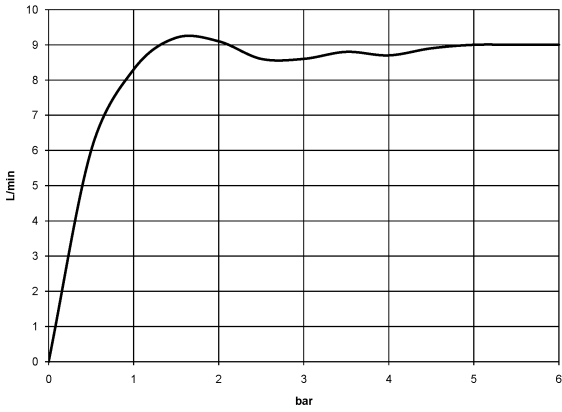

Flow rate chart

Certificates

WRAS_1809019. LGA_8492.