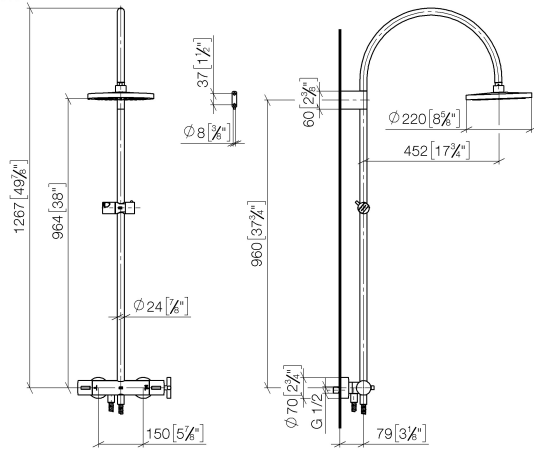

TARA Shower pipe with shower thermostat 220 mm - Brushed Durabron (23kt Gold)

TARA

ST 050 302 4892

TARA Shower pipe with shower thermostat 220 mm - Brushed Durabron (23kt Gold)

TARA

ST 050 302 4892

ST 050 302 4892
mm [inches]

Spare parts list

No.	Item Number	Name	Quantity used	Delivery time
1	09 23 01 039 90	sieve	1	2

TARA Shower pipe with shower thermostat 220 mm - Brushed Durabron (23kt Gold)

TARA

ST 050 302 4892

- shower with fixed riser projection 452mm
- Rain shower: PURE RAIN, max. flow rate 7 l/min (at 3 bar)
- Function from: 6 l/min
- rain shower Ø 220 mm
- rain shower with anti-scale system
- rotary diverter with volume control and shut-off function
- slide-on rosettes Ø 70 mm
- height of fittings up to rain shower (bottom edge) 964mm
- height of fittings up to top edge of elbow 1267mm
- gauge 150 mm - 13 mm
- metal shower hose 1750mm with integrated anti-twist protection
- 1/2" connection
- slide bar
- Pipe diameter 23.5 mm
- This product can help a building meet the requirements of Green Building Rating Systems, e.g. LEED®, BREEAM®, DGNB

Hand shower FlowReduce - Brushed Durabron (23kt Gold) 28 018 979-28 0010

TARA Shower pipe with shower thermostat 220 mm - Brushed Durabronze (23kt Gold)

TARA

ST 050 302 4892

ST 050 202 4892

mm [inches]

1:10

Flow rate chart

Certificates

Belgaqua_22_283_2 WRAS_2204013. LGA_38737.
7_8.

ST 050 302 4892
Parts for other finishes can be found here: Chrome

Spare parts list

No.	Item Number	Name	Quantity used	Delivery time
1	90 12 05 092 20-28	shower	1	20
2	04 28 22 346 00-28	pipe	1	20
3	09 14 10 008 90	seal	1	2
4	90 17 11 150 00-28	holder	1	20
5	28 322 970-28	Metal shower hose 1/2" x 3/8" x 1750 mm - Brushed Durabronz (23kt Gold)	1	20
6	12 570 970-28	Slide unit - Brushed Durabronz (23kt Gold)	1	20
7	90 28 22 349 00-28	pipe	1	20
8	04 17 01 250 00-28	connection	1	20
9	90 17 33 015 00-28	handle	1	20
10	90 14 20 026 00 90	seal	1	2
11	90 17 33 021 00-28	handle	1	20