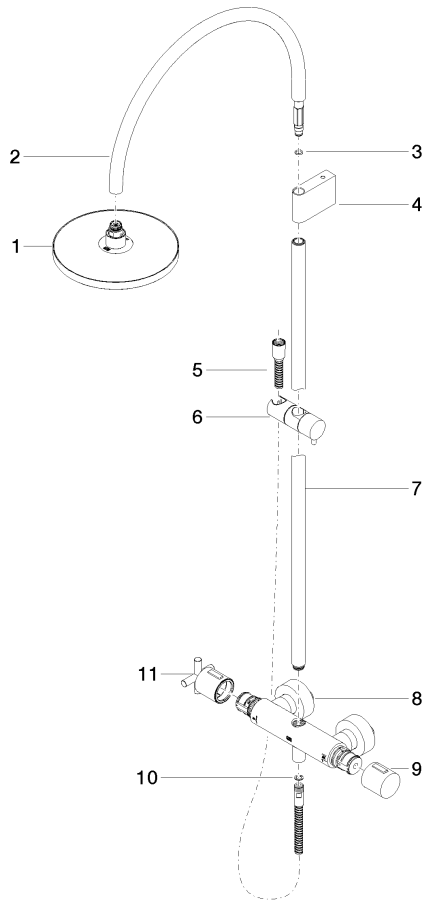

Spare parts list

No.	Item Number	Name	Quantity used	Delivery time
1	09 23 01 039 90	sieve	1	2

TARA Shower pipe with shower thermostat 220 mm - Brushed Durabron (23kt Gold)

TARA

ST 050 302 4892

- shower with fixed riser projection 452mm
- Rain shower: PURE RAIN, max. flow rate 7 l/min (at 3 bar)
- Function from: 6 l/min
- rain shower Ø 220 mm
- rain shower with anti-scale system
- rotary diverter with volume control and shut-off function
- slide-on rosettes Ø 70 mm
- height of fittings up to rain shower (bottom edge) 964mm
- height of fittings up to top edge of elbow 1267mm
- gauge 150 mm - 13 mm
- metal shower hose 1750mm with integrated anti-twist protection
- 1/2" connection
- slide bar
- Pipe diameter 23.5 mm
- This product can help a building meet the requirements of Green Building Rating Systems, e.g. LEED®, BREEAM®, DGNB

Hand shower FlowReduce - Brushed Durabron (23kt Gold) 28 018 979-28 0010

TARA Shower pipe with shower thermostat 220 mm - Brushed Durabronze (23kt Gold)

TARA

ST 050 302 4892

ST 050 202 4892

mm [inches]

1:10

Flow rate chart

Certificates

Belgaqua_22_283_2 WRAS_2204013. LGA_38737.
7_8.

ST 050 302 4892
Parts for other finishes can be found here: Chrome

Spare parts list

No.	Item Number	Name	Quantity used	Delivery time
1	90 12 05 092 20-28	shower	1	20
2	04 28 22 346 00-28	pipe	1	20
3	09 14 10 008 90	seal	1	2
4	90 17 11 150 00-28	holder	1	20
5	28 322 970-28	Metal shower hose 1/2" x 3/8" x 1750 mm - Brushed Durabronz (23kt Gold)	1	20
6	12 570 970-28	Slide unit - Brushed Durabronz (23kt Gold)	1	20
7	90 28 22 349 00-28	pipe	1	20
8	04 17 01 250 00-28	connection	1	20
9	90 17 33 015 00-28	handle	1	20
10	90 14 20 026 00 90	seal	1	2
11	90 17 33 021 00-28	handle	1	20