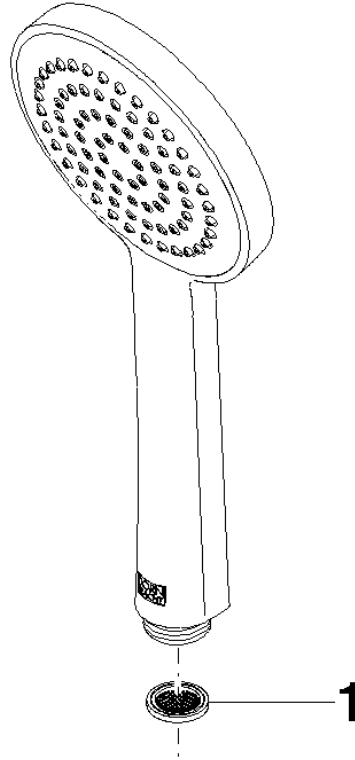

TARA Shower pipe with shower thermostat 220 mm - Brushed Durabronz (23kt Gold)

TARA

ST 050 302 4892

- shower with fixed riser projection 452mm
- Rain shower: PURE RAIN, max. flow rate 7 l/min (at 3 bar)
- Function from: 6 l/min
- rain shower Ø 220 mm
- rain shower with anti-scale system
- Hand shower: COMPACT RAIN, max. flow rate 15 l/min (at 3 bar)
- rotary diverter with volume control and shut-off function
- slide-on rosettes Ø 70 mm
- height of fittings up to rain shower (bottom edge) 964mm
- height of fittings up to top edge of elbow 1267mm
- gauge 150 mm - 13 mm
- metal shower hose 1750mm with integrated anti-twist protection
- 1/2" connection
- slide bar
- Pipe diameter 23.5 mm

TARA Shower pipe with shower thermostat 220 mm - Brushed Durabron (23kt Gold)

TARA

ST 050 302 4892

TARA Shower pipe with shower thermostat 220 mm - Brushed Durabron (23kt Gold)

TARA

ST 050 302 4892

ST 050 302 4892
mm [inches]

Flow rate chart

Certificates

DVGW_DW-6517DN0129. WRAS_2009011. LGA_29981.

TARA Shower pipe with shower thermostat 220 mm - Brushed Durabronz (23kt Gold)

TARA

ST 050 302 4892
Parts for other
finishes can be found
here: Chrome

Spare parts list

No.	Item Number	Name	Quantity used	Delivery time
1	09 23 01 039 90	sieve	1	2

TARA Shower pipe with shower thermostat 220 mm - Brushed Durabron (23kt Gold)

TARA

ST 050 302 4892

- shower with fixed riser projection 452mm
- Rain shower: PURE RAIN, max. flow rate 7 l/min (at 3 bar)
- Function from: 6 l/min
- rain shower Ø 220 mm
- rain shower with anti-scale system
- rotary diverter with volume control and shut-off function
- slide-on rosettes Ø 70 mm
- height of fittings up to rain shower (bottom edge) 964mm
- height of fittings up to top edge of elbow 1267mm
- gauge 150 mm - 13 mm
- metal shower hose 1750mm with integrated anti-twist protection
- 1/2" connection
- slide bar
- Pipe diameter 23.5 mm
- This product can help a building meet the requirements of Green Building Rating Systems, e.g. LEED®, BREEAM®, DGNB