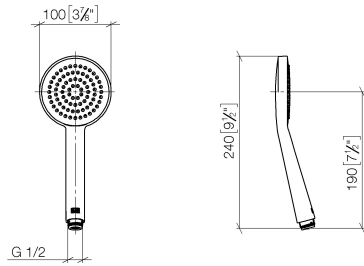

TARA Shower pipe with shower thermostat 220 mm - Brushed Durabronz (23kt Gold)

TARA

ST 050 302 4892

- shower with fixed riser projection 452mm
- Rain shower: PURE RAIN, max. flow rate 7 l/min (at 3 bar)
- Function from: 6 l/min
- rain shower Ø 220 mm
- rain shower with anti-scale system
- Hand shower: COMPACT RAIN, max. flow rate 15 l/min (at 3 bar)
- rotary diverter with volume control and shut-off function
- slide-on rosettes Ø 70 mm
- height of fittings up to rain shower (bottom edge) 964mm
- height of fittings up to top edge of elbow 1267mm
- gauge 150 mm - 13 mm
- metal shower hose 1750mm with integrated anti-twist protection
- 1/2" connection
- slide bar
- Pipe diameter 23.5 mm

TARA Shower pipe with shower thermostat 220 mm - Brushed Durabron (23kt Gold)

TARA

ST 050 302 4892

TARA Shower pipe with shower thermostat 220 mm - Brushed Durabron (23kt Gold)

TARA

ST 050 302 4892

ST 050 302 4892
mm [inches]

Flow rate chart

Certificates

DVGW_DW-6517DN0129. WRAS_2009011. LGA_29981.

TARA Shower pipe with shower thermostat 220 mm - Brushed Durabronz (23kt Gold)

TARA

ST 050 302 4892
Parts for other
finishes can be found
here: Chrome

Spare parts list

No.	Item Number	Name	Quantity used	Delivery time
1	09 23 01 039 90	sieve	1	2

TARA Shower pipe with shower thermostat 220 mm - Brushed Durabron (23kt Gold)

TARA

ST 050 302 4892

- shower with fixed riser projection 452mm
- Rain shower: PURE RAIN, max. flow rate 7 l/min (at 3 bar)
- Function from: 6 l/min
- rain shower Ø 220 mm
- rain shower with anti-scale system
- rotary diverter with volume control and shut-off function
- slide-on rosettes Ø 70 mm
- height of fittings up to rain shower (bottom edge) 964mm
- height of fittings up to top edge of elbow 1267mm
- gauge 150 mm - 13 mm
- metal shower hose 1750mm with integrated anti-twist protection
- 1/2" connection
- slide bar
- Pipe diameter 23.5 mm
- This product can help a building meet the requirements of Green Building Rating Systems, e.g. LEED®, BREEAM®, DGNB