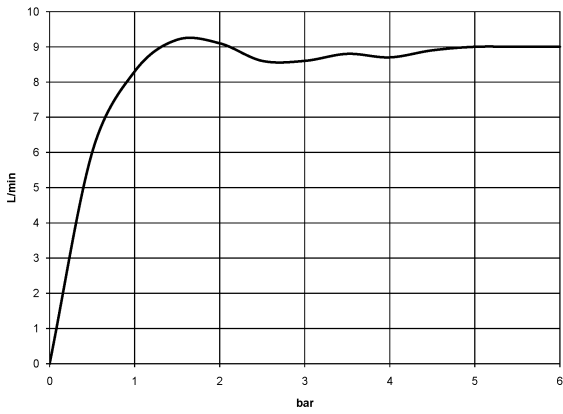

Flow rate chart

Certificates

Belgaqua_22_283_2 WRAS_2204013. LGA_38737.
7_8.