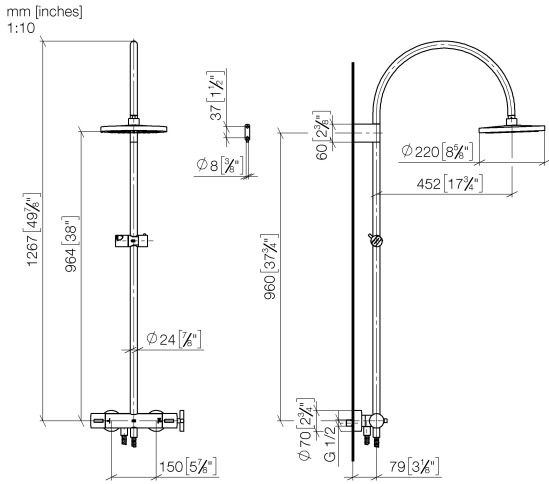

TARA Shower pipe with shower thermostat 220 mm - Brushed Chrome

TARA

ST 050 302 4892

TARA Shower pipe with shower thermostat 220 mm - Brushed Chrome

TARA

ST 050 302 4892

ST 050 302 4892

mm [inches]

ST 050 302 4892

- shower with fixed riser projection 452mm
- Rain shower: PURE RAIN, max. flow rate 7 l/min (at 3 bar)
- Function from: 6 l/min
- rain shower Ø 220 mm
- rain shower with anti-scale system
- rotary diverter with volume control and shut-off function
- slide-on rosettes Ø 70 mm
- height of fittings up to rain shower (bottom edge) 964mm
- height of fittings up to top edge of elbow 1267mm
- gauge 150 mm - 13 mm
- metal shower hose 1750mm with integrated anti-twist protection
- 1/2" connection
- slide bar
- Pipe diameter 23.5 mm
- This product can help a building meet the requirements of Green Building Rating Systems, e.g. LEED®, BREEAM®, DGNB

TARA Shower pipe with shower thermostat 220 mm - Brushed Chrome

TARA

ST 050 302 4892

ST 050 302 4892

Flow rate chart

Certificates

Belgaqua_22_283_2 WRAS_2204013. LGA_38737.
7_8.

ST 050 302 4892

Parts for other finishes can be found here: [Chrome](#)

Spare parts list

No.	Item Number	Name	Quantity used	Delivery time
1	90 12 05 092 20-93	shower	1	20
2	04 28 22 346 00-93	pipe	1	20
3	09 14 10 008 90	seal	1	2
4	90 17 11 150 00-93	holder	1	20
5	28 322 970-93	Metal shower hose 1/2" x 3/8" x 1750 mm - Brushed Chrome	1	20
6	12 570 970-93	Slide unit - Brushed Chrome	1	20
7	90 28 22 349 00-93	pipe	1	20
8	04 17 01 250 00-93	connection	1	20
9	90 17 33 015 00-93	handle	1	20
10	90 14 20 026 00 90	seal	1	2
11	90 17 33 021 00-93	handle	1	20