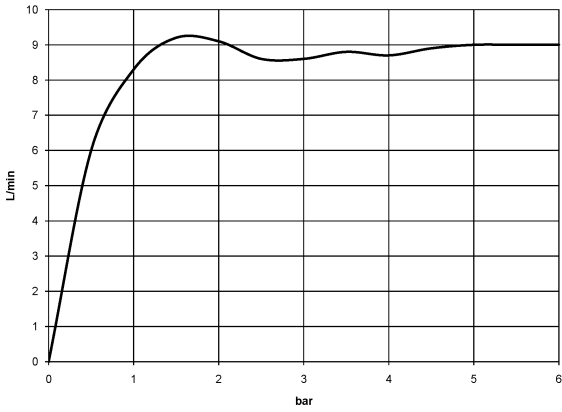

TARA Shower pipe with shower thermostat 220 mm - Brushed Chrome

TARA

ST 050 302 4892

ST 050 302 4892

Flow rate chart

Certificates

Belgaqua_22_283_2 WRAS_2204013. LGA_38737.
7_8.

ST 050 302 4892