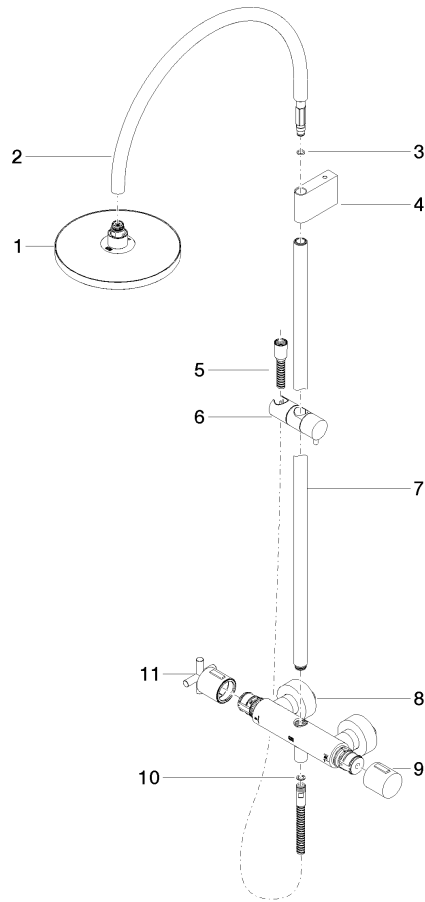

ST 050 302 4892

- shower with fixed riser projection 452mm
- Rain shower: PURE RAIN, max. flow rate 7 l/min (at 3 bar)
- Function from: 6 l/min
- rain shower Ø 220 mm
- rain shower with anti-scale system
- rotary diverter with volume control and shut-off function
- slide-on rosettes Ø 70 mm
- height of fittings up to rain shower (bottom edge) 964mm
- height of fittings up to top edge of elbow 1267mm
- gauge 150 mm - 13 mm
- metal shower hose 1750mm with integrated anti-twist protection
- 1/2" connection
- slide bar
- Pipe diameter 23.5 mm
- This product can help a building meet the requirements of Green Building Rating Systems, e.g. LEED®, BREEAM®, DGNB

TARA Shower pipe with shower thermostat 220 mm - Brushed Chrome

TARA

ST 050 302 4892

ST 050 302 4892

Flow rate chart

Certificates

Belgaqua_22_283_2 WRAS_2204013. LGA_38737.
7_8.

ST 050 302 4892

Parts for other finishes can be found here: [Chrome](#)

Spare parts list

No.	Item Number	Name	Quantity used	Delivery time
1	90 12 05 092 20-93	shower	1	20
2	04 28 22 346 00-93	pipe	1	20
3	09 14 10 008 90	seal	1	2
4	90 17 11 150 00-93	holder	1	20
5	28 322 970-93	Metal shower hose 1/2" x 3/8" x 1750 mm - Brushed Chrome	1	20
6	12 570 970-93	Slide unit - Brushed Chrome	1	20
7	90 28 22 349 00-93	pipe	1	20
8	04 17 01 250 00-93	connection	1	20
9	90 17 33 015 00-93	handle	1	20
10	90 14 20 026 00 90	seal	1	2
11	90 17 33 021 00-93	handle	1	20