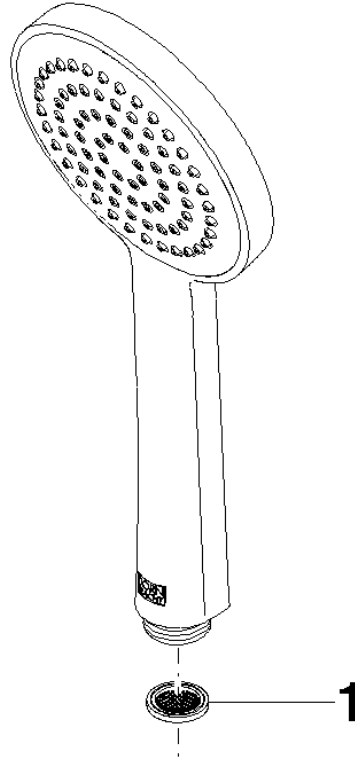

ST 050 302 4892

- shower with fixed riser projection 452mm
- Rain shower: PURE RAIN, max. flow rate 7 l/min (at 3 bar)
- Function from: 6 l/min
- rain shower Ø 220 mm
- rain shower with anti-scale system
- Hand shower: COMPACT RAIN, max. flow rate 15 l/min (at 3 bar)
- rotary diverter with volume control and shut-off function
- slide-on rosettes Ø 70 mm
- height of fittings up to rain shower (bottom edge) 964mm
- height of fittings up to top edge of elbow 1267mm
- gauge 150 mm - 13 mm
- metal shower hose 1750mm with integrated anti-twist protection
- 1/2" connection
- slide bar
- Pipe diameter 23.5 mm

TARA Shower pipe with shower thermostat 220 mm - Brushed Chrome

TARA

ST 050 302 4892

TARA Shower pipe with shower thermostat 220 mm - Brushed Chrome

TARA

ST 050 302 4892

ST 050 302 4892

mm [inches]

Flow rate chart

Certificates

DVGW_DW-6517DN0129. WRAS_2009011. LGA_29981.

ST 050 302 4892

Parts for other
finishes can be found
here: [Chrome](#)

Spare parts list

No.	Item Number	Name	Quantity used	Delivery time
1	09 23 01 039 90	sieve	1	2

ST 050 302 4892

- shower with fixed riser projection 452mm
- Rain shower: PURE RAIN, max. flow rate 7 l/min (at 3 bar)
- Function from: 6 l/min
- rain shower Ø 220 mm
- rain shower with anti-scale system
- rotary diverter with volume control and shut-off function
- slide-on rosettes Ø 70 mm
- height of fittings up to rain shower (bottom edge) 964mm
- height of fittings up to top edge of elbow 1267mm
- gauge 150 mm - 13 mm
- metal shower hose 1750mm with integrated anti-twist protection
- 1/2" connection
- slide bar
- Pipe diameter 23.5 mm
- This product can help a building meet the requirements of Green Building Rating Systems, e.g. LEED®, BREEAM®, DGNB