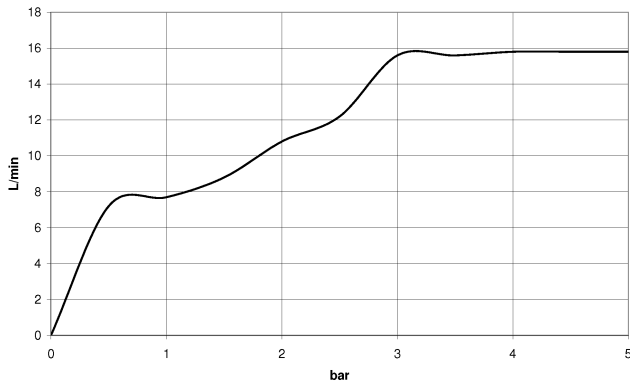

## TARA Showerpipe 220 mm - Brushed Light Gold

---

TARA

ST 050 303 4892

ST 050 303 4892

mm [inches]

Flow rate chart

Certificates