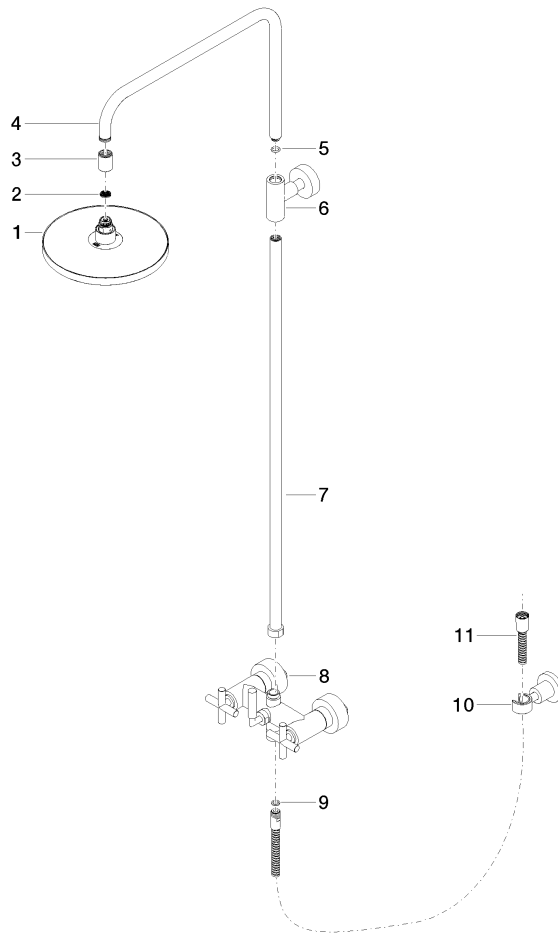

ST 050 303 4892

- shower with fixed riser projection 420mm
- Rain shower: PURE RAIN, max. flow rate 7 l/min (at 3 bar)
- rain shower Ø 220 mm
- rain shower with anti-scale system
- Hand shower: COMPACT RAIN, max. flow rate 15 l/min (at 3 bar)
- spray head Ø 100mm
- rotary diverter for fixed-riser shower/hand shower
- height of fittings up to rain shower (bottom edge) 1007mm
- height of fittings up to top edge of elbow 1167mm
- rosette for shower holder Ø 55mm
- rosette for wall mounting Ø 57mm
- rosette for shower mixer Ø 65mm
- gauge 150 mm - 13 mm
- 1500 mm metal shower hose
- 1/2" connection
- Pipe diameter 20 mm

- shower with fixed riser projection 420mm
- overhead shower: rain flow
- rain shower Ø 220 mm
- rain shower with anti-scale system
- max. rainshower flow 7 l/min
- rotary diverter for fixed-riser shower/hand shower
- height of fittings up to rain shower (bottom edge) 1007mm
- height of fittings up to top edge of elbow 1167mm
- rosette for shower holder Ø 55mm
- rosette for wall mounting Ø 57mm
- rosette for shower mixer Ø 65mm
- gauge 150 mm - 13 mm
- 1500 mm metal shower hose
- 1/2" connection
- Pipe diameter 20 mm
- quick clearing
- This product can help a building meet the requirements of Green Building Rating Systems, e.g. LEED®, BREEAM®, DGNB

Flow rate chart

Certificates

Belgaqua_21-023- WRAS_2204012. LGA_38735.
27_8.

ST 050 303 4892

Parts for other finishes can be found here: [Chrome](#)

Spare parts list

No.	Item Number	Name	Quantity used	Delivery time
1	90 12 05 092 20-93	shower	1	20
2	09 23 01 039 90	sieve	1	2
3	09 24 03 177 20-93	adaptor	1	20
4	04 28 22 101 20-93	spout	1	20
5	90 14 10 011 00 90	seal	1	2
6	90 17 11 037 00-93	holder	1	20
7	90 28 22 096 00-93	pipe	1	20
8	04 17 10 020 01-93	fitting	1	20
9	90 14 20 026 00 90	seal	1	2
10	28 050 892-93	TARA Wall bracket - Brushed Chrome	1	20
11	28 304 970-93	Metal shower hose 1/2" x 3/8" x 1500 mm - Brushed Chrome	1	20