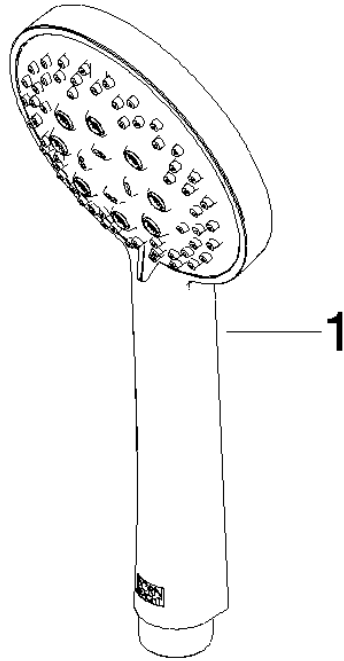

ST 050 303 4892

Parts for other
finishes can be found
here: [Chrome](#)

Spare parts list

No.	Item Number	Name	Quantity used	Delivery time
1	09 23 01 039 90	sieve	1	2