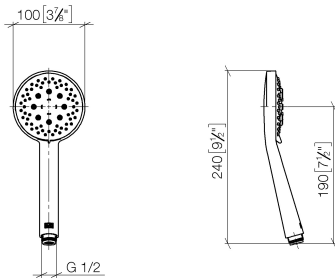

- shower with fixed riser projection 420mm
- overhead shower: rain flow
- rain shower Ø 220 mm
- rain shower with anti-scale system
- max. rainshower flow 7 l/min
- rotary diverter for fixed-riser shower/hand shower
- height of fittings up to rain shower (bottom edge) 1007mm
- height of fittings up to top edge of elbow 1167mm
- rosette for shower holder Ø 55mm
- rosette for wall mounting Ø 57mm
- rosette for shower mixer Ø 65mm
- gauge 150 mm - 13 mm
- 1500 mm metal shower hose
- 1/2" connection
- Pipe diameter 20 mm
- quick clearing
- This product can help a building meet the requirements of Green Building Rating Systems, e.g. LEED®, BREEAM®, DGNB

Flow rate chart

Certificates

Belgaqua_21-023- WRAS_2204012. LGA_38735.
27_8.

ST 050 303 4892

Parts for other finishes can be found here: [Chrome](#)

Spare parts list

No.	Item Number	Name	Quantity used	Delivery time
1	90 12 05 092 20-93	shower	1	20
2	09 23 01 039 90	sieve	1	2
3	09 24 03 177 20-93	adaptor	1	20
4	04 28 22 101 20-93	spout	1	20
5	90 14 10 011 00 90	seal	1	2
6	90 17 11 037 00-93	holder	1	20
7	90 28 22 096 00-93	pipe	1	20
8	04 17 10 020 01-93	fitting	1	20
9	90 14 20 026 00 90	seal	1	2
10	28 050 892-93	TARA Wall bracket - Brushed Chrome	1	20
11	28 304 970-93	Metal shower hose 1/2" x 3/8" x 1500 mm - Brushed Chrome	1	20

TARA Showerpipe 220 mm - Brushed Chrome

TARA

ST 050 303 4892

TARA Showerpipe 220 mm - Brushed Chrome

TARA

ST 050 303 4892

TARA Showerpipe 220 mm - Brushed Chrome

TARA

ST 050 303 4892

ST 050 303 4892

mm [inches]

Flow rate chart

Certificates

LGA_29984.

DVGW_DW-
6517DN0129.

WRAS_2210003.