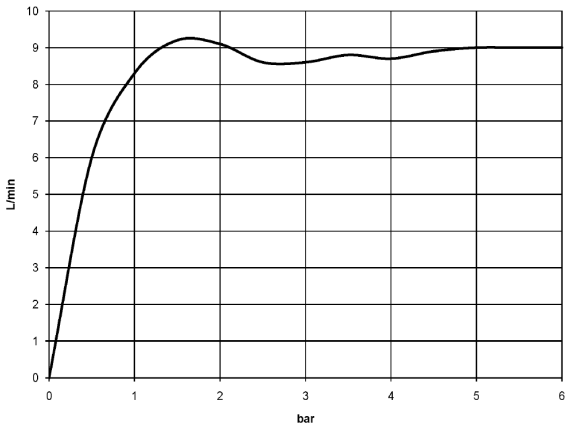

MADISON Showerpipe with shower thermostat - Brushed Durabrass (23kt Gold)

MADISON

ST 050 304 6360

ST 050 304 6360
mm [inches]

Flow rate chart

Certificates

LGA_18610.

ST 050 304 6360
 Parts for other
 finishes can be found
 here: Chrome