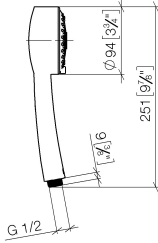

ST 050 304 6360

- shower with fixed riser projection 420mm
- Rain shower: PURE RAIN, max. flow rate 14 l/min (at 3 bar)
- Function from: 8 l/min
- rain shower Ø 200 mm
- rain shower with anti-scale system
- Hand shower: Three or five settings: COMPACT RAIN, COMPACT SOFT FLOW, COMPACT AQUAPRESSURE FLOW, max. flow rate 9 l/min (at 3 bar)
- spray head Ø 95mm
- rotary diverter for fixed-riser shower/hand shower
- height of fittings up to rain shower (bottom edge) 985mm
- height of fittings up to top edge of elbow 1160mm
- two-part push-on rosette Ø 65 mm
- rosette for shower holder Ø 65mm
- rosette for wall mounting Ø 60mm
- gauge 150 mm - 13 mm
- metal shower hose 1250mm with integrated anti-twist protection
- 1/2" connection
- Pipe diameter 20 mm

MADISON Showerpipe with shower thermostat - Brushed Durabrass (23kt Gold)

MADISON

ST 050 304 6360

ST 050 304 6360
mm [inches]

Flow rate chart

Certificates

LGA_18610.

ST 050 304 6360
 Parts for other
 finishes can be found
 here: Chrome

ST 050 304 6360

- shower with fixed riser projection 420mm
- rain shower Ø 200 mm
- rain shower with anti-scale system
- max. rainshower flow 14 l/min
- Function from: 8 l/min
- rotary diverter for fixed-riser shower/hand shower
- height of fittings up to rain shower (bottom edge) 985mm
- height of fittings up to top edge of elbow 1160mm
- two-part push-on rosette Ø 65 mm
- rosette for shower holder Ø 65mm
- rosette for wall mounting Ø 60mm
- gauge 150 mm - 13 mm
- metal shower hose 1250mm with integrated anti-twist protection
- 1/2" connection
- Pipe diameter 20 mm