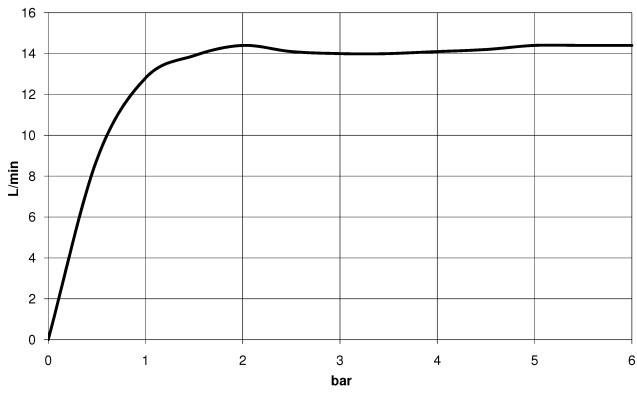

Flow rate chart

Certificates

LGA_38665.