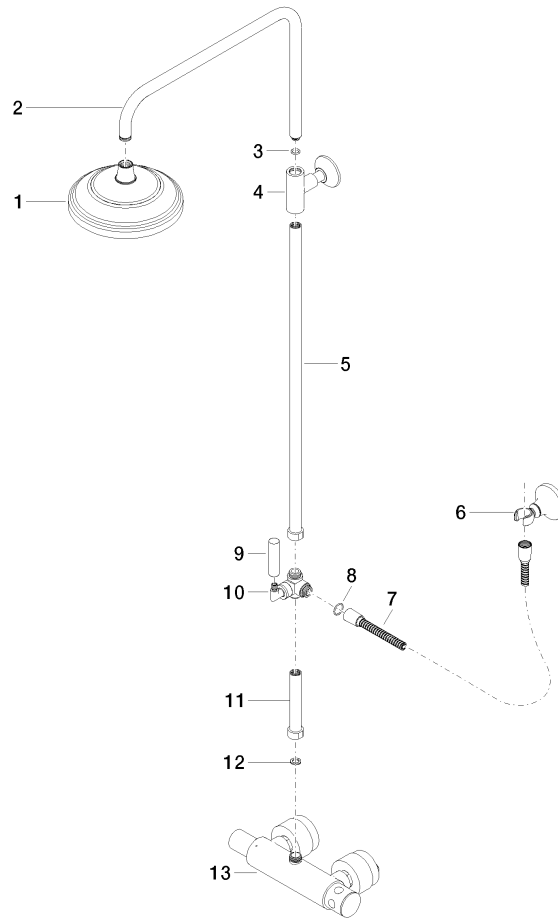

ST 050 304 6360

- shower with fixed riser projection 420mm
- rain shower Ø 200 mm
- rain shower with anti-scale system
- max. rainshower flow 14 l/min
- Function from: 8 l/min
- rotary diverter for fixed-riser shower/hand shower
- height of fittings up to rain shower (bottom edge) 985mm
- height of fittings up to top edge of elbow 1160mm
- two-part push-on rosette Ø 65 mm
- rosette for shower holder Ø 65mm
- rosette for wall mounting Ø 60mm
- gauge 150 mm - 13 mm
- metal shower hose 1250mm with integrated anti-twist protection
- 1/2" connection
- Pipe diameter 20 mm

Intrinsic protection against back flow.

NOTE: The handles must be ordered separately from the fittings!

MADISON Showerpipe with shower thermostat - Brushed Durabron (23kt Gold)

MADISON

ST 050 304 6360

ST 050 304 6360
1:10

Flow rate chart

Certificates

LGA_38665.

ST 050 304 6360
Parts for other
finishes can be found
here: Chrome

Spare parts list

No.	Item Number	Name	Quantity used	Delivery time
1	04 12 05 038 01-28	shower	1	60
2	04 28 22 101 20-28	spout	1	20
3	90 14 10 011 00 90	seal	1	2
4	90 17 11 037 01-28	holder	1	-
Spare part can no longer be ordered, please order the replacement item				
5	90 28 22 104 00-28	pipe	1	-
Spare part can no longer be ordered, please order the replacement item				
6	90 17 09 045 01-28	diverter	1	-
Spare part can no longer be ordered, please order the replacement item				
7	09 30 30 064-28	screw	1	20
8	09 18 20 011-28	base	1	20
9	09 28 22 013 90	pipe	1	2
10	11 170 370-28	MADISON Lever insert - Brushed Durabronz (23kt Gold)	1	20
11	09 30 30 062-28	screw	1	20
12	09 14 10 122 90	seal	1	2
13	28 104 970-28	Metal shower hose 1/2" x 1/2" x 1250 mm - Brushed Durabronz (23kt Gold)	1	10
14	28 050 410-28	holder	1	60
15	90 28 22 103 00-28	pipe	1	-
Spare part can no longer be ordered, please order the replacement item				
16	90 14 20 002 00 90	seal	1	2
17	04 17 01 044 01-28	fitting	1	20