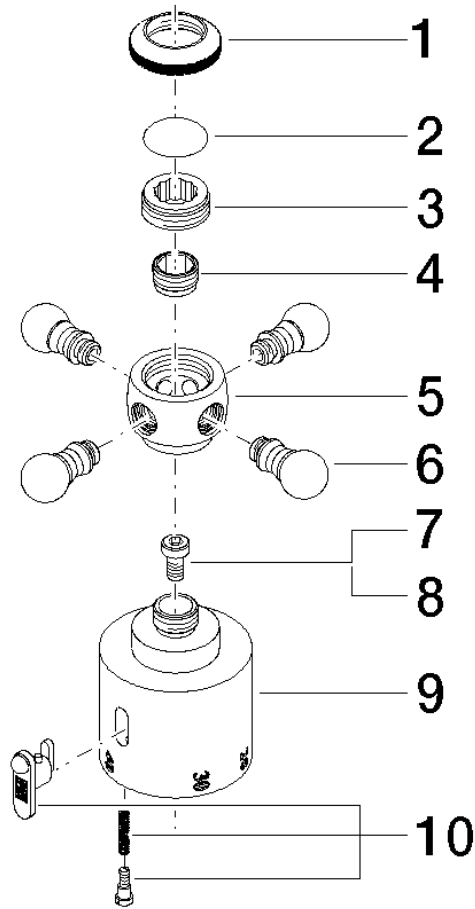

ST 050 304 6360

- shower with fixed riser projection 420mm
- Rain shower: PURE RAIN, max. flow rate 14 l/min (at 3 bar)
- Function from: 8 l/min
- rain shower Ø 200 mm
- rain shower with anti-scale system
- Hand shower: Three or five settings: COMPACT RAIN, COMPACT SOFT FLOW, COMPACT AQUAPRESSURE FLOW, max. flow rate 9 l/min (at 3 bar)
- spray head Ø 95mm
- rotary diverter for fixed-riser shower/hand shower
- height of fittings up to rain shower (bottom edge) 985mm
- height of fittings up to top edge of elbow 1160mm
- two-part push-on rosette Ø 65 mm
- rosette for shower holder Ø 65mm
- rosette for wall mounting Ø 60mm
- gauge 150 mm - 13 mm
- metal shower hose 1250mm with integrated anti-twist protection
- 1/2" connection
- Pipe diameter 20 mm

ST 050 304 6360
Parts for other finishes can be found here: Chrome

Spare parts list

No.	Item Number	Name	Quantity used	Delivery time
1	09 20 36 005-28	handle	1	20
2	09 26 01 016 90	accessories	1	2
3	09 20 83 006 90	handle	1	2
4	09 24 03 119 90	nipple	1	2
5	09 20 36 060-28	handle	1	20
6	09 20 36 004-28	handle	4	20
7	90 30 30 027 00 90	screw	1	2
8	09 30 33 004 90	screw	1	2
9	09 17 33 003-28	handle	1	20
10	90 21 33 020 00 90	handle	1	2