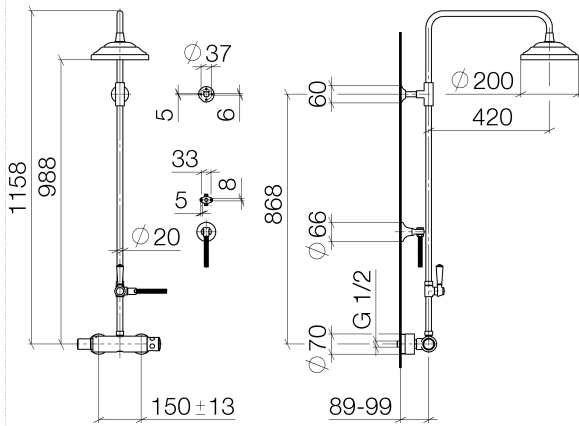

ST 050 304 6360

- shower with fixed riser projection 420mm
- rain shower Ø 200 mm
- rain shower with anti-scale system
- max. rainshower flow 14 l/min
- Function from: 8 l/min
- rotary diverter for fixed-riser shower/hand shower
- height of fittings up to rain shower (bottom edge) 985mm
- height of fittings up to top edge of elbow 1160mm
- two-part push-on rosette Ø 65 mm
- rosette for shower holder Ø 65mm
- rosette for wall mounting Ø 60mm
- gauge 150 mm - 13 mm
- metal shower hose 1250mm with integrated anti-twist protection
- 1/2" connection
- Pipe diameter 20 mm

Intrinsic protection against back flow.

NOTE: The handles must be ordered separately from the fittings!

MADISON Showerpipe with shower thermostat - Brushed Durabron (23kt Gold)

MADISON

ST 050 304 6360

ST 050 304 6360
1:10

Flow rate chart

Certificates

LGA_38665.

ST 050 304 6360
Parts for other
finishes can be found
here: Chrome

Spare parts list

No.	Item Number	Name	Quantity used	Delivery time
1	04 12 05 038 01-28	shower	1	60
2	04 28 22 101 20-28	spout	1	20
3	90 14 10 011 00 90	seal	1	2
4	90 17 11 037 01-28	holder	1	-
Spare part can no longer be ordered, please order the replacement item				
5	90 28 22 104 00-28	pipe	1	-
Spare part can no longer be ordered, please order the replacement item				
6	90 17 09 045 01-28	diverter	1	-
Spare part can no longer be ordered, please order the replacement item				
7	09 30 30 064-28	screw	1	20
8	09 18 20 011-28	base	1	20
9	09 28 22 013 90	pipe	1	2
10	11 170 370-28	MADISON Lever insert - Brushed Durabronz (23kt Gold)	1	20
11	09 30 30 062-28	screw	1	20
12	09 14 10 122 90	seal	1	2
13	28 104 970-28	Metal shower hose 1/2" x 1/2" x 1250 mm - Brushed Durabronz (23kt Gold)	1	10
14	28 050 410-28	holder	1	60
15	90 28 22 103 00-28	pipe	1	-
Spare part can no longer be ordered, please order the replacement item				
16	90 14 20 002 00 90	seal	1	2
17	04 17 01 044 01-28	fitting	1	20