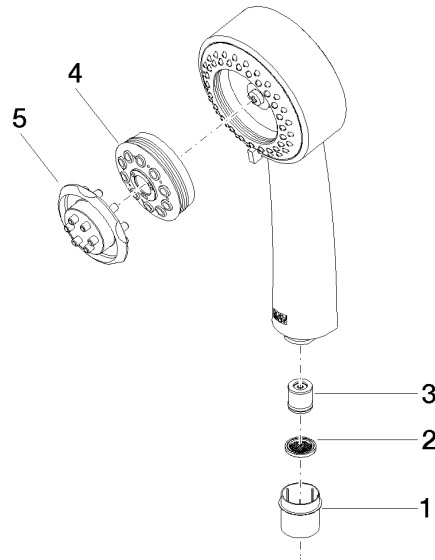

ST 050 304 6360

- shower with fixed riser projection 420mm
- Rain shower: PURE RAIN, max. flow rate 14 l/min (at 3 bar)
- Function from: 8 l/min
- rain shower Ø 200 mm
- rain shower with anti-scale system
- Hand shower: Three or five settings: COMPACT RAIN, COMPACT SOFT FLOW, COMPACT AQUAPRESSURE FLOW, max. flow rate 9 l/min (at 3 bar)
- spray head Ø 95mm
- rotary diverter for fixed-riser shower/hand shower
- height of fittings up to rain shower (bottom edge) 985mm
- height of fittings up to top edge of elbow 1160mm
- two-part push-on rosette Ø 65 mm
- rosette for shower holder Ø 65mm
- rosette for wall mounting Ø 60mm
- gauge 150 mm - 13 mm
- metal shower hose 1250mm with integrated anti-twist protection
- 1/2" connection
- Pipe diameter 20 mm

MADISON Showerpipe with shower thermostat - Brushed Durabrass (23kt Gold)

MADISON

ST 050 304 6360

ST 050 304 6360
mm [inches]

Flow rate chart

Certificates

LGA_18610.

ST 050 304 6360
 Parts for other
 finishes can be found
 here: Chrome

Spare parts list

No.	Item Number	Name	Quantity used	Delivery time
1	09 21 02 115 90	cap	1	2
2	09 23 01 039 90	sieve	1	2
3	09 23 01 077 90	flow reducer	1	2
4	04 12 11 071 00 90	shower	1	2
5	09 30 09 022 90	key	1	2

ST 050 304 6360

- shower with fixed riser projection 420mm
- rain shower Ø 200 mm
- rain shower with anti-scale system
- max. rainshower flow 14 l/min
- Function from: 8 l/min
- rotary diverter for fixed-riser shower/hand shower
- height of fittings up to rain shower (bottom edge) 985mm
- height of fittings up to top edge of elbow 1160mm
- two-part push-on rosette Ø 65 mm
- rosette for shower holder Ø 65mm
- rosette for wall mounting Ø 60mm
- gauge 150 mm - 13 mm
- metal shower hose 1250mm with integrated anti-twist protection
- 1/2" connection
- Pipe diameter 20 mm