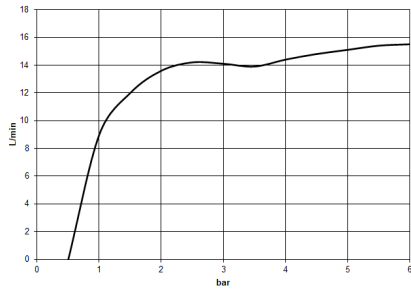

TARA Showerpipe with shower thermostat 220 mm - Brushed Durabron (23kt Gold)

TARA

ST 050 304 8892

TARA Showerpipe with shower thermostat 220 mm - Brushed Durabron (23kt Gold)

TARA

ST 050 304 8892

TARA Showerpipe with shower thermostat 220 mm - Brushed Durabron (23kt Gold)

TARA

ST 050 304 8892

ST 050 304 8892
mm [inches]

Flow rate chart

Certificates

DVGW_DW-6517DN0129. WRAS_2009011. LGA_29981.

ST 050 304 8892
 Parts for other
 finishes can be found
 here: Chrome

Spare parts list