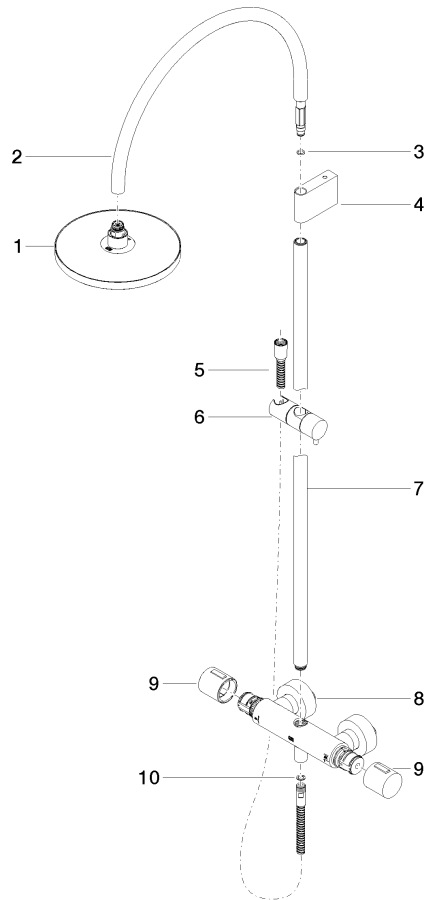

TARA Showerpipe with shower thermostat 220 mm - Brushed Durabronze (23kt Gold)

TARA

ST 050 304 8892

Fits: TARA, VAIA, META

- shower with fixed riser projection 452mm
- overhead shower: rain flow
- rain shower Ø 220 mm
- rain shower with anti-scale system
- max. rainshower flow 7 l/min
- rotary diverter with volume control and shut-off function
- slide-on rosettes Ø 70 mm
- height of fittings up to rain shower (bottom edge) 963mm
- height of fittings up to top edge of elbow 1267mm
- gauge 150 mm - 13 mm
- metal shower hose 1750mm with integrated anti-twist protection
- 1/2" connection
- slide bar
- Pipe diameter 23.5 mm
- quick clearing
- This product can help a building meet the requirements of Green Building Rating Systems, e.g. LEED®, BREEAM®, DGNB

Required miscellaneous

Hand shower FlowReduce - Brushed Durabronze (23kt Gold) 28 018 979-28 0010

ST 050 304 8802
mm [inches]
M 1:10

Flow rate chart

Certificates

Belgaqua_21-032- WRAS_2204013. LGA_38737.
27_5.

ST 050 304 8892
Parts for other
finishes can be found
here: Chrome

Spare parts list

No.	Item Number	Name	Quantity used	Delivery time
1	90 12 05 092 20-28	shower	1	20
2	04 28 22 346 00-28	pipe	1	20
3	09 14 10 008 90	seal	1	2
4	90 17 11 150 00-28	holder	1	20
5	28 322 970-28	Metal shower hose 1/2" x 3/8" x 1750 mm - Brushed Durabronz (23kt Gold)	1	20
6	12 570 970-28	Slide unit - Brushed Durabronz (23kt Gold)	1	20
7	90 28 22 349 00-28	pipe	1	20
8	04 17 01 250 00-28	connection	1	20
9	90 17 33 015 00-28	handle	1	20
10	90 14 20 026 00 90	seal	1	2