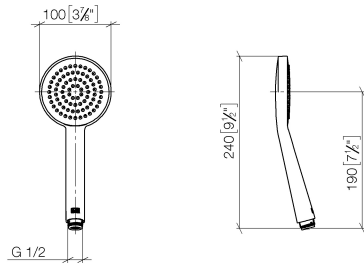

TARA Showerpipe with shower thermostat 220 mm - Brushed Durabronz (23kt Gold)

TARA

ST 050 304 8892

- shower with fixed riser projection 452mm
- Rain shower: PURE RAIN, max. flow rate 7 l/min (at 3 bar)
- rain shower Ø 220 mm
- rain shower with anti-scale system
- Hand shower: COMPACT RAIN, max. flow rate 15 l/min (at 3 bar)
- spray head Ø 100mm
- rotary diverter with volume control and shut-off function
- slide-on rosettes Ø 70 mm
- height of fittings up to rain shower (bottom edge) 963mm
- height of fittings up to top edge of elbow 1267mm
- gauge 150 mm - 13 mm
- metal shower hose 1750mm with integrated anti-twist protection
- 1/2" connection
- slide bar
- Pipe diameter 23.5 mm

TARA Showerpipe with shower thermostat 220 mm - Brushed Durabronze (23kt Gold)

TARA

ST 050 304 8892

Fits: TARA, VAIA, META

- shower with fixed riser projection 452mm
- overhead shower: rain flow
- rain shower Ø 220 mm
- rain shower with anti-scale system
- max. rainshower flow 7 l/min
- rotary diverter with volume control and shut-off function
- slide-on rosettes Ø 70 mm
- height of fittings up to rain shower (bottom edge) 963mm
- height of fittings up to top edge of elbow 1267mm
- gauge 150 mm - 13 mm
- metal shower hose 1750mm with integrated anti-twist protection
- 1/2" connection
- slide bar
- Pipe diameter 23.5 mm
- quick clearing
- This product can help a building meet the requirements of Green Building Rating Systems, e.g. LEED®, BREEAM®, DGNB

TARA Showerpipe with shower thermostat 220 mm - Brushed Durabron (23kt Gold)

TARA

ST 050 304 8892

TARA Showerpipe with shower thermostat 220 mm - Brushed Durabron (23kt Gold)

TARA

ST 050 304 8892

TARA Showerpipe with shower thermostat 220 mm - Brushed Durabron (23kt Gold)

TARA

ST 050 304 8892

ST 050 304 8892
mm [inches]

Flow rate chart

Certificates

DVGW_DW-6517DN0129. WRAS_2009011. LGA_29981.

ST 050 304 8892
 Parts for other
 finishes can be found
 here: Chrome

Spare parts list