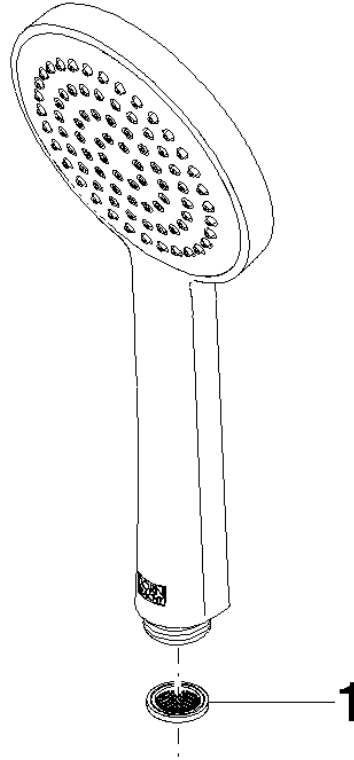

TARA Showerpipe with shower thermostat 220 mm - Brushed Durabronz (23kt Gold)

TARA

ST 050 304 8892

- shower with fixed riser projection 452mm
- Rain shower: PURE RAIN, max. flow rate 7 l/min (at 3 bar)
- rain shower Ø 220 mm
- rain shower with anti-scale system
- Hand shower: COMPACT RAIN, max. flow rate 15 l/min (at 3 bar)
- spray head Ø 100mm
- rotary diverter with volume control and shut-off function
- slide-on rosettes Ø 70 mm
- height of fittings up to rain shower (bottom edge) 963mm
- height of fittings up to top edge of elbow 1267mm
- gauge 150 mm - 13 mm
- metal shower hose 1750mm with integrated anti-twist protection
- 1/2" connection
- slide bar
- Pipe diameter 23.5 mm

TARA Showerpipe with shower thermostat 220 mm - Brushed Durabronze (23kt Gold)

TARA

ST 050 304 8892

Fits: TARA, VAIA, META

- shower with fixed riser projection 452mm
- overhead shower: rain flow
- rain shower Ø 220 mm
- rain shower with anti-scale system
- max. rainshower flow 7 l/min
- rotary diverter with volume control and shut-off function
- slide-on rosettes Ø 70 mm
- height of fittings up to rain shower (bottom edge) 963mm
- height of fittings up to top edge of elbow 1267mm
- gauge 150 mm - 13 mm
- metal shower hose 1750mm with integrated anti-twist protection
- 1/2" connection
- slide bar
- Pipe diameter 23.5 mm
- quick clearing
- This product can help a building meet the requirements of Green Building Rating Systems, e.g. LEED®, BREEAM®, DGNB

TARA Showerpipe with shower thermostat 220 mm - Brushed Durabron (23kt Gold)

TARA

ST 050 304 8892

TARA Showerpipe with shower thermostat 220 mm - Brushed Durabron (23kt Gold)

TARA

ST 050 304 8892

TARA Showerpipe with shower thermostat 220 mm - Brushed Durabron (23kt Gold)

TARA

ST 050 304 8892

ST 050 304 8892
mm [inches]

Flow rate chart

Certificates

DVGW_DW-6517DN0129. WRAS_2009011. LGA_29981.

ST 050 304 8892
 Parts for other
 finishes can be found
 here: Chrome

Spare parts list