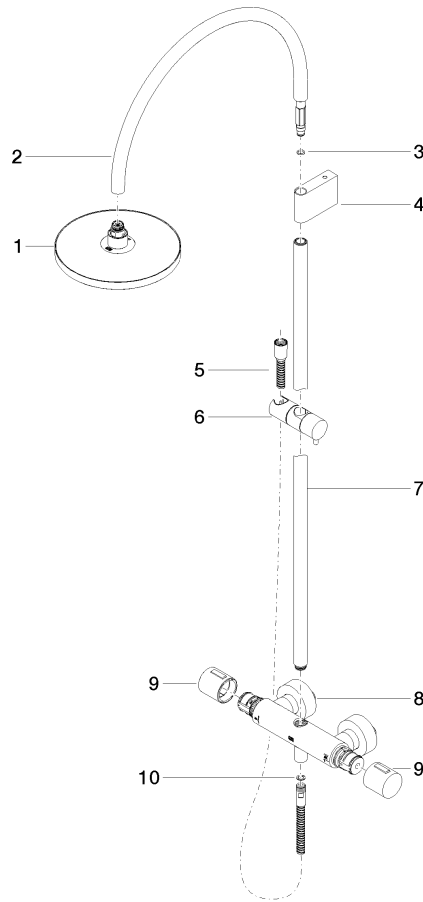

### Spare parts list

No.	Item Number	Name	Quantity used	Delivery time
1	09 23 01 039 90	sieve	1	2

ST 050 304 8892

Fits: TARA, VAIA, META

- shower with fixed riser projection 452mm
- overhead shower: rain flow
- rain shower Ø 220 mm
- rain shower with anti-scale system
- max. rainshower flow 7 l/min
- rotary diverter with volume control and shut-off function
- slide-on rosettes Ø 70 mm
- height of fittings up to rain shower (bottom edge) 963mm
- height of fittings up to top edge of elbow 1267mm
- gauge 150 mm - 13 mm
- metal shower hose 1750mm with integrated anti-twist protection
- 1/2" connection
- slide bar
- Pipe diameter 23.5 mm
- quick clearing
- This product can help a building meet the requirements of Green Building Rating Systems, e.g. LEED®, BREEAM®, DGNB

# TARA Showerpipe with shower thermostat 220 mm - Brushed Dark Platinum

---

TARA

ST 050 304 8892

ST 050 304 8892

mm [inches]  
M 1:10

**Flow rate chart**

**Certificates**

Belgaqua\_21-032- WRAS\_2204013. LGA\_38737.  
27\_5.

ST 050 304 8892

Parts for other finishes can be found here: [Chrome](#)

**Spare parts list**

No.	Item Number	Name	Quantity used	Delivery time
1	90 12 05 092 20-99	shower	1	30
2	04 28 22 346 00-99	pipe	1	30
3	09 14 10 008 90	seal	1	2
4	90 17 11 150 00-99	holder	1	30
5	28 322 970-99	Metal shower hose 1/2" x 3/8" x 1750 mm - Brushed Dark Platinum	1	2
6	12 570 970-99	Slide unit - Brushed Dark Platinum	1	30
7	90 28 22 349 00-99	pipe	1	30
8	04 17 01 250 00-99	connection	1	30
9	90 17 33 015 00-99	handle	1	30
10	90 14 20 026 00 90	seal	1	2