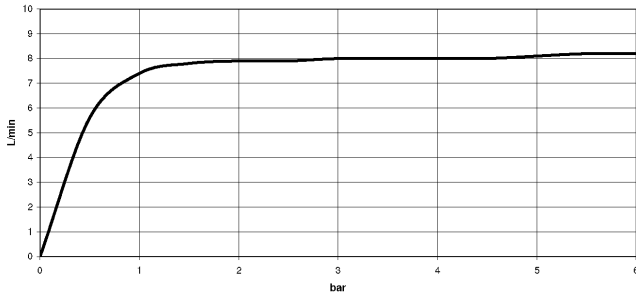

# TARA Showerpipe with shower thermostat 220 mm - Brushed Dark Platinum

---

TARA

ST 050 304 8892

ST 050 304 8892

mm [inches]  
M 1:10

**Flow rate chart**

**Certificates**