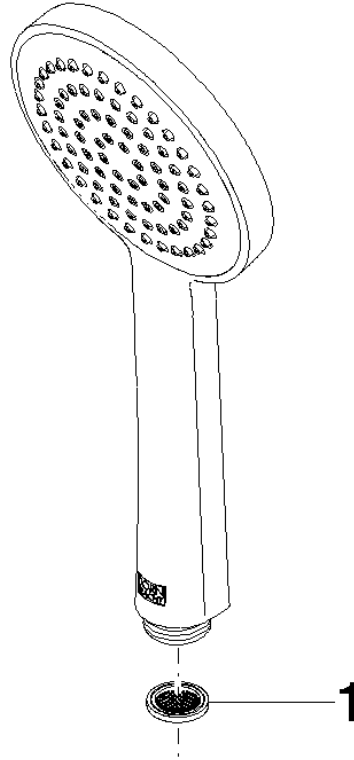

ST 050 304 8892

- shower with fixed riser projection 452mm
- Rain shower: PURE RAIN, max. flow rate 7 l/min (at 3 bar)
- rain shower Ø 220 mm
- rain shower with anti-scale system
- Hand shower: COMPACT RAIN, max. flow rate 15 l/min (at 3 bar)
- spray head Ø 100mm
- rotary diverter with volume control and shut-off function
- slide-on rosettes Ø 70 mm
- height of fittings up to rain shower (bottom edge) 963mm
- height of fittings up to top edge of elbow 1267mm
- gauge 150 mm - 13 mm
- metal shower hose 1750mm with integrated anti-twist protection
- 1/2" connection
- slide bar
- Pipe diameter 23.5 mm

## TARA Showerpipe with shower thermostat 220 mm - Brushed Dark Platinum

---

TARA

ST 050 304 8892

ST 050 304 8892

mm [inches]

### Flow rate chart

### Spare parts list

No.	Item Number	Name	Quantity used	Delivery time
1	09 23 01 039 90	sieve	1	2

ST 050 304 8892

Fits: TARA, VAIA, META

- shower with fixed riser projection 452mm
- overhead shower: rain flow
- rain shower Ø 220 mm
- rain shower with anti-scale system
- max. rainshower flow 7 l/min
- rotary diverter with volume control and shut-off function
- slide-on rosettes Ø 70 mm
- height of fittings up to rain shower (bottom edge) 963mm
- height of fittings up to top edge of elbow 1267mm
- gauge 150 mm - 13 mm
- metal shower hose 1750mm with integrated anti-twist protection
- 1/2" connection
- slide bar
- Pipe diameter 23.5 mm
- quick clearing
- This product can help a building meet the requirements of Green Building Rating Systems, e.g. LEED®, BREEAM®, DGNB