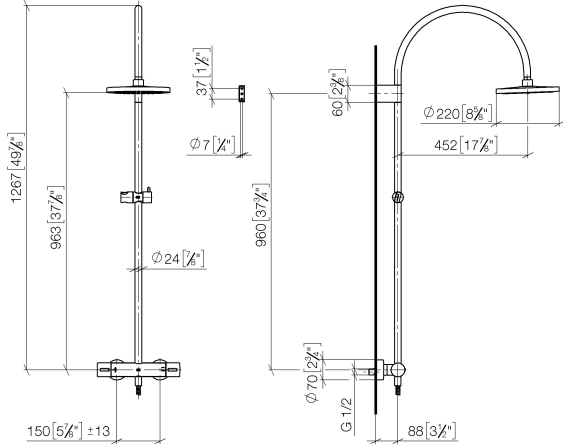

ST 050 304 8892

- shower with fixed riser projection 452mm
- Rain shower: PURE RAIN, max. flow rate 7 l/min (at 3 bar)
- rain shower Ø 220 mm
- rain shower with anti-scale system
- Hand shower: COMPACT RAIN, max. flow rate 15 l/min (at 3 bar)
- spray head Ø 100mm
- rotary diverter with volume control and shut-off function
- slide-on rosettes Ø 70 mm
- height of fittings up to rain shower (bottom edge) 963mm
- height of fittings up to top edge of elbow 1267mm
- gauge 150 mm - 13 mm
- metal shower hose 1750mm with integrated anti-twist protection
- 1/2" connection
- slide bar
- Pipe diameter 23.5 mm

# TARA Showerpipe with shower thermostat 220 mm - Brushed Dark Platinum

---

TARA

ST 050 304 8892

ST 050 304 8892

mm [inches]  
M 1:10

**Flow rate chart**

**Certificates**

Belgaqua\_21-032- WRAS\_2204013. LGA\_38737.  
27\_5.

ST 050 304 8892

Parts for other finishes can be found here: [Chrome](#)

**Spare parts list**

No.	Item Number	Name	Quantity used	Delivery time
1	90 12 05 092 20-99	shower	1	30
2	04 28 22 346 00-99	pipe	1	30
3	09 14 10 008 90	seal	1	2
4	90 17 11 150 00-99	holder	1	30
5	28 322 970-99	Metal shower hose 1/2" x 3/8" x 1750 mm - Brushed Dark Platinum	1	2
6	12 570 970-99	Slide unit - Brushed Dark Platinum	1	30
7	90 28 22 349 00-99	pipe	1	30
8	04 17 01 250 00-99	connection	1	30
9	90 17 33 015 00-99	handle	1	30
10	90 14 20 026 00 90	seal	1	2