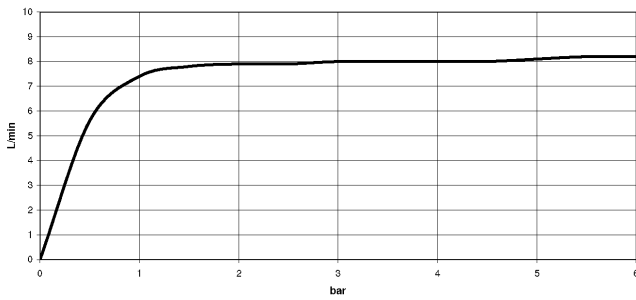

## Showerpipe with shower thermostat - Brushed Champagne (22kt Gold)

---

IMO

ST 050 305 1979

ST 050 305 1979

mm [inches]  
1:10

**Flow rate chart**

**Certificates**