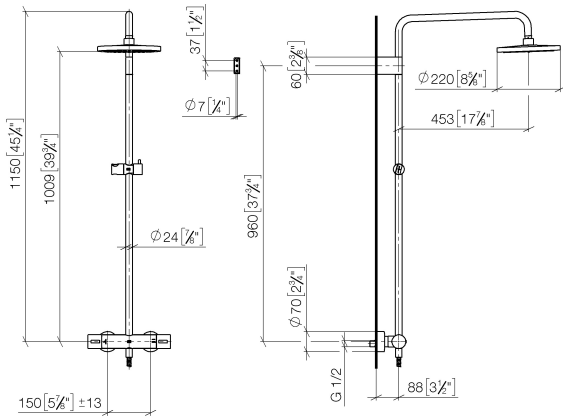

ST 050 305 1979

Fits: IMO, LULU, TARA, LISSÉ, VAIA, META

- shower with fixed riser projection 453mm
- overhead shower: rain flow
- rain shower Ø 220 mm
- rain shower with anti-scale system
- max. rainshower flow 7 l/min
- rotary diverter with volume control and shut-off function
- slide-on rosettes Ø 70 mm
- height of fittings up to rain shower (bottom edge) 1009mm
- height of fittings up to top edge of elbow 1150mm
- gauge 150 mm - 13 mm
- metal shower hose 1750mm with integrated anti-twist protection
- 1/2" connection
- slide bar
- Pipe diameter 23.5 mm
- quick clearing
- This product can help a building meet the requirements of Green Building Rating Systems, e.g. LEED®, BREEAM®, DGNB

## Showerpipe with shower thermostat - Brushed Champagne (22kt Gold)

---

IMO

ST 050 305 1979

ST 050 305 1979

mm [inches]  
1:10

**Flow rate chart**

**Certificates**

### Spare parts list

No.	Item Number	Name	Quantity used	Delivery time
1	90 12 05 092 20-46	shower	1	30
2	09 23 01 039 90	sieve	1	2
3	90 28 22 348 00-46	pipe	1	30
4	90 17 11 150 00-46	holder	1	30
5	90 28 22 349 00-46	pipe	1	30
6	04 17 01 250 00-46	connection	1	60
7	90 17 33 015 00-46	handle	2	30
8	90 14 20 026 00 90	seal	1	2
9	12 570 970-46	Slide unit - Brushed Champagne (22kt Gold)	1	30
10	28 322 970-46	Metal shower hose 1/2" x 3/8" x 1750 mm - Brushed Champagne (22kt Gold)	1	30