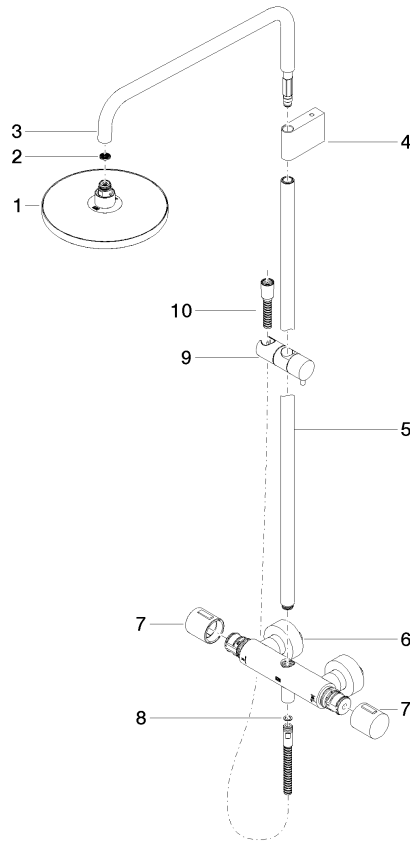

ST 050 305 1979

Fits: IMO, LULU, TARA, LISSÉ, VAIA, META

- shower with fixed riser projection 453mm
- overhead shower: rain flow
- rain shower Ø 220 mm
- rain shower with anti-scale system
- max. rainshower flow 7 l/min
- rotary diverter with volume control and shut-off function
- slide-on rosettes Ø 70 mm
- height of fittings up to rain shower (bottom edge) 1009mm
- height of fittings up to top edge of elbow 1150mm
- gauge 150 mm - 13 mm
- metal shower hose 1750mm with integrated anti-twist protection
- 1/2" connection
- slide bar
- Pipe diameter 23.5 mm
- quick clearing
- This product can help a building meet the requirements of Green Building Rating Systems, e.g. LEED®, BREEAM®, DGNB

## Showerpipe with shower thermostat - Brushed Champagne (22kt Gold)

---

IMO

ST 050 305 1979

ST 050 305 1979

mm [inches]  
1:10

**Flow rate chart**

**Certificates**

### Spare parts list

No.	Item Number	Name	Quantity used	Delivery time
1	90 12 05 092 20-46	shower	1	30
2	09 23 01 039 90	sieve	1	2
3	90 28 22 348 00-46	pipe	1	30
4	90 17 11 150 00-46	holder	1	30
5	90 28 22 349 00-46	pipe	1	30
6	04 17 01 250 00-46	connection	1	60
7	90 17 33 015 00-46	handle	2	30
8	90 14 20 026 00 90	seal	1	2
9	12 570 970-46	Slide unit - Brushed Champagne (22kt Gold)	1	30
10	28 322 970-46	Metal shower hose 1/2" x 3/8" x 1750 mm - Brushed Champagne (22kt Gold)	1	30