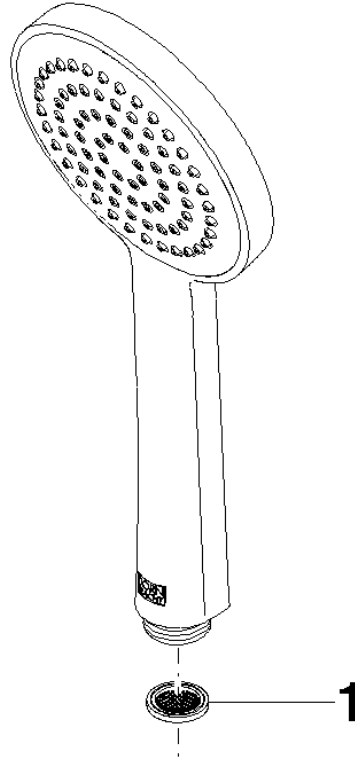

ST 050 305 1979

Parts for other
finishes can be found
here: [Chrome](#)

Spare parts list

No.	Item Number	Name	Quantity used	Delivery time
1	09 23 01 039 90	sieve	1	2