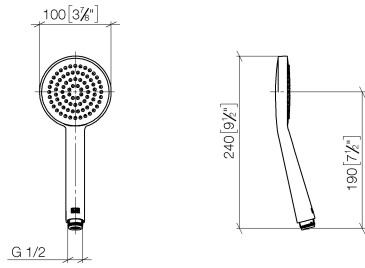

ST 050 305 2979

Fits: IMO, LULU, TARA, LISSÉ, VAIA, META, CYO

- shower with fixed riser projection 453mm
- Rain shower: PURE RAIN, max. flow rate 7 l/min (at 3 bar)
- rain shower Ø 220 mm
- rain shower with anti-scale system
- Hand shower: COMPACT RAIN, max. flow rate 15 l/min (at 3 bar)
- spray head Ø 100mm
- rotary diverter with volume control and shut-off function
- slide-on rosettes Ø 70 mm
- height of fittings up to rain shower (bottom edge) 1009mm
- height of fittings up to top edge of elbow 1150mm
- gauge 150 mm - 13 mm
- metal shower hose 1750mm with integrated anti-twist protection
- 1/2" connection
- slide bar
- Pipe diameter 23.5 mm

Showerpipe with shower thermostat - Dark Chrome

IMO

ST 050 305 2979

Showerpipe with shower thermostat - Dark Chrome

IMO

ST 050 305 2979

ST 050 305 2979

mm [inches]

Flow rate chart

Certificates

DVGW_DW-
6517DN0129.

LGA_29981.

ST 050 305 2979

Parts for other finishes can be found here: [Chrome](#)

Fits: IMO, LULU, TARA, LISSÉ, VAIA, META

- shower with fixed riser projection 453mm
- overhead shower: rain flow
- rain shower Ø 220 mm
- rain shower with anti-scale system
- max. rainshower flow 7 l/min
- rotary diverter with volume control and shut-off function
- slide-on rosettes Ø 70 mm
- height of fittings up to rain shower (bottom edge) 1009mm
- height of fittings up to top edge of elbow 1150mm
- gauge 150 mm - 13 mm
- metal shower hose 1750mm with integrated anti-twist protection
- 1/2" connection
- slide bar
- Pipe diameter 23.5 mm
- quick clearing
- This product can help a building meet the requirements of Green Building Rating Systems, e.g. LEED®, BREEAM®, DGNB

Showerpipe with shower thermostat - Dark Chrome

IMO

ST 050 305 2979

Showerpipe with shower thermostat - Dark Chrome

IMO

ST 050 305 2979

ST 050 305 2979

mm [inches]
1:10