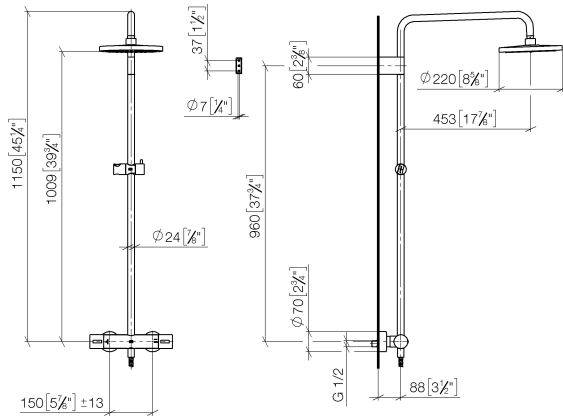

ST 050 305 2979

Fits: IMO, LULU, TARA, LISSÉ, VAIA, META, CYO

- shower with fixed riser projection 453mm
- Rain shower: PURE RAIN, max. flow rate 7 l/min (at 3 bar)
- rain shower Ø 220 mm
- rain shower with anti-scale system
- Hand shower: COMPACT RAIN, max. flow rate 15 l/min (at 3 bar)
- spray head Ø 100mm
- rotary diverter with volume control and shut-off function
- slide-on rosettes Ø 70 mm
- height of fittings up to rain shower (bottom edge) 1009mm
- height of fittings up to top edge of elbow 1150mm
- gauge 150 mm - 13 mm
- metal shower hose 1750mm with integrated anti-twist protection
- 1/2" connection
- slide bar
- Pipe diameter 23.5 mm

Showerpipe with shower thermostat - Dark Chrome

IMO

ST 050 305 2979

Showerpipe with shower thermostat - Dark Chrome

IMO

ST 050 305 2979

ST 050 305 2979

mm [inches]

Flow rate chart

Certificates

DVGW_DW-
6517DN0129.

LGA_29981.

ST 050 305 2979

Parts for other finishes can be found here: [Chrome](#)

Fits: IMO, LULU, TARA, LISSÉ, VAIA, META

- shower with fixed riser projection 453mm
- overhead shower: rain flow
- rain shower Ø 220 mm
- rain shower with anti-scale system
- max. rainshower flow 7 l/min
- rotary diverter with volume control and shut-off function
- slide-on rosettes Ø 70 mm
- height of fittings up to rain shower (bottom edge) 1009mm
- height of fittings up to top edge of elbow 1150mm
- gauge 150 mm - 13 mm
- metal shower hose 1750mm with integrated anti-twist protection
- 1/2" connection
- slide bar
- Pipe diameter 23.5 mm
- quick clearing
- This product can help a building meet the requirements of Green Building Rating Systems, e.g. LEED®, BREEAM®, DGNB

Showerpipe with shower thermostat - Dark Chrome

IMO

ST 050 305 2979

Showerpipe with shower thermostat - Dark Chrome

IMO

ST 050 305 2979

ST 050 305 2979

mm [inches]
1:10