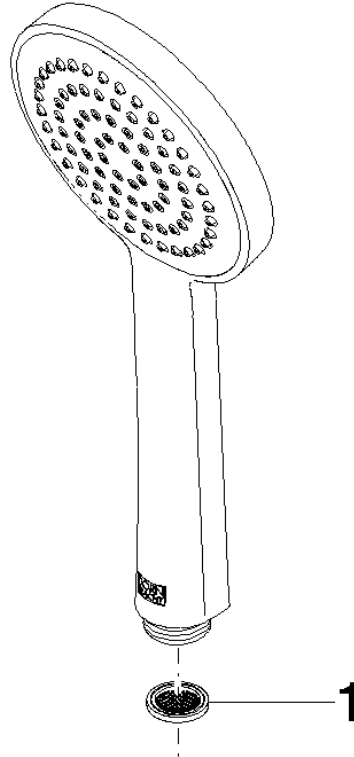

ST 050 305 2979

Fits: IMO, LULU, TARA, LISSÉ, VAIA, META, CYO

- shower with fixed riser projection 453mm
- Rain shower: PURE RAIN, max. flow rate 7 l/min (at 3 bar)
- rain shower Ø 220 mm
- rain shower with anti-scale system
- Hand shower: COMPACT RAIN, max. flow rate 15 l/min (at 3 bar)
- spray head Ø 100mm
- rotary diverter with volume control and shut-off function
- slide-on rosettes Ø 70 mm
- height of fittings up to rain shower (bottom edge) 1009mm
- height of fittings up to top edge of elbow 1150mm
- gauge 150 mm - 13 mm
- metal shower hose 1750mm with integrated anti-twist protection
- 1/2" connection
- slide bar
- Pipe diameter 23.5 mm

Showerpipe with shower thermostat - Dark Chrome

IMO

ST 050 305 2979

Showerpipe with shower thermostat - Dark Chrome

IMO

ST 050 305 2979

ST 050 305 2979

mm [inches]

Flow rate chart

Certificates

DVGW_DW-
6517DN0129.

LGA_29981.

ST 050 305 2979

Parts for other finishes can be found here: [Chrome](#)

Fits: IMO, LULU, TARA, LISSÉ, VAIA, META

- shower with fixed riser projection 453mm
- overhead shower: rain flow
- rain shower Ø 220 mm
- rain shower with anti-scale system
- max. rainshower flow 7 l/min
- rotary diverter with volume control and shut-off function
- slide-on rosettes Ø 70 mm
- height of fittings up to rain shower (bottom edge) 1009mm
- height of fittings up to top edge of elbow 1150mm
- gauge 150 mm - 13 mm
- metal shower hose 1750mm with integrated anti-twist protection
- 1/2" connection
- slide bar
- Pipe diameter 23.5 mm
- quick clearing
- This product can help a building meet the requirements of Green Building Rating Systems, e.g. LEED®, BREEAM®, DGNB

Showerpipe with shower thermostat - Dark Chrome

IMO

ST 050 305 2979

Showerpipe with shower thermostat - Dark Chrome

IMO

ST 050 305 2979

ST 050 305 2979

mm [inches]
1:10