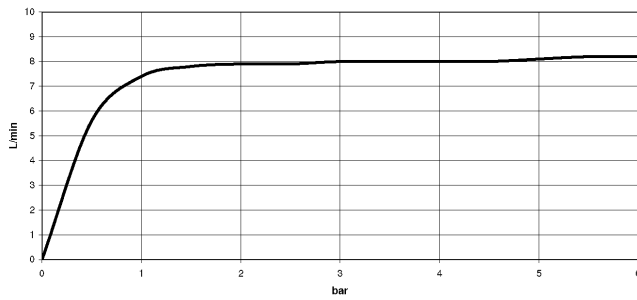

Flow rate chart

Certificates

DVGW_DW-6509DN0123. WRAS_2204013. LGA_38737.