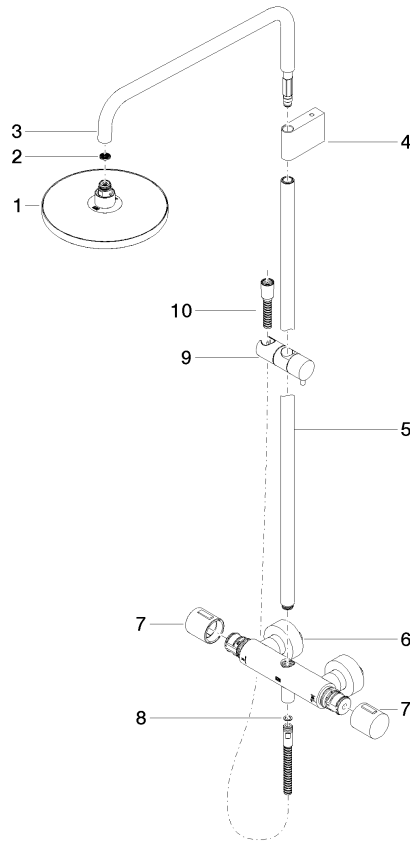

ST 050 305 2979

Fits: IMO, LULU, TARA, LISSÉ, VAIA, META, CYO

- shower with fixed riser projection 453mm
- Rain shower: PURE RAIN, max. flow rate 7 l/min (at 3 bar)
- rain shower Ø 220 mm
- rain shower with anti-scale system
- Hand shower: COMPACT RAIN, max. flow rate 15 l/min (at 3 bar)
- spray head Ø 100mm
- rotary diverter with volume control and shut-off function
- slide-on rosettes Ø 70 mm
- height of fittings up to rain shower (bottom edge) 1009mm
- height of fittings up to top edge of elbow 1150mm
- gauge 150 mm - 13 mm
- metal shower hose 1750mm with integrated anti-twist protection
- 1/2" connection
- slide bar
- Pipe diameter 23.5 mm

## Showerpipe with shower thermostat - Matte Black

---

IMO

ST 050 305 2979

ST 050 305 2979

mm [inches]  
1:10

Flow rate chart

Certificates

DVGW\_DW-  
6509DN0123.

Belgaqua\_21-032-  
27\_5.

WRAS\_2204013.

LGA\_38737.

ST 050 305 2979

Parts for other finishes can be found here: [Chrome](#)

### Spare parts list

No.	Item Number	Name	Quantity used	Delivery time
1	90 12 05 092 20-33	shower	1	30
2	09 23 01 039 90	sieve	1	2
3	90 28 22 348 00-33	pipe	1	30
4	90 17 11 150 00-33	holder	1	30
5	90 28 22 349 00-33	pipe	1	30
6	04 17 01 250 00-33	connection	1	30
7	90 17 33 015 00-33	handle	2	30
8	90 14 20 026 00 90	seal	1	2
9	12 570 970-33	Slide unit - Matte Black	1	30
10	28 322 970-33	Metal shower hose 1/2" x 3/8" x 1750 mm - Matte Black	1	2