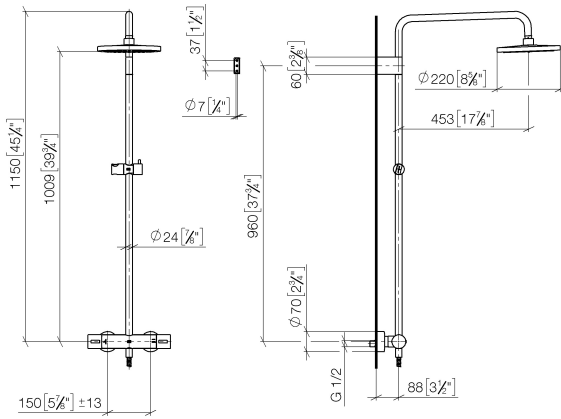

## Showerpipe with shower thermostat - Matte Black

---

IMO

ST 050 305 2979

ST 050 305 2979

mm [inches]  
1:10

Flow rate chart

Certificates

### Spare parts list

No.	Item Number	Name	Quantity used	Delivery time
1	90 12 05 092 20-33	shower	1	30
2	09 23 01 039 90	sieve	1	2
3	90 28 22 348 00-33	pipe	1	30
4	90 17 11 150 00-33	holder	1	30
5	90 28 22 349 00-33	pipe	1	30
6	04 17 01 250 00-33	connection	1	30
7	90 17 33 015 00-33	handle	2	30
8	90 14 20 026 00 90	seal	1	2
9	12 570 970-33	Slide unit - Matte Black	1	30
10	28 322 970-33	Metal shower hose 1/2" x 3/8" x 1750 mm - Matte Black	1	2