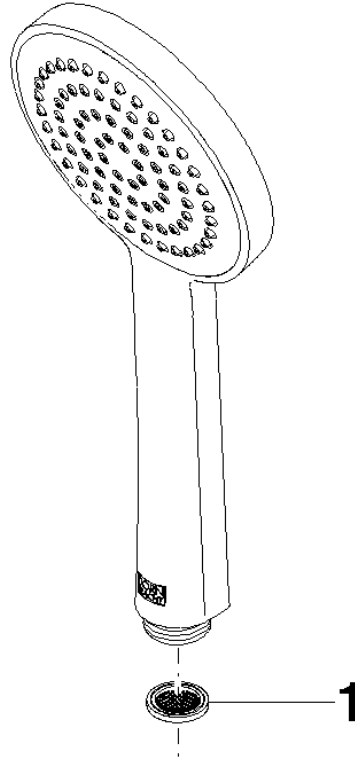

ST 050 305 2979

Fits: IMO, LULU, TARA, LISSÉ, VAIA, META, CYO

- shower with fixed riser projection 453mm
- Rain shower: PURE RAIN, max. flow rate 7 l/min (at 3 bar)
- rain shower Ø 220 mm
- rain shower with anti-scale system
- Hand shower: COMPACT RAIN, max. flow rate 15 l/min (at 3 bar)
- spray head Ø 100mm
- rotary diverter with volume control and shut-off function
- slide-on rosettes Ø 70 mm
- height of fittings up to rain shower (bottom edge) 1009mm
- height of fittings up to top edge of elbow 1150mm
- gauge 150 mm - 13 mm
- metal shower hose 1750mm with integrated anti-twist protection
- 1/2" connection
- slide bar
- Pipe diameter 23.5 mm

## Showerpipe with shower thermostat - Matte Black

---

IMO

ST 050 305 2979

ST 050 305 2979

mm [inches]

**Flow rate chart**

**Certificates**

DVGW\_DW-6517DN0129.      WRAS\_2009011.      LGA\_29981.

ST 050 305 2979

Parts for other  
finishes can be found  
here: [Chrome](#)

Spare parts list

No.	Item Number	Name	Quantity used	Delivery time
1	09 23 01 039 90	sieve	1	2

ST 050 305 2979

Fits: IMO, LULU, TARA, LISSÉ, VAIA, META

- shower with fixed riser projection 453mm
- overhead shower: rain flow
- rain shower Ø 220 mm
- rain shower with anti-scale system
- max. rainshower flow 7 l/min
- rotary diverter with volume control and shut-off function
- slide-on rosettes Ø 70 mm
- height of fittings up to rain shower (bottom edge) 1009mm
- height of fittings up to top edge of elbow 1150mm
- gauge 150 mm - 13 mm
- metal shower hose 1750mm with integrated anti-twist protection
- 1/2" connection
- slide bar
- Pipe diameter 23.5 mm
- quick clearing
- This product can help a building meet the requirements of Green Building Rating Systems, e.g. LEED®, BREEAM®, DGNB