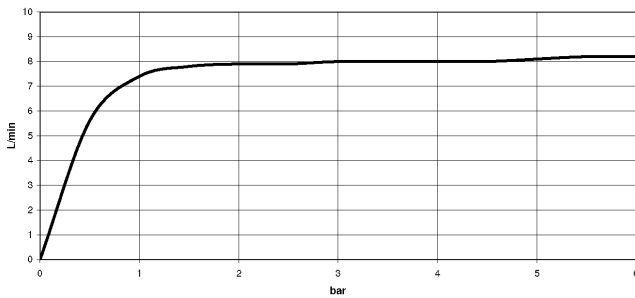

## Showerpipe with shower thermostat - Matte Black

---

IMO

ST 050 305 2979

ST 050 305 2979

mm [inches]  
1:10

Flow rate chart

Certificates