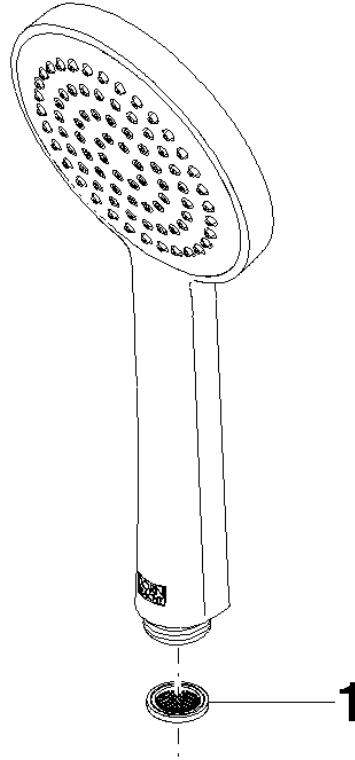

Showerpipe with shower thermostat - Champagne (22kt Gold)

IMO

ST 050 305 2979

Fits: IMO, LULU, TARA, LISSÉ, VAIA, META, CYO

- shower with fixed riser projection 453mm
- Rain shower: PURE RAIN, max. flow rate 7 l/min (at 3 bar)
- rain shower Ø 220 mm
- rain shower with anti-scale system
- Hand shower: COMPACT RAIN, max. flow rate 15 l/min (at 3 bar)
- spray head Ø 100mm
- rotary diverter with volume control and shut-off function
- slide-on rosettes Ø 70 mm
- height of fittings up to rain shower (bottom edge) 1009mm
- height of fittings up to top edge of elbow 1150mm
- gauge 150 mm - 13 mm
- metal shower hose 1750mm with integrated anti-twist protection
- 1/2" connection
- slide bar
- Pipe diameter 23.5 mm

Showerpipe with shower thermostat - Champagne (22kt Gold)

IMO

ST 050 305 2979

Showerpipe with shower thermostat - Champagne (22kt Gold)

IMO

ST 050 305 2979

ST 050 305 2979

mm [inches]

Flow rate chart

Certificates

DVGW_DW-
6517DN0129.

LGA_29981.

ST 050 305 2979

Parts for other
finishes can be found
here: [Chrome](#)

Spare parts list

No.	Item Number	Name	Quantity used	Delivery time
1	09 23 01 039 90	sieve	1	2

ST 050 305 2979

Fits: IMO, LULU, TARA, LISSÉ, VAIA, META

- shower with fixed riser projection 453mm
- overhead shower: rain flow
- rain shower Ø 220 mm
- rain shower with anti-scale system
- max. rainshower flow 7 l/min
- rotary diverter with volume control and shut-off function
- slide-on rosettes Ø 70 mm
- height of fittings up to rain shower (bottom edge) 1009mm
- height of fittings up to top edge of elbow 1150mm
- gauge 150 mm - 13 mm
- metal shower hose 1750mm with integrated anti-twist protection
- 1/2" connection
- slide bar
- Pipe diameter 23.5 mm
- quick clearing
- This product can help a building meet the requirements of Green Building Rating Systems, e.g. LEED®, BREEAM®, DGNB