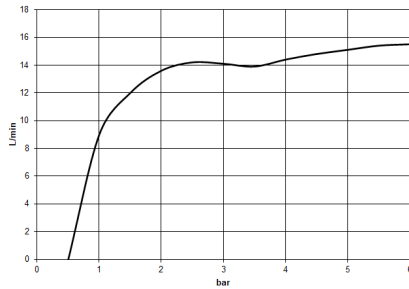

Flow rate chart

Certificates

DVGW_DW-
6517DN0129.

LGA_29981.