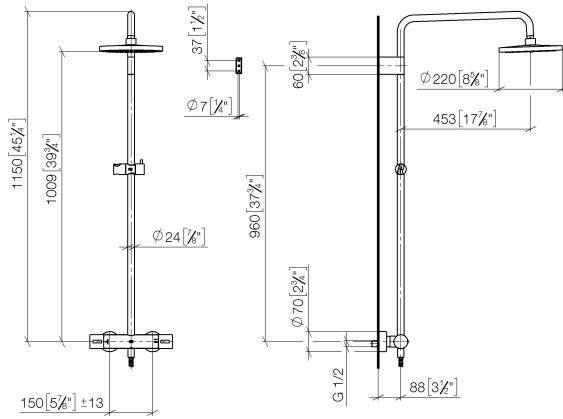

ST 050 305 2979

Fits: IMO, LULU, TARA, LISSÉ, VAIA, META

- shower with fixed riser projection 453mm
- overhead shower: rain flow
- rain shower Ø 220 mm
- rain shower with anti-scale system
- max. rainshower flow 7 l/min
- rotary diverter with volume control and shut-off function
- slide-on rosettes Ø 70 mm
- height of fittings up to rain shower (bottom edge) 1009mm
- height of fittings up to top edge of elbow 1150mm
- gauge 150 mm - 13 mm
- metal shower hose 1750mm with integrated anti-twist protection
- 1/2" connection
- slide bar
- Pipe diameter 23.5 mm
- quick clearing
- This product can help a building meet the requirements of Green Building Rating Systems, e.g. LEED®, BREEAM®, DGNB

Showerpipe with shower thermostat - Champagne (22kt Gold)

IMO

ST 050 305 2979

ST 050 305 2979

mm [inches]
1:10

Flow rate chart

Certificates

DVGW_DW-6509DN0123. WRAS_2204013. LGA_38737.

ST 050 305 2979

Parts for other finishes can be found here: [Chrome](#)

Spare parts list

No.	Item Number	Name	Quantity used	Delivery time
1	90 12 05 092 20-47	shower	1	30
2	09 23 01 039 90	sieve	1	2
3	90 28 22 348 00-47	pipe	1	30
4	90 17 11 150 00-47	holder	1	30
5	90 28 22 349 00-47	pipe	1	30
6	04 17 01 250 00-47	connection	1	60
7	90 17 33 015 00-47	handle	2	30
8	90 14 20 026 00 90	seal	1	2
9	12 570 970-47	Slide unit - Champagne (22kt Gold)	1	30
10	28 322 970-47	Metal shower hose 1/2" x 3/8" x 1750 mm - Champagne (22kt Gold)	1	30