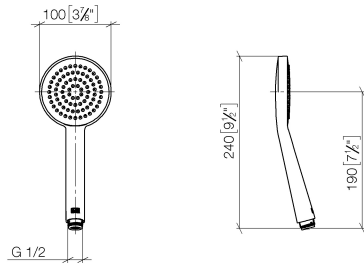

Showerpipe with shower thermostat - Champagne (22kt Gold)

IMO

ST 050 305 2979

Fits: IMO, LULU, TARA, LISSÉ, VAIA, META, CYO

- shower with fixed riser projection 453mm
- Rain shower: PURE RAIN, max. flow rate 7 l/min (at 3 bar)
- rain shower Ø 220 mm
- rain shower with anti-scale system
- Hand shower: COMPACT RAIN, max. flow rate 15 l/min (at 3 bar)
- spray head Ø 100mm
- rotary diverter with volume control and shut-off function
- slide-on rosettes Ø 70 mm
- height of fittings up to rain shower (bottom edge) 1009mm
- height of fittings up to top edge of elbow 1150mm
- gauge 150 mm - 13 mm
- metal shower hose 1750mm with integrated anti-twist protection
- 1/2" connection
- slide bar
- Pipe diameter 23.5 mm

Showerpipe with shower thermostat - Champagne (22kt Gold)

IMO

ST 050 305 2979

Showerpipe with shower thermostat - Champagne (22kt Gold)

IMO

ST 050 305 2979

ST 050 305 2979

mm [inches]

Flow rate chart

Certificates

DVGW_DW-
6517DN0129.

LGA_29981.

ST 050 305 2979

Parts for other
finishes can be found
here: [Chrome](#)

Spare parts list

No.	Item Number	Name	Quantity used	Delivery time
1	09 23 01 039 90	sieve	1	2

ST 050 305 2979

Fits: IMO, LULU, TARA, LISSÉ, VAIA, META

- shower with fixed riser projection 453mm
- overhead shower: rain flow
- rain shower Ø 220 mm
- rain shower with anti-scale system
- max. rainshower flow 7 l/min
- rotary diverter with volume control and shut-off function
- slide-on rosettes Ø 70 mm
- height of fittings up to rain shower (bottom edge) 1009mm
- height of fittings up to top edge of elbow 1150mm
- gauge 150 mm - 13 mm
- metal shower hose 1750mm with integrated anti-twist protection
- 1/2" connection
- slide bar
- Pipe diameter 23.5 mm
- quick clearing
- This product can help a building meet the requirements of Green Building Rating Systems, e.g. LEED®, BREEAM®, DGNB