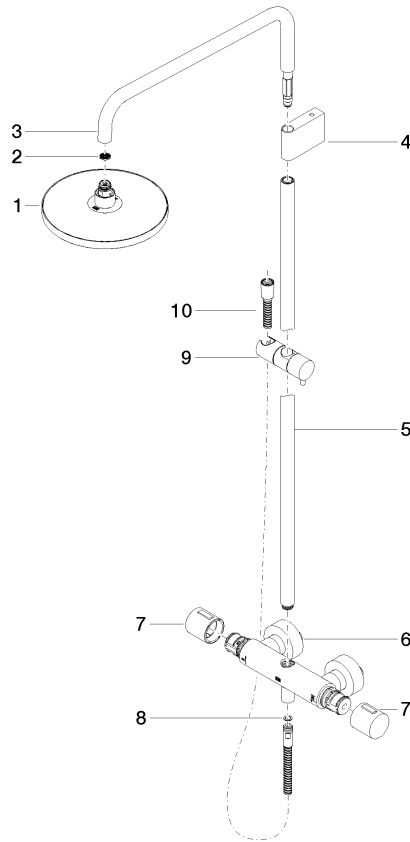

ST 050 305 2979

Fits: IMO, LULU, TARA, LISSÉ, VAIA, META

- shower with fixed riser projection 453mm
- overhead shower: rain flow
- rain shower Ø 220 mm
- rain shower with anti-scale system
- max. rainshower flow 7 l/min
- rotary diverter with volume control and shut-off function
- slide-on rosettes Ø 70 mm
- height of fittings up to rain shower (bottom edge) 1009mm
- height of fittings up to top edge of elbow 1150mm
- gauge 150 mm - 13 mm
- metal shower hose 1750mm with integrated anti-twist protection
- 1/2" connection
- slide bar
- Pipe diameter 23.5 mm
- quick clearing
- This product can help a building meet the requirements of Green Building Rating Systems, e.g. LEED®, BREEAM®, DGNB

Showerpipe with shower thermostat - Champagne (22kt Gold)

IMO

ST 050 305 2979

ST 050 305 2979

mm [inches]
1:10

Flow rate chart

Certificates

DVGW_DW-6509DN0123. WRAS_2204013. LGA_38737.

ST 050 305 2979

Parts for other finishes can be found here: [Chrome](#)

Spare parts list

No.	Item Number	Name	Quantity used	Delivery time
1	90 12 05 092 20-47	shower	1	30
2	09 23 01 039 90	sieve	1	2
3	90 28 22 348 00-47	pipe	1	30
4	90 17 11 150 00-47	holder	1	30
5	90 28 22 349 00-47	pipe	1	30
6	04 17 01 250 00-47	connection	1	60
7	90 17 33 015 00-47	handle	2	30
8	90 14 20 026 00 90	seal	1	2
9	12 570 970-47	Slide unit - Champagne (22kt Gold)	1	30
10	28 322 970-47	Metal shower hose 1/2" x 3/8" x 1750 mm - Champagne (22kt Gold)	1	30