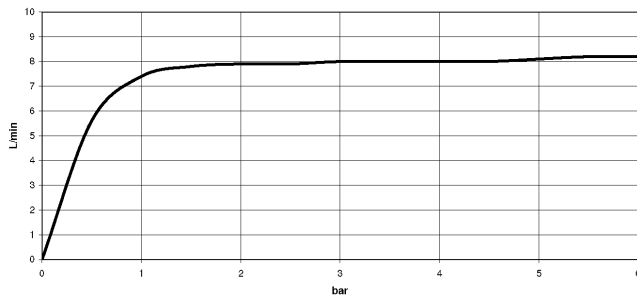

Showerpipe with shower thermostat - Champagne (22kt Gold)

IMO

ST 050 305 2979

ST 050 305 2979

mm [inches]
1:10

Flow rate chart

Certificates

DVGW_DW-6509DN0123. WRAS_2204013. LGA_38737.