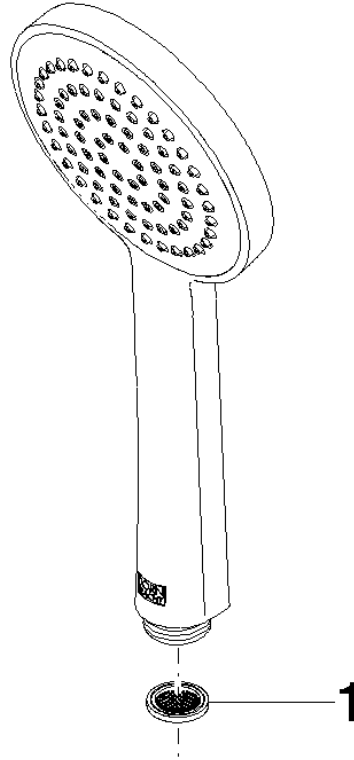

ST 050 305 2979

Fits: IMO, LULU, TARA, LISSÉ, VAIA, META, CYO

- shower with fixed riser projection 453mm
- Rain shower: PURE RAIN, max. flow rate 7 l/min (at 3 bar)
- rain shower Ø 220 mm
- rain shower with anti-scale system
- Hand shower: COMPACT RAIN, max. flow rate 15 l/min (at 3 bar)
- spray head Ø 100mm
- rotary diverter with volume control and shut-off function
- slide-on rosettes Ø 70 mm
- height of fittings up to rain shower (bottom edge) 1009mm
- height of fittings up to top edge of elbow 1150mm
- gauge 150 mm - 13 mm
- metal shower hose 1750mm with integrated anti-twist protection
- 1/2" connection
- slide bar
- Pipe diameter 23.5 mm

Showerpipe with shower thermostat - Brushed Dark Platinum

IMO

ST 050 305 2979

Showerpipe with shower thermostat - Brushed Dark Platinum

IMO

ST 050 305 2979

ST 050 305 2979

mm [inches]

Flow rate chart

Certificates

DVGW_DW-6517DN0129. WRAS_2009011. LGA_29981.

ST 050 305 2979

Parts for other
finishes can be found
here: [Chrome](#)

Spare parts list

No.	Item Number	Name	Quantity used	Delivery time
1	09 23 01 039 90	sieve	1	2

ST 050 305 2979

Fits: IMO, LULU, TARA, LISSÉ, VAIA, META

- shower with fixed riser projection 453mm
- overhead shower: rain flow
- rain shower Ø 220 mm
- rain shower with anti-scale system
- max. rainshower flow 7 l/min
- rotary diverter with volume control and shut-off function
- slide-on rosettes Ø 70 mm
- height of fittings up to rain shower (bottom edge) 1009mm
- height of fittings up to top edge of elbow 1150mm
- gauge 150 mm - 13 mm
- metal shower hose 1750mm with integrated anti-twist protection
- 1/2" connection
- slide bar
- Pipe diameter 23.5 mm
- quick clearing
- This product can help a building meet the requirements of Green Building Rating Systems, e.g. LEED®, BREEAM®, DGNB