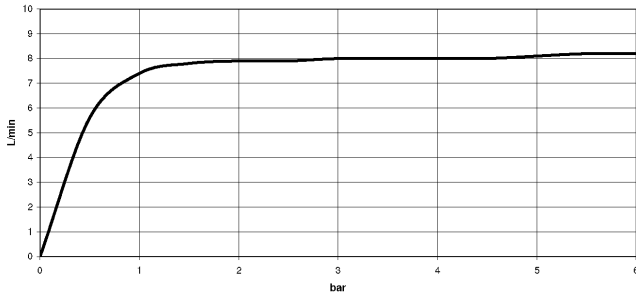

Flow rate chart

Certificates

DVGW_DW-6509DN0123.   Belgaqua_21-032-27_5.   WRAS_2204013.   LGA_38737.