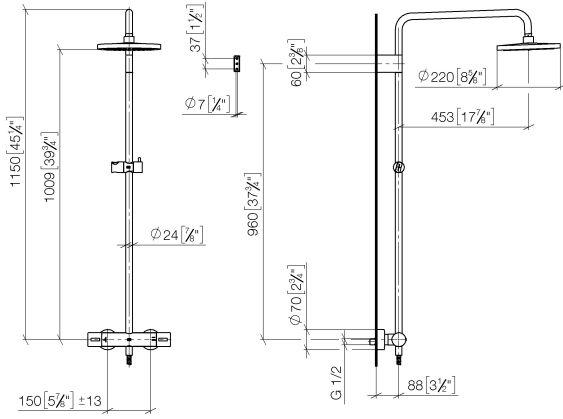

	Hand shower FlowReduce - Brushed Dark Platinum	28 018 979-99 0010
--	---	-----------------------

Showerpipe with shower thermostat - Brushed Dark Platinum

IMO

ST 050 305 2979

ST 050 305 2979

mm [inches]
1:10

Flow rate chart

Certificates

DVGW_DW-6509DN0123. Belgaqua_21-032-27_5. WRAS_2204013. LGA_38737.

ST 050 305 2979

Parts for other finishes can be found here: [Chrome](#)

Spare parts list

No.	Item Number	Name	Quantity used	Delivery time
1	90 12 05 092 20-99	shower	1	30
2	09 23 01 039 90	sieve	1	2
3	90 28 22 348 00-99	pipe	1	30
4	90 17 11 150 00-99	holder	1	30
5	90 28 22 349 00-99	pipe	1	30
6	04 17 01 250 00-99	connection	1	30
7	90 17 33 015 00-99	handle	2	30
8	90 14 20 026 00 90	seal	1	2
9	12 570 970-99	Slide unit - Brushed Dark Platinum	1	30
10	28 322 970-99	Metal shower hose 1/2" x 3/8" x 1750 mm - Brushed Dark Platinum	1	2