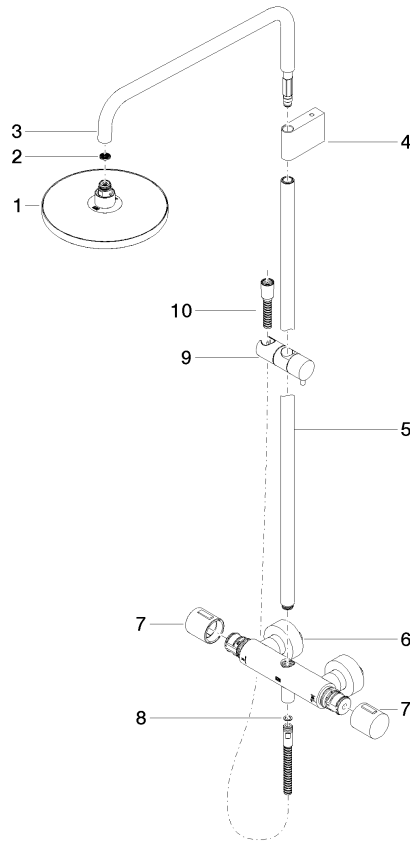

ST 050 305 2979

Fits: IMO, LULU, TARA, LISSÉ, VAIA, META, CYO

- shower with fixed riser projection 453mm
- Rain shower: PURE RAIN, max. flow rate 7 l/min (at 3 bar)
- rain shower Ø 220 mm
- rain shower with anti-scale system
- Hand shower: COMPACT RAIN, max. flow rate 15 l/min (at 3 bar)
- spray head Ø 100mm
- rotary diverter with volume control and shut-off function
- slide-on rosettes Ø 70 mm
- height of fittings up to rain shower (bottom edge) 1009mm
- height of fittings up to top edge of elbow 1150mm
- gauge 150 mm - 13 mm
- metal shower hose 1750mm with integrated anti-twist protection
- 1/2" connection
- slide bar
- Pipe diameter 23.5 mm

	Hand shower FlowReduce - Brushed Dark Platinum	28 018 979-99 0010
--	---	-----------------------

Showerpipe with shower thermostat - Brushed Dark Platinum

IMO

ST 050 305 2979

ST 050 305 2979

mm [inches]
1:10

Flow rate chart

Certificates

DVGW_DW-6509DN0123. Belgaqua_21-032-27_5. WRAS_2204013. LGA_38737.

ST 050 305 2979

Parts for other finishes can be found here: [Chrome](#)

Spare parts list

No.	Item Number	Name	Quantity used	Delivery time
1	90 12 05 092 20-99	shower	1	30
2	09 23 01 039 90	sieve	1	2
3	90 28 22 348 00-99	pipe	1	30
4	90 17 11 150 00-99	holder	1	30
5	90 28 22 349 00-99	pipe	1	30
6	04 17 01 250 00-99	connection	1	30
7	90 17 33 015 00-99	handle	2	30
8	90 14 20 026 00 90	seal	1	2
9	12 570 970-99	Slide unit - Brushed Dark Platinum	1	30
10	28 322 970-99	Metal shower hose 1/2" x 3/8" x 1750 mm - Brushed Dark Platinum	1	2