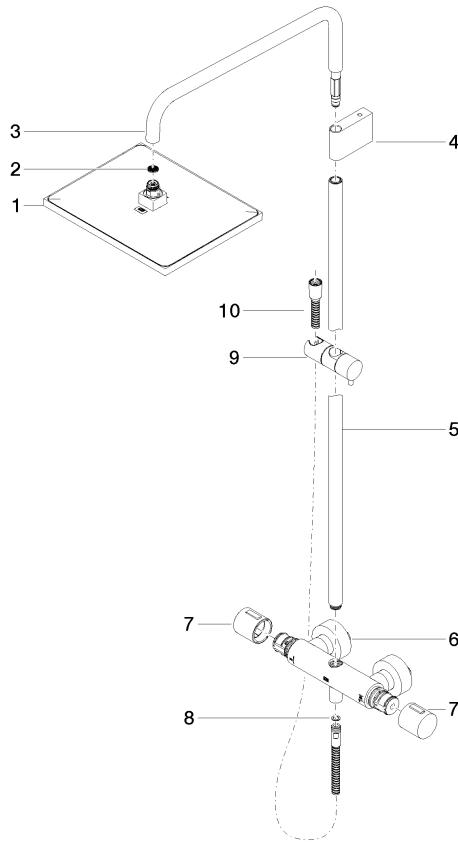

ST 050 306 0980

Fits: IMO, MEM, CL.1, CYO

- shower with fixed riser projection 453mm
- Rain shower: PURE RAIN, max. flow rate 20 l/min (at 3 bar)
- Function from: 12 l/min
- rain shower 300 x 240mm
- rain shower with anti-scale system
- Hand shower: COMPACT RAIN, max. flow rate 15 l/min (at 3 bar)
- spray head Ø 100mm
- rotary diverter with volume control and shut-off function
- slide-on rosettes Ø 70 mm
- height of fittings up to rain shower (bottom edge) 1009mm
- height of fittings up to top edge of elbow 1150mm
- gauge 150 mm - 13 mm
- metal shower hose 1750mm with integrated anti-twist protection
- 1/2" connection
- slide bar
- Pipe diameter 23.5 mm

Fits: IMO, MEM, CL.1, CYO

- shower with fixed riser projection 453mm
- overhead shower: rain flow
- rain shower 300 x 240mm
- rain shower with anti-scale system
- max. rainshower flow 20 l/min
- Function from: 12 l/min
- rotary diverter with volume control and shut-off function
- slide-on rosettes Ø 70 mm
- height of fittings up to rain shower (bottom edge) 1009mm
- height of fittings up to top edge of elbow 1150mm
- gauge 150 mm - 13 mm
- metal shower hose 1750mm with integrated anti-twist protection
- 1/2" connection
- slide bar
- Pipe diameter 23.5 mm
- quick clearing

	Hand shower - Brushed Dark Platinum	28 018 979-99
--	--	---------------

ST 050 306 0980

Flow rate chart

Certificates

LGA_29987. Belgaqua_21-032- WRAS_2204013. LGA_38669.
27_5.

ST 050 306 0980

Parts for other finishes can be found here: [Chrome](#)

Spare parts list

No.	Item Number	Name	Quantity used	Delivery time
1	04 12 05 063 00-99	shower	1	30
2	09 23 01 039 90	sieve	1	2
3	90 28 22 348 00-99	pipe	1	30
4	90 17 11 150 00-99	holder	1	30
5	90 28 22 349 00-99	pipe	1	30
6	04 17 01 250 00-99	connection	1	30
7	90 17 33 015 00-99	handle	2	30
8	90 14 20 026 00 90	seal	1	2
9	12 570 970-99	Slide unit - Brushed Dark Platinum	1	30
10	28 322 970-99	Metal shower hose 1/2" x 3/8" x 1750 mm - Brushed Dark Platinum	1	2