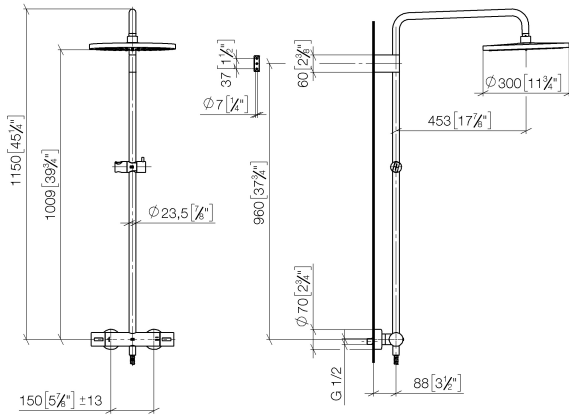

Required miscellaneous

	Hand shower - Brushed Platinum	28 018 979-06
--	---------------------------------------	---------------

ST 050 306 6979

mm [inches]
1:10

Flow rate chart

Certificates

DVGW_DW-6509DN0123. Belgaqua_21-032-27_5. WRAS_2204013. LGA_38736.

ST 050 306 6979

- Three or five settings: COMPACT RAIN, COMPACT SOFT FLOW, COMPACT AQUAPRESSURE FLOW, max. flow rate 15 l/min (at 3 bar)
- with anti-scale system
- spray head Ø 100mm
- 1/2" connection
- WRAS 1704043
- Function from: 7 l/min