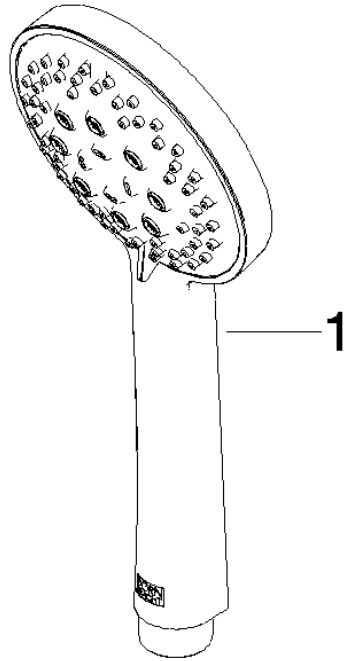

ST 050 306 6979

Fits: IMO, LULU, TARA, LISSÉ, VAIA, META, CYO

- shower with fixed riser projection 453mm
- Rain shower: PURE RAIN, max. flow rate 14 l/min (at 3 bar)
- Function from: 10 l/min
- rain shower Ø 300 mm
- rain shower with anti-scale system
- Hand shower: Three or five settings: COMPACT RAIN, COMPACT SOFT FLOW, COMPACT AQUAPRESSURE FLOW, max. flow rate 15 l/min (at 3 bar)
- spray head Ø 100mm
- rotary diverter with volume control and shut-off function
- slide-on rosettes Ø 70 mm
- height of fittings up to rain shower (bottom edge) 1009mm
- height of fittings up to top edge of elbow 1150mm
- gauge 150 mm - 13 mm
- metal shower hose 1750mm with integrated anti-twist protection
- 1/2" connection
- slide bar
- Pipe diameter 23.5 mm

Fits: IMO, LULU, TARA, LISSÉ, VAIA, META

- shower with fixed riser projection 453mm
- overhead shower: rain flow
- rain shower Ø 300 mm
- rain shower with anti-scale system
- max. rainshower flow 14 l/min
- Function from: 10 l/min
- rotary diverter with volume control and shut-off function
- slide-on rosettes Ø 70 mm
- height of fittings up to rain shower (bottom edge) 1009mm
- height of fittings up to top edge of elbow 1150mm
- gauge 150 mm - 13 mm
- metal shower hose 1750mm with integrated anti-twist protection
- 1/2" connection
- slide bar
- Pipe diameter 23.5 mm
- quick clearing

Showerpipe with shower thermostat - Brushed Platinum

IMO

ST 050 306 6979

Showerpipe with shower thermostat - Brushed Platinum

IMO

ST 050 306 6979

ST 050 306 6979

mm [inches]

Flow rate chart

Certificates

LGA_29984.

DVGW_DW-
6517DN0129.

WRAS_2210003.

ST 050 306 6979

Parts for other
finishes can be found
here: [Chrome](#)

Spare parts list