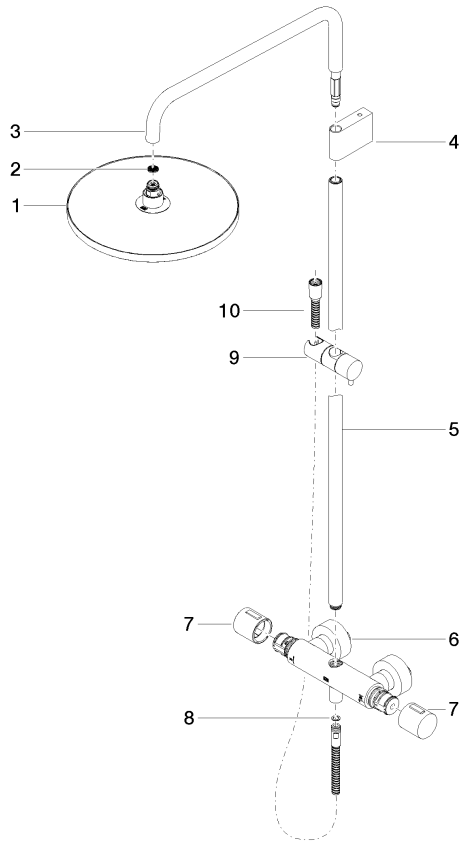

Fits: IMO, LULU, TARA, LISSÉ, VAIA, META

- shower with fixed riser projection 453mm
- overhead shower: rain flow
- rain shower Ø 300 mm
- rain shower with anti-scale system
- max. rainshower flow 14 l/min
- Function from: 10 l/min
- rotary diverter with volume control and shut-off function
- slide-on rosettes Ø 70 mm
- height of fittings up to rain shower (bottom edge) 1009mm
- height of fittings up to top edge of elbow 1150mm
- gauge 150 mm - 13 mm
- metal shower hose 1750mm with integrated anti-twist protection
- 1/2" connection
- slide bar
- Pipe diameter 23.5 mm
- quick clearing

Required miscellaneous

	Hand shower - Brushed Platinum	28 018 979-06
--	---------------------------------------	---------------

ST 050 306 6979

mm [inches]
1:10

Flow rate chart

Certificates

DVGW_DW-6509DN0123. Belgaqua_21-032-27_5. WRAS_2204013. LGA_38736.

ST 050 306 6979

Parts for other finishes can be found here: [Chrome](#)

Spare parts list

No.	Item Number	Name	Quantity used	Delivery time
1	04 12 05 091 00-06	shower	1	10
2	09 23 01 039 90	sieve	1	2
3	90 28 22 348 00-06	pipe	1	10
4	90 17 11 150 00-06	holder	1	10
5	90 28 22 349 00-06	pipe	1	10
6	04 17 01 250 00-06	connection	1	10
7	90 17 33 015 00-06	handle	2	10
8	90 14 20 026 00 90	seal	1	2
9	12 570 970-06	Slide unit - Brushed Platinum	1	10
10	28 322 970-06	Metal shower hose 1/2" x 3/8" x 1750 mm - Brushed Platinum	1	2