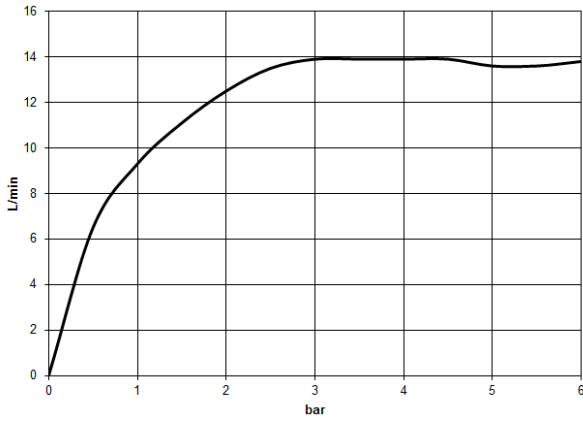

Required miscellaneous

	Hand shower - Brushed Platinum	28 018 979-06
--	---------------------------------------	---------------

ST 050 306 6979

mm [inches]
1:10

Flow rate chart

Certificates

DVGW_DW-6509DN0123. Belgaqua_21-032-27_5. WRAS_2204013. LGA_38736.