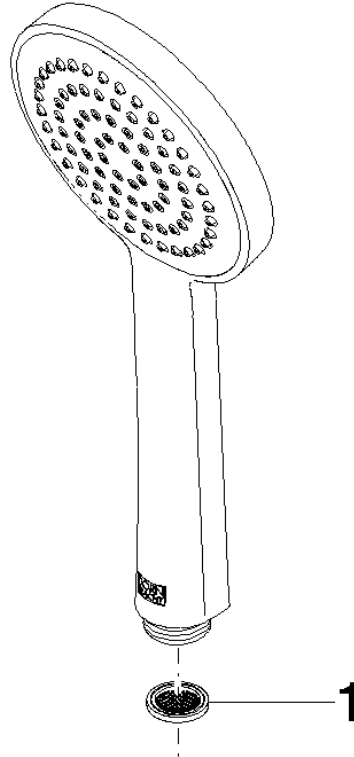

Showerpipe with single-lever shower mixer - Brushed Platinum

IMO

ST 050 306 7979

Fits: IMO, LULU, TARA, LISSÉ, VAIA, META, CYO

- shower with fixed riser projection 450mm
 - Rain shower: PURE RAIN, max. flow rate 14 l/min (at 3 bar)
 - rain shower Ø 220 mm
 - rain shower with anti-scale system
 - Hand shower: COMPACT RAIN, max. flow rate 15 l/min (at 3 bar)
 - spray head Ø 100mm
 - height of fittings up to rain shower (bottom edge) 1010mm
 - height of fittings up to top edge of elbow 1150mm
 - metal shower hose 1750mm with integrated anti-twist protection
 - 1/2" connection
 - slide bar
 - Pipe diameter 23.5 mm
 - automatic diverter for fixed-riser shower/hand shower
- Intrinsic protection against back flow.**

Showerpipe with single-lever shower mixer - Brushed Platinum

IMO

ST 050 306 7979

Showerpipe with single-lever shower mixer - Brushed Platinum

IMO

ST 050 306 7979

ST 050 306 7979

mm [inches]

Flow rate chart

Certificates

DVGW_DW-6517DN0129. WRAS_2009011. LGA_29981.

ST 050 306 7979

Parts for other finishes can be found here: [Chrome](#)

Spare parts list

No.	Item Number	Name	Quantity used	Delivery time
1	09 23 01 039 90	sieve	1	2

ST 050 306 7979

Fits: IMO, LULU, TARA, LISSÉ, VAIA, META

- shower with fixed riser projection 450mm
- overhead shower: rain flow
- rain shower Ø 220 mm
- rain shower with anti-scale system
- max. rainshower flow 14 l/min
- height of fittings up to rain shower (bottom edge) 1010mm
- height of fittings up to top edge of elbow 1150mm
- metal shower hose 1750mm with integrated anti-twist protection
- 1/2" connection
- slide bar
- Pipe diameter 23.5 mm
- automatic diverter for fixed-riser shower/hand shower
- quick clearing