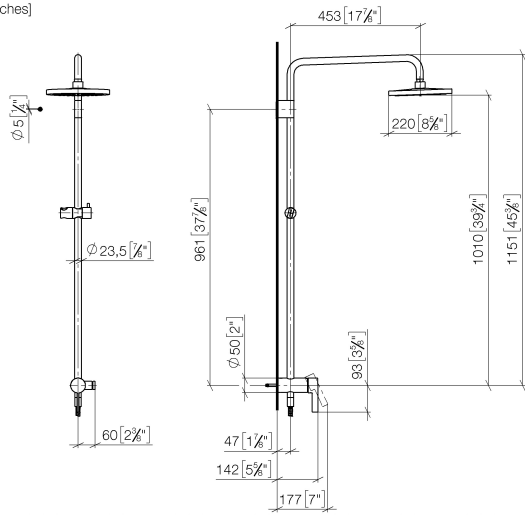

Showerpipe with single-lever shower mixer - Brushed Platinum

IMO

ST 050 306 7979

Fits: IMO, LULU, TARA, LISSÉ, VAIA, META, CYO

- shower with fixed riser projection 450mm
 - Rain shower: PURE RAIN, max. flow rate 14 l/min (at 3 bar)
 - rain shower Ø 220 mm
 - rain shower with anti-scale system
 - Hand shower: COMPACT RAIN, max. flow rate 15 l/min (at 3 bar)
 - spray head Ø 100mm
 - height of fittings up to rain shower (bottom edge) 1010mm
 - height of fittings up to top edge of elbow 1150mm
 - metal shower hose 1750mm with integrated anti-twist protection
 - 1/2" connection
 - slide bar
 - Pipe diameter 23.5 mm
 - automatic diverter for fixed-riser shower/hand shower
- Intrinsic protection against back flow.**

IMO

ST 050 306 7979

ST 050 306 7979

mm [inches]
1:10

Flow rate chart

Certificates

DVGW_DW-
6512DN0126.

Belgaqua_21-025-
27_1.

WRAS_2101043.

LGA_38677.

ST 050 306 7979

Spare parts list

No.	Item Number	Name	Quantity used	Delivery time
1	04 12 05 092 00-06	shower	1	10
2	09 23 01 039 90	sieve	1	2
3	90 28 22 348 00-06	pipe	1	10
4	90 17 11 149 00-06	holder	1	10
5	04 28 22 349 00-06	pipe	1	10
6	28 322 970-06	Metal shower hose 1/2" x 3/8" x 1750 mm - Brushed Platinum	1	2
7	12 570 970-06	Slide unit - Brushed Platinum	1	10
8	90 17 01 251 00-06	connection	1	10
9	90 14 20 026 00 90	seal	1	2