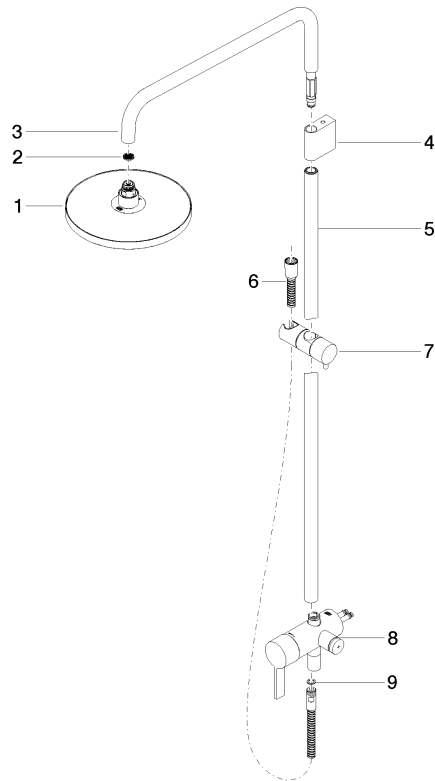

Showerpipe with single-lever shower mixer - Brushed Platinum

IMO

ST 050 306 7979

Fits: IMO, LULU, TARA, LISSÉ, VAIA, META, CYO

- shower with fixed riser projection 450mm
 - Rain shower: PURE RAIN, max. flow rate 14 l/min (at 3 bar)
 - rain shower Ø 220 mm
 - rain shower with anti-scale system
 - Hand shower: COMPACT RAIN, max. flow rate 15 l/min (at 3 bar)
 - spray head Ø 100mm
 - height of fittings up to rain shower (bottom edge) 1010mm
 - height of fittings up to top edge of elbow 1150mm
 - metal shower hose 1750mm with integrated anti-twist protection
 - 1/2" connection
 - slide bar
 - Pipe diameter 23.5 mm
 - automatic diverter for fixed-riser shower/hand shower
- Intrinsic protection against back flow.**

ST 050 306 7979

Fits: IMO, LULU, TARA, LISSÉ, VAIA, META

- shower with fixed riser projection 450mm
- overhead shower: rain flow
- rain shower Ø 220 mm
- rain shower with anti-scale system
- max. rainshower flow 14 l/min
- height of fittings up to rain shower (bottom edge) 1010mm
- height of fittings up to top edge of elbow 1150mm
- metal shower hose 1750mm with integrated anti-twist protection
- 1/2" connection
- slide bar
- Pipe diameter 23.5 mm
- automatic diverter for fixed-riser shower/hand shower
- quick clearing

IMO

ST 050 306 7979

ST 050 306 7979

mm [inches]
1:10

Flow rate chart

Certificates

DVGW_DW-
6512DN0126.

Belgaqua_21-025-
27_1.

WRAS_2101043.

LGA_38677.

ST 050 306 7979

Spare parts list

No.	Item Number	Name	Quantity used	Delivery time
1	04 12 05 092 00-06	shower	1	10
2	09 23 01 039 90	sieve	1	2
3	90 28 22 348 00-06	pipe	1	10
4	90 17 11 149 00-06	holder	1	10
5	04 28 22 349 00-06	pipe	1	10
6	28 322 970-06	Metal shower hose 1/2" x 3/8" x 1750 mm - Brushed Platinum	1	2
7	12 570 970-06	Slide unit - Brushed Platinum	1	10
8	90 17 01 251 00-06	connection	1	10
9	90 14 20 026 00 90	seal	1	2