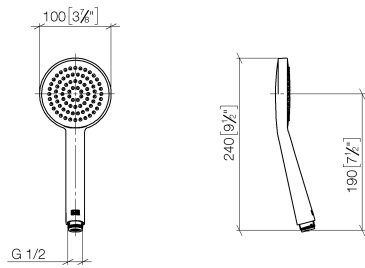

Showerpipe with single-lever shower mixer - Brushed Champagne (22kt Gold)

IMO

ST 050 306 7979

Fits: IMO, LULU, TARA, LISSÉ, VAIA, META, CYO

- shower with fixed riser projection 450mm
 - Rain shower: PURE RAIN, max. flow rate 14 l/min (at 3 bar)
 - rain shower Ø 220 mm
 - rain shower with anti-scale system
 - Hand shower: COMPACT RAIN, max. flow rate 15 l/min (at 3 bar)
 - spray head Ø 100mm
 - height of fittings up to rain shower (bottom edge) 1010mm
 - height of fittings up to top edge of elbow 1150mm
 - metal shower hose 1750mm with integrated anti-twist protection
 - 1/2" connection
 - slide bar
 - Pipe diameter 23.5 mm
 - automatic diverter for fixed-riser shower/hand shower
- Intrinsic protection against back flow.**

Showerpipe with single-lever shower mixer - Brushed Champagne (22kt Gold)

IMO

ST 050 306 7979

Showerpipe with single-lever shower mixer - Brushed Champagne (22kt Gold)

IMO

ST 050 306 7979

ST 050 306 7979

mm [inches]

Flow rate chart

Certificates

DVGW_DW-
6517DN0129.

LGA_29981.

ST 050 306 7979

Parts for other finishes can be found here: [Chrome](#)

Spare parts list

No.	Item Number	Name	Quantity used	Delivery time
1	09 23 01 039 90	sieve	1	2

ST 050 306 7979

Fits: IMO, LULU, TARA, LISSÉ, VAIA, META

- shower with fixed riser projection 450mm
- overhead shower: rain flow
- rain shower Ø 220 mm
- rain shower with anti-scale system
- max. rainshower flow 14 l/min
- height of fittings up to rain shower (bottom edge) 1010mm
- height of fittings up to top edge of elbow 1150mm
- metal shower hose 1750mm with integrated anti-twist protection
- 1/2" connection
- slide bar
- Pipe diameter 23.5 mm
- automatic diverter for fixed-riser shower/hand shower
- quick clearing