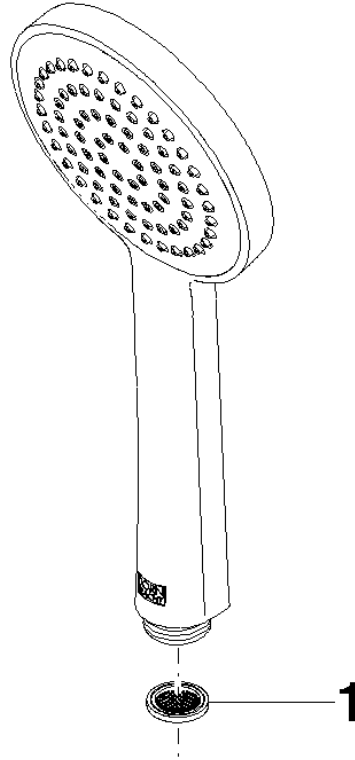

Showerpipe with single-lever shower mixer - Brushed Champagne (22kt Gold)

IMO

ST 050 306 7979

Fits: IMO, LULU, TARA, LISSÉ, VAIA, META, CYO

- shower with fixed riser projection 450mm
 - Rain shower: PURE RAIN, max. flow rate 14 l/min (at 3 bar)
 - rain shower Ø 220 mm
 - rain shower with anti-scale system
 - Hand shower: COMPACT RAIN, max. flow rate 15 l/min (at 3 bar)
 - spray head Ø 100mm
 - height of fittings up to rain shower (bottom edge) 1010mm
 - height of fittings up to top edge of elbow 1150mm
 - metal shower hose 1750mm with integrated anti-twist protection
 - 1/2" connection
 - slide bar
 - Pipe diameter 23.5 mm
 - automatic diverter for fixed-riser shower/hand shower
- Intrinsic protection against back flow.**

Showerpipe with single-lever shower mixer - Brushed Champagne (22kt Gold)

IMO

ST 050 306 7979

Showerpipe with single-lever shower mixer - Brushed Champagne (22kt Gold)

IMO

ST 050 306 7979

ST 050 306 7979

mm [inches]

Flow rate chart

Certificates

DVGW_DW-
6517DN0129.

LGA_29981.

ST 050 306 7979

Parts for other finishes can be found here: [Chrome](#)

Spare parts list

No.	Item Number	Name	Quantity used	Delivery time
1	09 23 01 039 90	sieve	1	2

ST 050 306 7979

Fits: IMO, LULU, TARA, LISSÉ, VAIA, META

- shower with fixed riser projection 450mm
- overhead shower: rain flow
- rain shower Ø 220 mm
- rain shower with anti-scale system
- max. rainshower flow 14 l/min
- height of fittings up to rain shower (bottom edge) 1010mm
- height of fittings up to top edge of elbow 1150mm
- metal shower hose 1750mm with integrated anti-twist protection
- 1/2" connection
- slide bar
- Pipe diameter 23.5 mm
- automatic diverter for fixed-riser shower/hand shower
- quick clearing