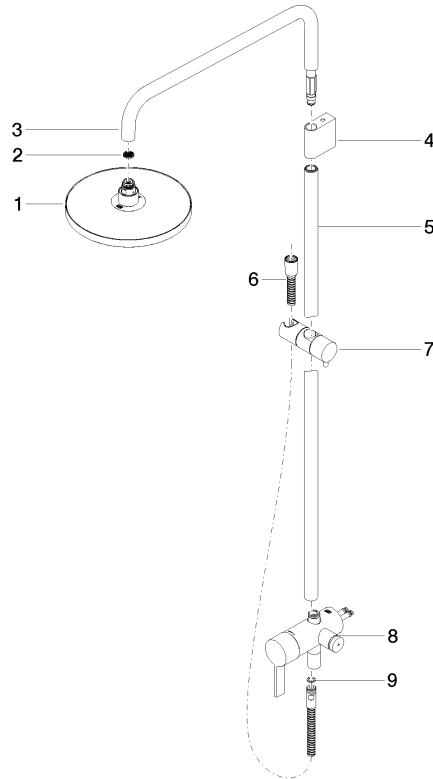

Showerpipe with single-lever shower mixer - Brushed Champagne (22kt Gold)

IMO

ST 050 306 7979

Fits: IMO, LULU, TARA, LISSÉ, VAIA, META, CYO

- shower with fixed riser projection 450mm
 - Rain shower: PURE RAIN, max. flow rate 14 l/min (at 3 bar)
 - rain shower Ø 220 mm
 - rain shower with anti-scale system
 - Hand shower: COMPACT RAIN, max. flow rate 15 l/min (at 3 bar)
 - spray head Ø 100mm
 - height of fittings up to rain shower (bottom edge) 1010mm
 - height of fittings up to top edge of elbow 1150mm
 - metal shower hose 1750mm with integrated anti-twist protection
 - 1/2" connection
 - slide bar
 - Pipe diameter 23.5 mm
 - automatic diverter for fixed-riser shower/hand shower
- Intrinsic protection against back flow.**

ST 050 306 7979

Fits: IMO, LULU, TARA, LISSÉ, VAIA, META

- shower with fixed riser projection 450mm
- overhead shower: rain flow
- rain shower Ø 220 mm
- rain shower with anti-scale system
- max. rainshower flow 14 l/min
- height of fittings up to rain shower (bottom edge) 1010mm
- height of fittings up to top edge of elbow 1150mm
- metal shower hose 1750mm with integrated anti-twist protection
- 1/2" connection
- slide bar
- Pipe diameter 23.5 mm
- automatic diverter for fixed-riser shower/hand shower
- quick clearing

Showerpipe with single-lever shower mixer - Brushed Champagne (22kt Gold)

IMO

ST 050 306 7979

ST 050 306 7979

mm [inches]
1:10

Flow rate chart

Certificates

DVGW_DW-
6512DN0126.

LGA_38677.

ST 050 306 7979

Parts for other finishes can be found here: [Chrome](#)

Spare parts list

No.	Item Number	Name	Quantity used	Delivery time
1	04 12 05 092 00-46	shower	1	60
2	09 23 01 039 90	sieve	1	2
3	90 28 22 348 00-46	pipe	1	30
4	90 17 11 149 00-46	holder	1	30
5	04 28 22 349 00-46	pipe	1	60
6	28 322 970-46	Metal shower hose 1/2" x 3/8" x 1750 mm - Brushed Champagne (22kt Gold)	1	30
7	12 570 970-46	Slide unit - Brushed Champagne (22kt Gold)	1	30
8	90 17 01 251 00-46	connection	1	30
9	90 14 20 026 00 90	seal	1	2