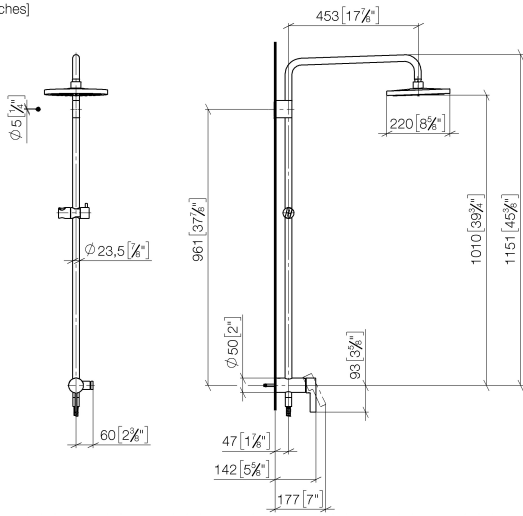

Showerpipe with single-lever shower mixer - Brushed Champagne (22kt Gold)

IMO

ST 050 306 7979

Fits: IMO, LULU, TARA, LISSÉ, VAIA, META, CYO

- shower with fixed riser projection 450mm
 - Rain shower: PURE RAIN, max. flow rate 14 l/min (at 3 bar)
 - rain shower Ø 220 mm
 - rain shower with anti-scale system
 - Hand shower: COMPACT RAIN, max. flow rate 15 l/min (at 3 bar)
 - spray head Ø 100mm
 - height of fittings up to rain shower (bottom edge) 1010mm
 - height of fittings up to top edge of elbow 1150mm
 - metal shower hose 1750mm with integrated anti-twist protection
 - 1/2" connection
 - slide bar
 - Pipe diameter 23.5 mm
 - automatic diverter for fixed-riser shower/hand shower
- Intrinsic protection against back flow.**

ST 050 306 7979

Fits: IMO, LULU, TARA, LISSÉ, VAIA, META

- shower with fixed riser projection 450mm
- overhead shower: rain flow
- rain shower Ø 220 mm
- rain shower with anti-scale system
- max. rainshower flow 14 l/min
- height of fittings up to rain shower (bottom edge) 1010mm
- height of fittings up to top edge of elbow 1150mm
- metal shower hose 1750mm with integrated anti-twist protection
- 1/2" connection
- slide bar
- Pipe diameter 23.5 mm
- automatic diverter for fixed-riser shower/hand shower
- quick clearing

Showerpipe with single-lever shower mixer - Brushed Champagne (22kt Gold)

IMO

ST 050 306 7979

ST 050 306 7979

mm [inches]
1:10

Flow rate chart

Certificates

DVGW_DW-
6512DN0126.

LGA_38677.

ST 050 306 7979

Parts for other finishes can be found here: [Chrome](#)

Spare parts list

No.	Item Number	Name	Quantity used	Delivery time
1	04 12 05 092 00-46	shower	1	60
2	09 23 01 039 90	sieve	1	2
3	90 28 22 348 00-46	pipe	1	30
4	90 17 11 149 00-46	holder	1	30
5	04 28 22 349 00-46	pipe	1	60
6	28 322 970-46	Metal shower hose 1/2" x 3/8" x 1750 mm - Brushed Champagne (22kt Gold)	1	30
7	12 570 970-46	Slide unit - Brushed Champagne (22kt Gold)	1	30
8	90 17 01 251 00-46	connection	1	30
9	90 14 20 026 00 90	seal	1	2