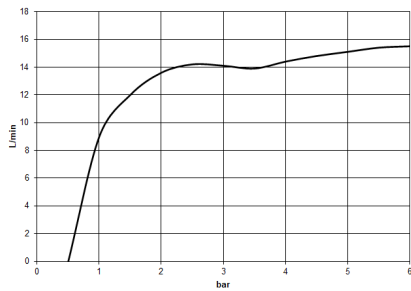

Flow rate chart

Certificates

DVGW_DW-
6517DN0129.

LGA_29981.