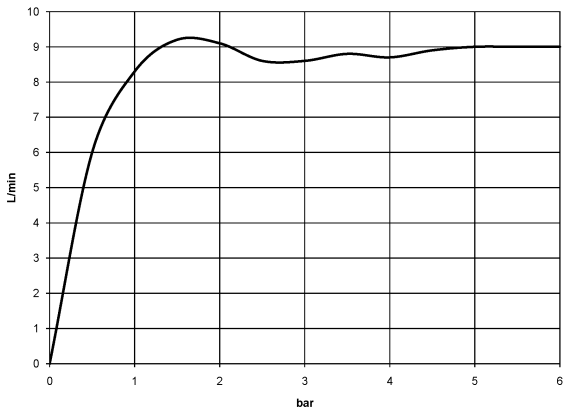

Required miscellaneous

Hand shower - Brushed Platinum 28 016 979-06

VAIA Shower pipe with shower thermostat - Brushed Platinum

VAIA

ST 050 307 3809

ST 050 307 3809

Flow rate chart

Certificates