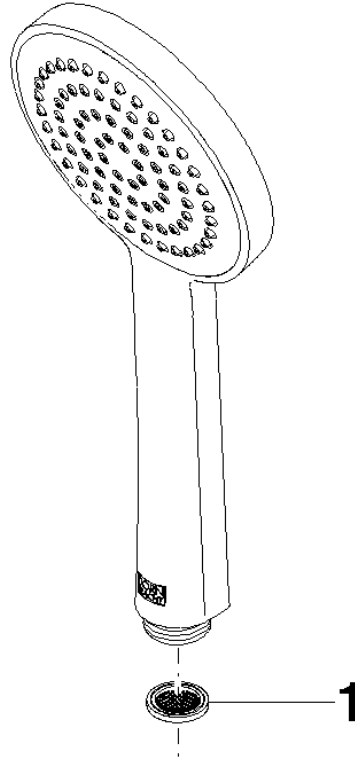

ST 050 307 3809

- shower with fixed riser projection 452mm
- Rain shower: PURE RAIN, max. flow rate 7 l/min (at 3 bar)
- Function from: 6 l/min
- rain shower Ø 220 mm
- rain shower with anti-scale system
- Hand shower: COMPACT RAIN, max. flow rate 15 l/min (at 3 bar)
- rotary diverter with volume control and shut-off function
- slide-on rosettes Ø 70 mm
- height of fittings up to rain shower (bottom edge) 964mm
- height of fittings up to top edge of elbow 1267mm
- gauge 150 mm - 13 mm
- metal shower hose 1750mm with integrated anti-twist protection
- 1/2" connection
- slide bar
- Pipe diameter 23.5 mm

VAIA Shower pipe with shower thermostat - Brushed Platinum

VAIA

ST 050 307 3809

VAIA Shower pipe with shower thermostat - Brushed Platinum

VAIA

ST 050 307 3809

ST 050 307 3809

mm [inches]

Flow rate chart

Certificates

DVGW_DW-6517DN0129. WRAS_2009011. LGA_29981.

ST 050 307 3809

Parts for other
finishes can be found
here: [Chrome](#)

Spare parts list

No.	Item Number	Name	Quantity used	Delivery time
1	09 23 01 039 90	sieve	1	2

ST 050 307 3809

- shower with fixed riser projection 452mm
- overhead shower: rain flow
- rain shower Ø 220 mm
- rain shower with anti-scale system
- max. rainshower flow 7 l/min
- Function from: 6 l/min
- rotary diverter with volume control and shut-off function
- slide-on rosettes Ø 70 mm
- height of fittings up to rain shower (bottom edge) 964mm
- height of fittings up to top edge of elbow 1267mm
- gauge 150 mm - 13 mm
- metal shower hose 1750mm with integrated anti-twist protection
- 1/2" connection
- slide bar
- Pipe diameter 23.5 mm
- This product can help a building meet the requirements of Green Building Rating Systems, e.g. LEED®, BREEAM®, DGNB