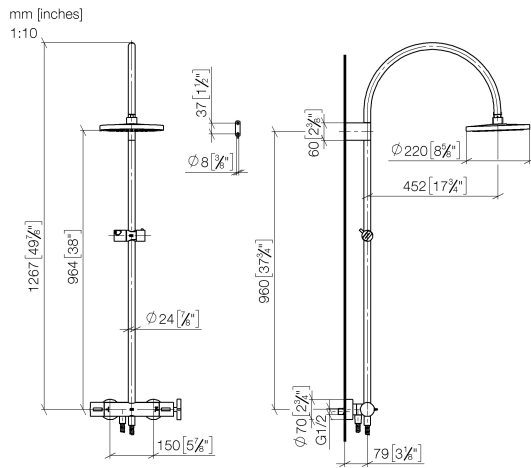

ST 050 307 3809

- shower with fixed riser projection 452mm
- overhead shower: rain flow
- rain shower Ø 220 mm
- rain shower with anti-scale system
- max. rainshower flow 7 l/min
- Function from: 6 l/min
- rotary diverter with volume control and shut-off function
- slide-on rosettes Ø 70 mm
- height of fittings up to rain shower (bottom edge) 964mm
- height of fittings up to top edge of elbow 1267mm
- gauge 150 mm - 13 mm
- metal shower hose 1750mm with integrated anti-twist protection
- 1/2" connection
- slide bar
- Pipe diameter 23.5 mm
- This product can help a building meet the requirements of Green Building Rating Systems, e.g. LEED®, BREEAM®, DGNB

Required miscellaneous

Hand shower - Brushed Platinum 28 016 979-06

VAIA Shower pipe with shower thermostat - Brushed Platinum

VAIA

ST 050 307 3809

ST 050 307 3809

Flow rate chart

Certificates

WRAS_2204013. Belgaqua_24-006- LGA_38737.
27_8.

ST 050 307 3809

Parts for other finishes can be found here: [Chrome](#)

Spare parts list

No.	Item Number	Name	Quantity used	Delivery time
1	90 12 05 092 20-06	shower	1	10
2	04 28 22 346 00-06	pipe	1	10
3	09 14 10 008 90	seal	1	2
4	90 17 11 150 00-06	holder	1	10
5	28 322 970-06	Metal shower hose 1/2" x 3/8" x 1750 mm - Brushed Platinum	1	2
6	12 570 970-06	Slide unit - Brushed Platinum	1	10
7	90 28 22 349 00-06	pipe	1	10
8	04 17 01 250 00-06	connection	1	10
9	90 17 33 015 00-06	handle	1	10
10	90 14 20 026 00 90	seal	1	2
11	90 17 33 030 00-06	handle	1	10