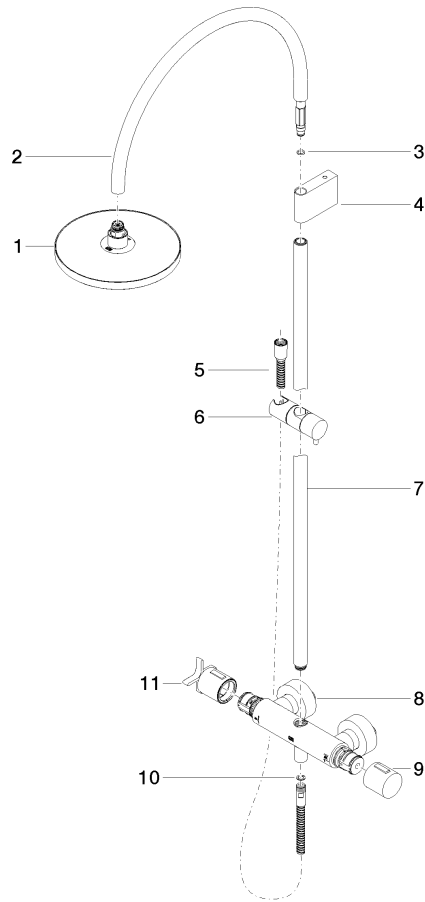

ST 050 307 3809

- shower with fixed riser projection 452mm
- overhead shower: rain flow
- rain shower Ø 220 mm
- rain shower with anti-scale system
- max. rainshower flow 7 l/min
- Function from: 6 l/min
- rotary diverter with volume control and shut-off function
- slide-on rosettes Ø 70 mm
- height of fittings up to rain shower (bottom edge) 964mm
- height of fittings up to top edge of elbow 1267mm
- gauge 150 mm - 13 mm
- metal shower hose 1750mm with integrated anti-twist protection
- 1/2" connection
- slide bar
- Pipe diameter 23.5 mm
- This product can help a building meet the requirements of Green Building Rating Systems, e.g. LEED®, BREEAM®, DGNB

Required miscellaneous

Hand shower - Brushed Platinum 28 016 979-06

VAIA Shower pipe with shower thermostat - Brushed Platinum

VAIA

ST 050 307 3809

ST 050 307 3809

Flow rate chart

Certificates

WRAS_2204013. Belgaqua_24-006- LGA_38737.
27_8.

ST 050 307 3809

Parts for other finishes can be found here: [Chrome](#)

Spare parts list

No.	Item Number	Name	Quantity used	Delivery time
1	90 12 05 092 20-06	shower	1	10
2	04 28 22 346 00-06	pipe	1	10
3	09 14 10 008 90	seal	1	2
4	90 17 11 150 00-06	holder	1	10
5	28 322 970-06	Metal shower hose 1/2" x 3/8" x 1750 mm - Brushed Platinum	1	2
6	12 570 970-06	Slide unit - Brushed Platinum	1	10
7	90 28 22 349 00-06	pipe	1	10
8	04 17 01 250 00-06	connection	1	10
9	90 17 33 015 00-06	handle	1	10
10	90 14 20 026 00 90	seal	1	2
11	90 17 33 030 00-06	handle	1	10