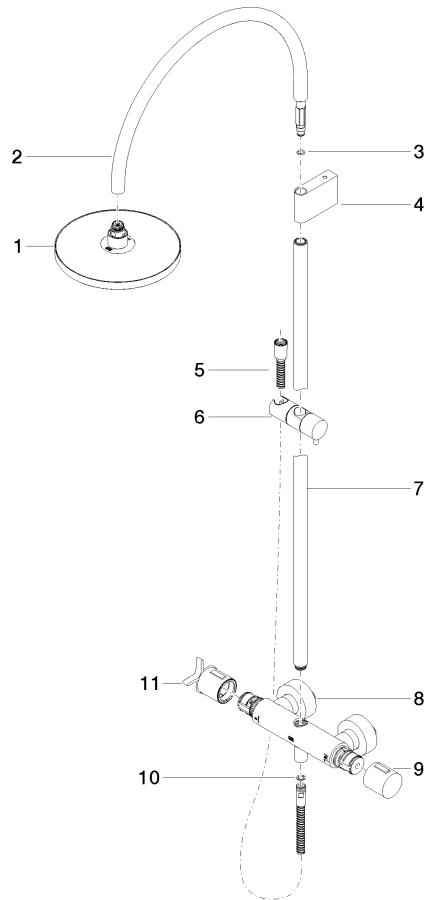

DVGW\_DW-  
6517DN0129.

LGA\_29981.

ST 050 307 3809

Parts for other finishes can be found here: [Chrome](#)

- shower with fixed riser projection 452mm
- overhead shower: rain flow
- rain shower Ø 220 mm
- rain shower with anti-scale system
- max. rainshower flow 7 l/min
- Function from: 6 l/min
- rotary diverter with volume control and shut-off function
- slide-on rosettes Ø 70 mm
- height of fittings up to rain shower (bottom edge) 964mm
- height of fittings up to top edge of elbow 1267mm
- gauge 150 mm - 13 mm
- metal shower hose 1750mm with integrated anti-twist protection
- 1/2" connection
- slide bar
- Pipe diameter 23.5 mm
- This product can help a building meet the requirements of Green Building Rating Systems, e.g. LEED®, BREEAM®, DGNB

## VAIA Shower pipe with shower thermostat - Dark Chrome

---

VAIA

ST 050 307 3809

ST 050 307 3809

Flow rate chart

Certificates

WRAS\_2204013. Belgaqua\_24-006- LGA\_38737.  
27\_8.

### Spare parts list

No.	Item Number	Name	Quantity used	Delivery time
1	90 12 05 092 20-19	shower	1	20
2	04 28 22 346 00-19	pipe	1	20
3	09 14 10 008 90	seal	1	2
4	90 17 11 150 00-19	holder	1	20
5	28 322 970-19	Metal shower hose 1/2" x 3/8" x 1750 mm - Dark Chrome	1	20
6	12 570 970-19	Slide unit - Dark Chrome	1	20
7	90 28 22 349 00-19	pipe	1	20
8	04 17 01 250 00-19	connection	1	20
9	90 17 33 015 00-19	handle	1	20
10	90 14 20 026 00 90	seal	1	2
11	90 17 33 030 00-19	handle	1	20