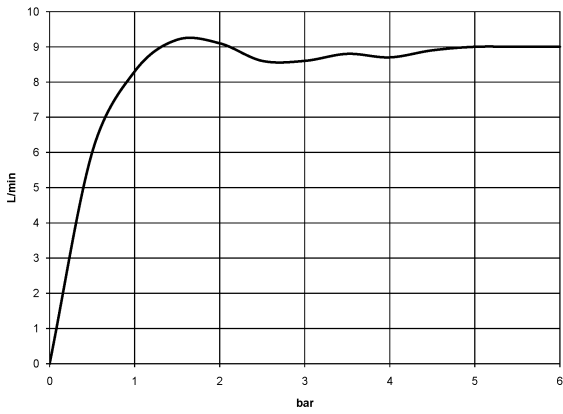

## VAIA Shower pipe with shower thermostat - Dark Chrome

---

VAIA

ST 050 307 3809

ST 050 307 3809

Flow rate chart

Certificates

WRAS\_2204013. Belgaqua\_24-006- LGA\_38737.  
27\_8.