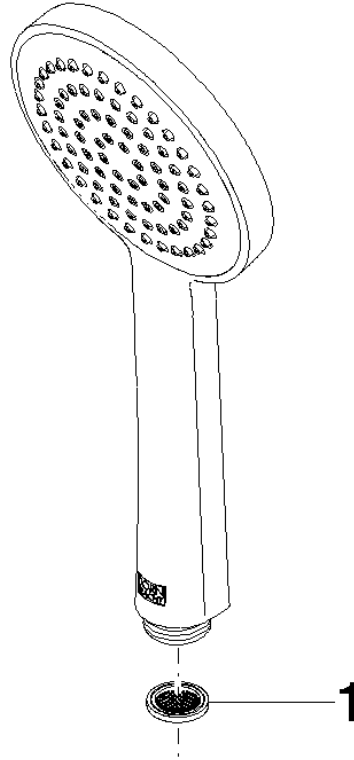

ST 050 307 3809

- shower with fixed riser projection 452mm
- Rain shower: PURE RAIN, max. flow rate 7 l/min (at 3 bar)
- Function from: 6 l/min
- rain shower Ø 220 mm
- rain shower with anti-scale system
- Hand shower: COMPACT RAIN, max. flow rate 15 l/min (at 3 bar)
- rotary diverter with volume control and shut-off function
- slide-on rosettes Ø 70 mm
- height of fittings up to rain shower (bottom edge) 964mm
- height of fittings up to top edge of elbow 1267mm
- gauge 150 mm - 13 mm
- metal shower hose 1750mm with integrated anti-twist protection
- 1/2" connection
- slide bar
- Pipe diameter 23.5 mm

## VAIA Shower pipe with shower thermostat - Dark Chrome

---

VAIA

ST 050 307 3809

ST 050 307 3809

mm [inches]

**Flow rate chart**

**Certificates**

DVGW\_DW-  
6517DN0129.

LGA\_29981.

ST 050 307 3809

Parts for other finishes can be found here: [Chrome](#)

- shower with fixed riser projection 452mm
- overhead shower: rain flow
- rain shower Ø 220 mm
- rain shower with anti-scale system
- max. rainshower flow 7 l/min
- Function from: 6 l/min
- rotary diverter with volume control and shut-off function
- slide-on rosettes Ø 70 mm
- height of fittings up to rain shower (bottom edge) 964mm
- height of fittings up to top edge of elbow 1267mm
- gauge 150 mm - 13 mm
- metal shower hose 1750mm with integrated anti-twist protection
- 1/2" connection
- slide bar
- Pipe diameter 23.5 mm
- This product can help a building meet the requirements of Green Building Rating Systems, e.g. LEED®, BREEAM®, DGNB

### Spare parts list

No.	Item Number	Name	Quantity used	Delivery time
1	90 12 05 092 20-19	shower	1	20
2	04 28 22 346 00-19	pipe	1	20
3	09 14 10 008 90	seal	1	2
4	90 17 11 150 00-19	holder	1	20
5	28 322 970-19	Metal shower hose 1/2" x 3/8" x 1750 mm - Dark Chrome	1	20
6	12 570 970-19	Slide unit - Dark Chrome	1	20
7	90 28 22 349 00-19	pipe	1	20
8	04 17 01 250 00-19	connection	1	20
9	90 17 33 015 00-19	handle	1	20
10	90 14 20 026 00 90	seal	1	2
11	90 17 33 030 00-19	handle	1	20