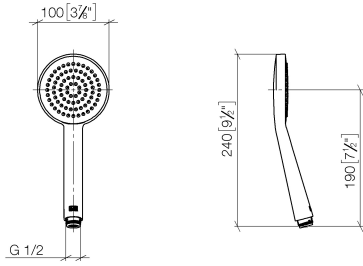

ST 050 307 3809

- shower with fixed riser projection 452mm
- Rain shower: PURE RAIN, max. flow rate 7 l/min (at 3 bar)
- Function from: 6 l/min
- rain shower Ø 220 mm
- rain shower with anti-scale system
- Hand shower: COMPACT RAIN, max. flow rate 15 l/min (at 3 bar)
- rotary diverter with volume control and shut-off function
- slide-on rosettes Ø 70 mm
- height of fittings up to rain shower (bottom edge) 964mm
- height of fittings up to top edge of elbow 1267mm
- gauge 150 mm - 13 mm
- metal shower hose 1750mm with integrated anti-twist protection
- 1/2" connection
- slide bar
- Pipe diameter 23.5 mm

## VAIA Shower pipe with shower thermostat - Brushed Champagne (22kt Gold)

---

VAIA

ST 050 307 3809

ST 050 307 3809

mm [inches]

**Flow rate chart**

**Certificates**

### Spare parts list

No.	Item Number	Name	Quantity used	Delivery time
1	09 23 01 039 90	sieve	1	2

ST 050 307 3809

- shower with fixed riser projection 452mm
- overhead shower: rain flow
- rain shower Ø 220 mm
- rain shower with anti-scale system
- max. rainshower flow 7 l/min
- Function from: 6 l/min
- rotary diverter with volume control and shut-off function
- slide-on rosettes Ø 70 mm
- height of fittings up to rain shower (bottom edge) 964mm
- height of fittings up to top edge of elbow 1267mm
- gauge 150 mm - 13 mm
- metal shower hose 1750mm with integrated anti-twist protection
- 1/2" connection
- slide bar
- Pipe diameter 23.5 mm
- This product can help a building meet the requirements of Green Building Rating Systems, e.g. LEED®, BREEAM®, DGNB