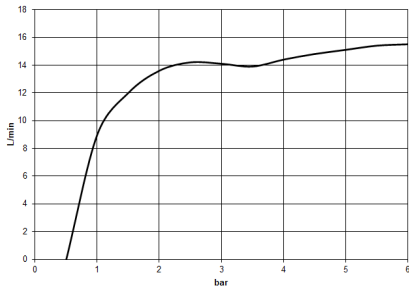

## VAIA Shower pipe with shower thermostat - Brushed Champagne (22kt Gold)

---

VAIA

ST 050 307 3809

ST 050 307 3809

mm [inches]

**Flow rate chart**

**Certificates**