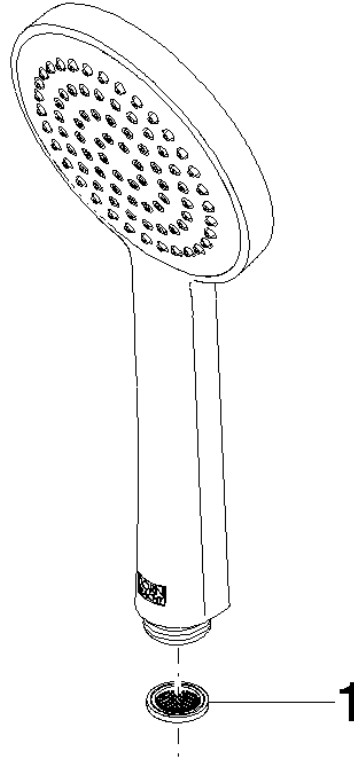

ST 050 307 3809

- shower with fixed riser projection 452mm
- Rain shower: PURE RAIN, max. flow rate 7 l/min (at 3 bar)
- Function from: 6 l/min
- rain shower Ø 220 mm
- rain shower with anti-scale system
- Hand shower: COMPACT RAIN, max. flow rate 15 l/min (at 3 bar)
- rotary diverter with volume control and shut-off function
- slide-on rosettes Ø 70 mm
- height of fittings up to rain shower (bottom edge) 964mm
- height of fittings up to top edge of elbow 1267mm
- gauge 150 mm - 13 mm
- metal shower hose 1750mm with integrated anti-twist protection
- 1/2" connection
- slide bar
- Pipe diameter 23.5 mm

## VAIA Shower pipe with shower thermostat - Brushed Champagne (22kt Gold)

---

VAIA

ST 050 307 3809

ST 050 307 3809

- COMPACT RAIN, max. flow rate 15 l/min (at 3 bar)
- with anti-scale system
- spray head Ø 100mm
- 1/2" connection

## VAIA Shower pipe with shower thermostat - Brushed Champagne (22kt Gold)

---

VAIA

ST 050 307 3809

ST 050 307 3809

mm [inches]

**Flow rate chart**

**Certificates**

### Spare parts list

No.	Item Number	Name	Quantity used	Delivery time
1	09 23 01 039 90	sieve	1	2

ST 050 307 3809

- shower with fixed riser projection 452mm
- overhead shower: rain flow
- rain shower Ø 220 mm
- rain shower with anti-scale system
- max. rainshower flow 7 l/min
- Function from: 6 l/min
- rotary diverter with volume control and shut-off function
- slide-on rosettes Ø 70 mm
- height of fittings up to rain shower (bottom edge) 964mm
- height of fittings up to top edge of elbow 1267mm
- gauge 150 mm - 13 mm
- metal shower hose 1750mm with integrated anti-twist protection
- 1/2" connection
- slide bar
- Pipe diameter 23.5 mm
- This product can help a building meet the requirements of Green Building Rating Systems, e.g. LEED®, BREEAM®, DGNB