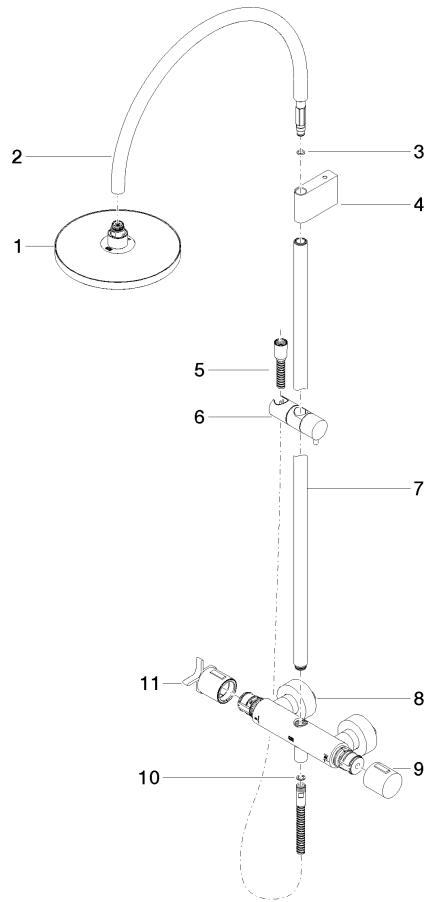

### Spare parts list

No.	Item Number	Name	Quantity used	Delivery time
1	09 23 01 039 90	sieve	1	2

ST 050 307 3809

- shower with fixed riser projection 452mm
- overhead shower: rain flow
- rain shower Ø 220 mm
- rain shower with anti-scale system
- max. rainshower flow 7 l/min
- Function from: 6 l/min
- rotary diverter with volume control and shut-off function
- slide-on rosettes Ø 70 mm
- height of fittings up to rain shower (bottom edge) 964mm
- height of fittings up to top edge of elbow 1267mm
- gauge 150 mm - 13 mm
- metal shower hose 1750mm with integrated anti-twist protection
- 1/2" connection
- slide bar
- Pipe diameter 23.5 mm
- This product can help a building meet the requirements of Green Building Rating Systems, e.g. LEED®, BREEAM®, DGNB

# VAIA Shower pipe with shower thermostat - Brushed Champagne (22kt Gold)

---

VAIA

ST 050 307 3809

ST 050 307 3809

Flow rate chart

Certificates

WRAS\_2204013. Belgaqua\_24-006- LGA\_38737.  
27\_8.

ST 050 307 3809

Parts for other finishes can be found here: [Chrome](#)

Spare parts list

No.	Item Number	Name	Quantity used	Delivery time
1	90 12 05 092 20-46	shower	1	30
2	04 28 22 346 00-46	pipe	1	60
3	09 14 10 008 90	seal	1	2
4	90 17 11 150 00-46	holder	1	30
5	28 322 970-46	Metal shower hose 1/2" x 3/8" x 1750 mm - Brushed Champagne (22kt Gold)	1	30
6	12 570 970-46	Slide unit - Brushed Champagne (22kt Gold)	1	30
7	90 28 22 349 00-46	pipe	1	30
8	04 17 01 250 00-46	connection	1	60
9	90 17 33 015 00-46	handle	1	30
10	90 14 20 026 00 90	seal	1	2
11	90 17 33 030 00-46	handle	1	30