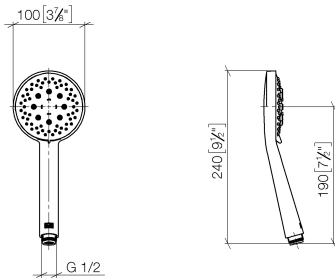

ST 050 308 4892

- shower with fixed riser projection 420mm
- Rain shower: PURE RAIN, max. flow rate 14 l/min (at 3 bar)
- Function from: 10 l/min
- rain shower Ø 300 mm
- rain shower with anti-scale system
- Hand shower: COMPACT RAIN, max. flow rate 15 l/min (at 3 bar)
- spray head Ø 100mm
- rotary diverter for fixed-riser shower/hand shower
- height of fittings up to rain shower (bottom edge) 850mm
- height of fittings up to top edge of elbow 1167mm
- rosette for shower holder Ø 55mm
- rosette for wall mounting Ø 57mm
- rosette for shower mixer Ø 65mm
- gauge 150 mm - 13 mm
- 1500 mm metal shower hose
- 1/2" connection
- Pipe diameter 20 mm

- Three or five settings: COMPACT RAIN, COMPACT SOFT FLOW, COMPACT AQUAPRESSURE FLOW, max. flow rate 15 l/min (at 3 bar)
- with anti-scale system
- spray head Ø 100mm
- 1/2" connection
- WRAS 1704043
- Function from: 7 l/min

TARA Showerpipe with shower mixer 300 mm - Matte Black

TARA

ST 050 308 4892

TARA Showerpipe with shower mixer 300 mm - Matte Black

TARA

ST 050 308 4892

ST 050 308 4892

mm [inches]

No.	Item Number	Name	Quantity used	Delivery time
1	09 23 01 039 90	sieve	1	2

ST 050 308 4892

- shower with fixed riser projection 420mm
- overhead shower: rain flow
- rain shower Ø 300 mm
- rain shower with anti-scale system
- max. rainshower flow 14 l/min
- Function from: 10 l/min
- rotary diverter for fixed-riser shower/hand shower
- height of fittings up to rain shower (bottom edge) 850mm
- height of fittings up to top edge of elbow 1167mm
- rosette for shower holder Ø 55mm
- rosette for wall mounting Ø 57mm
- rosette for shower mixer Ø 65mm
- gauge 150 mm - 13 mm
- 1500 mm metal shower hose
- 1/2" connection
- Pipe diameter 20 mm
- quick clearing