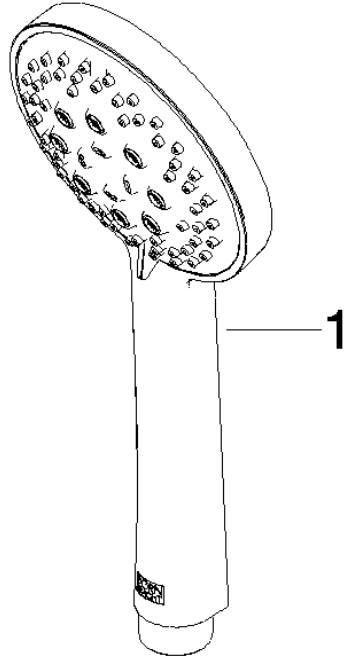

ST 050 308 4892

- shower with fixed riser projection 420mm
- Rain shower: PURE RAIN, max. flow rate 14 l/min (at 3 bar)
- Function from: 10 l/min
- rain shower Ø 300 mm
- rain shower with anti-scale system
- Hand shower: COMPACT RAIN, max. flow rate 15 l/min (at 3 bar)
- spray head Ø 100mm
- rotary diverter for fixed-riser shower/hand shower
- height of fittings up to rain shower (bottom edge) 850mm
- height of fittings up to top edge of elbow 1167mm
- rosette for shower holder Ø 55mm
- rosette for wall mounting Ø 57mm
- rosette for shower mixer Ø 65mm
- gauge 150 mm - 13 mm
- 1500 mm metal shower hose
- 1/2" connection
- Pipe diameter 20 mm

TARA Showerpipe with shower mixer 300 mm - Matte Black

TARA

ST 050 308 4892

TARA Showerpipe with shower mixer 300 mm - Matte Black

TARA

ST 050 308 4892

ST 050 308 4892

mm [inches]

Flow rate chart

Certificates

LGA_29984.

DVGW_DW-
6517DN0129.

WRAS_2210003.

ST 050 308 4892

Parts for other
finishes can be found
here: [Chrome](#)

Spare parts list

No.	Item Number	Name	Quantity used	Delivery time
1	09 23 01 039 90	sieve	1	2

ST 050 308 4892

- shower with fixed riser projection 420mm
- overhead shower: rain flow
- rain shower Ø 300 mm
- rain shower with anti-scale system
- max. rainshower flow 14 l/min
- Function from: 10 l/min
- rotary diverter for fixed-riser shower/hand shower
- height of fittings up to rain shower (bottom edge) 850mm
- height of fittings up to top edge of elbow 1167mm
- rosette for shower holder Ø 55mm
- rosette for wall mounting Ø 57mm
- rosette for shower mixer Ø 65mm
- gauge 150 mm - 13 mm
- 1500 mm metal shower hose
- 1/2" connection
- Pipe diameter 20 mm
- quick clearing