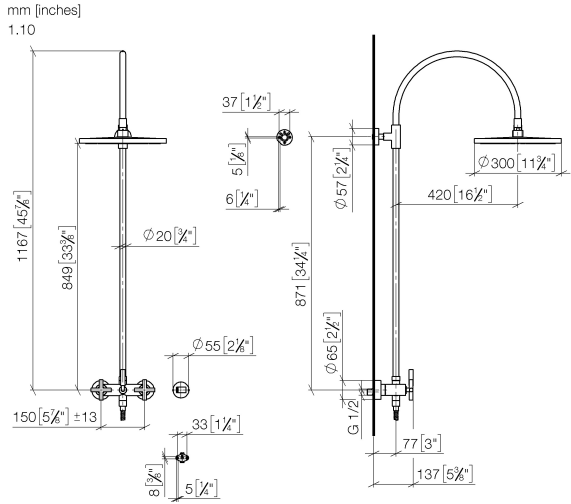

No.	Item Number	Name	Quantity used	Delivery time
1	09 23 01 039 90	sieve	1	2

ST 050 308 4892

- shower with fixed riser projection 420mm
- overhead shower: rain flow
- rain shower Ø 300 mm
- rain shower with anti-scale system
- max. rainshower flow 14 l/min
- Function from: 10 l/min
- rotary diverter for fixed-riser shower/hand shower
- height of fittings up to rain shower (bottom edge) 850mm
- height of fittings up to top edge of elbow 1167mm
- rosette for shower holder Ø 55mm
- rosette for wall mounting Ø 57mm
- rosette for shower mixer Ø 65mm
- gauge 150 mm - 13 mm
- 1500 mm metal shower hose
- 1/2" connection
- Pipe diameter 20 mm
- quick clearing

TARA Showerpipe with shower mixer 300 mm - Matte Black

TARA

ST 050 308 4892

ST 050 308 4892

Flow rate chart

Certificates

Belgaqua_24-004- LGA_38664.
27_8.

ST 050 308 4892

Parts for other finishes can be found here: [Chrome](#)

Spare parts list

No.	Item Number	Name	Quantity used	Delivery time
1	04 12 05 091 00-33	shower	1	30
2	09 23 01 039 90	sieve	1	2
3	09 24 03 177 20-33	adaptor	1	30
4	04 28 22 097 20-33	spout	1	30
5	90 14 10 011 00 90	seal	1	2
6	90 17 11 037 00-33	holder	1	-
Spare part can no longer be ordered, please order the replacement item				
7	90 28 22 096 00-33	pipe	1	30
8	04 17 10 020 01-33	fitting	1	30
9	90 14 20 026 00 90	seal	1	2
10	28 050 892-33	TARA Wall bracket - Matte Black	1	10
11	28 304 970-33	Metal shower hose 1/2" x 3/8" x 1500 mm - Matte Black	1	30