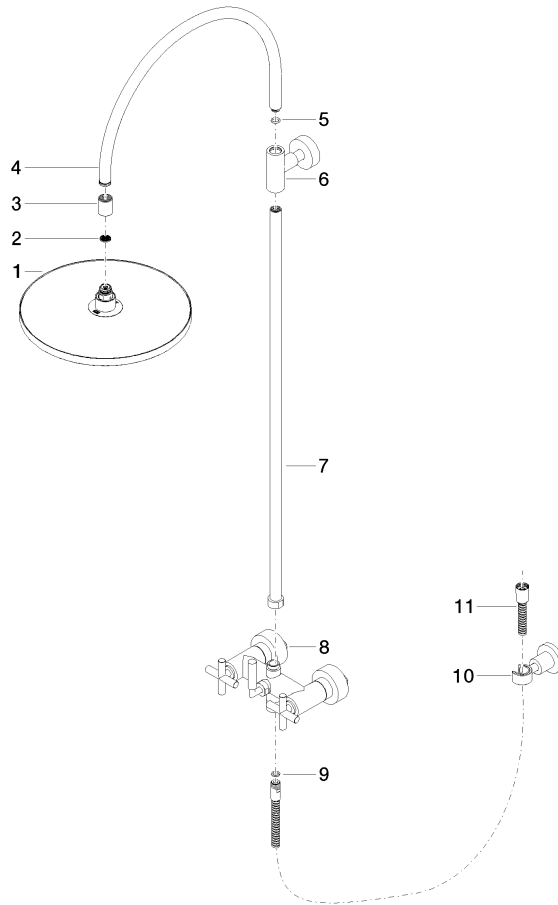

No.	Item Number	Name	Quantity used	Delivery time
1	09 23 01 039 90	sieve	1	2

ST 050 308 4892

- shower with fixed riser projection 420mm
- overhead shower: rain flow
- rain shower Ø 300 mm
- rain shower with anti-scale system
- max. rainshower flow 14 l/min
- Function from: 10 l/min
- rotary diverter for fixed-riser shower/hand shower
- height of fittings up to rain shower (bottom edge) 850mm
- height of fittings up to top edge of elbow 1167mm
- rosette for shower holder Ø 55mm
- rosette for wall mounting Ø 57mm
- rosette for shower mixer Ø 65mm
- gauge 150 mm - 13 mm
- 1500 mm metal shower hose
- 1/2" connection
- Pipe diameter 20 mm
- quick clearing

TARA Showerpipe with shower mixer 300 mm - Matte Black

TARA

ST 050 308 4892

ST 050 308 4892

Flow rate chart

Certificates

Belgaqua_24-004- LGA_38664.
27_8.

ST 050 308 4892

Parts for other finishes can be found here: [Chrome](#)

Spare parts list

No.	Item Number	Name	Quantity used	Delivery time
1	04 12 05 091 00-33	shower	1	30
2	09 23 01 039 90	sieve	1	2
3	09 24 03 177 20-33	adaptor	1	30
4	04 28 22 097 20-33	spout	1	30
5	90 14 10 011 00 90	seal	1	2
6	90 17 11 037 00-33	holder	1	-
Spare part can no longer be ordered, please order the replacement item				
7	90 28 22 096 00-33	pipe	1	30
8	04 17 10 020 01-33	fitting	1	30
9	90 14 20 026 00 90	seal	1	2
10	28 050 892-33	TARA Wall bracket - Matte Black	1	10
11	28 304 970-33	Metal shower hose 1/2" x 3/8" x 1500 mm - Matte Black	1	30