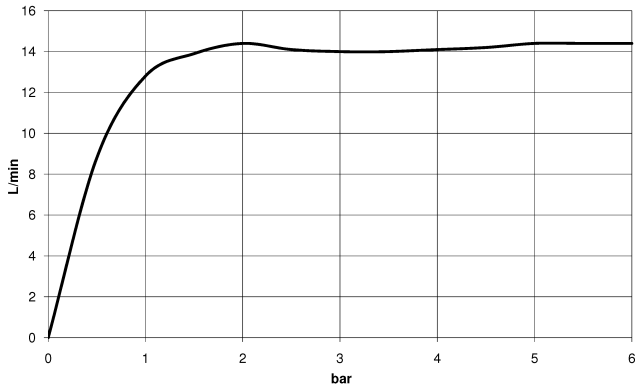

TARA Showerpipe with shower mixer 300 mm - Matte Black

TARA

ST 050 308 4892

ST 050 308 4892

Flow rate chart

Certificates

Belgaqua_24-004- LGA_38664.
27_8.

ST 050 308 4892