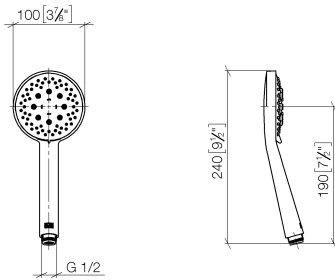

ST 050 308 5892

- 420mm projection
- Rain shower: PURE RAIN, max. flow rate 14 l/min (at 3 bar)
- Function from: 10 l/min
- rain shower Ø 300 mm
- rain shower with anti-scale system
- Hand shower: COMPACT RAIN, max. flow rate 15 l/min (at 3 bar)
- spray head Ø 100mm
- rotary diverter for fixed-riser shower/hand shower
- height of fittings up to rain shower (bottom edge) 1007mm
- height of fittings up to top edge of elbow 1167mm
- rosette for shower holder Ø 55mm
- rosette for wall mounting Ø 57mm
- rosette for shower mixer Ø 65mm
- gauge 150 mm - 13 mm
- 1500 mm metal shower hose
- 1/2" connection
- Pipe diameter 20 mm

# TARA Showerpipe 300 mm - Champagne (22kt Gold)

---

TARA

ST 050 308 5892

ST 050 308 5892

- Three or five settings: COMPACT RAIN, COMPACT SOFT FLOW, COMPACT AQUAPRESSURE FLOW, max. flow rate 15 l/min (at 3 bar)
- with anti-scale system
- spray head Ø 100mm
- 1/2" connection
- WRAS 1704043
- Function from: 7 l/min

# TARA Showerpipe 300 mm - Champagne (22kt Gold)

---

TARA

ST 050 308 5892

ST 050 308 5892

mm [inches]

**Flow rate chart**

**Certificates**

### Spare parts list

No.	Item Number	Name	Quantity used	Delivery time
1	09 23 01 039 90	sieve	1	2

ST 050 308 5892

- shower with fixed riser projection 420mm
- overhead shower: rain flow
- rain shower Ø 300 mm
- rain shower with anti-scale system
- max. rainshower flow 14 l/min
- Function from: 10 l/min
- rotary diverter for fixed-riser shower/hand shower
- height of fittings up to rain shower (bottom edge) 1007mm
- height of fittings up to top edge of elbow 1167mm
- rosette for shower holder Ø 55mm
- rosette for wall mounting Ø 57mm
- rosette for shower mixer Ø 65mm
- gauge 150 mm - 13 mm
- 1500 mm metal shower hose
- 1/2" connection
- Pipe diameter 20 mm
- quick clearing