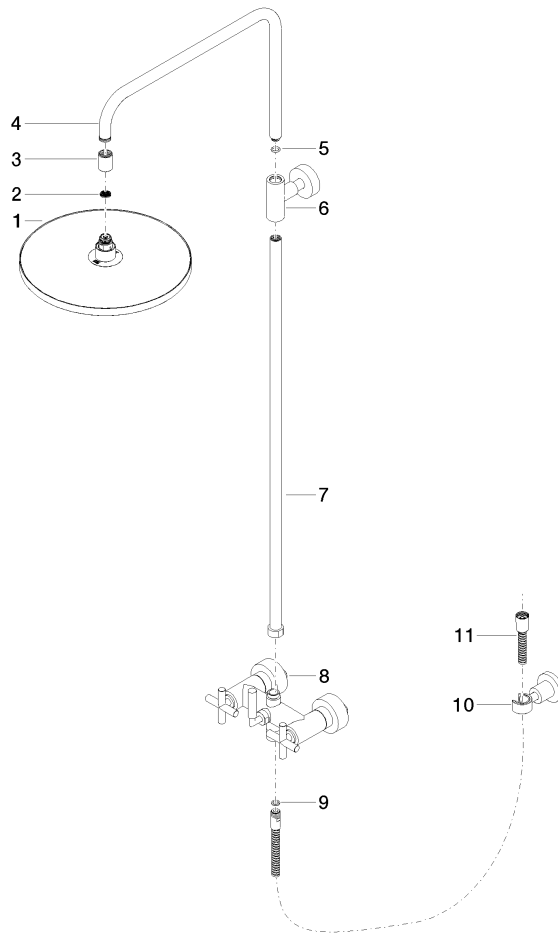

### Spare parts list

No.	Item Number	Name	Quantity used	Delivery time
1	09 23 01 039 90	sieve	1	2

ST 050 308 5892

- shower with fixed riser projection 420mm
- overhead shower: rain flow
- rain shower Ø 300 mm
- rain shower with anti-scale system
- max. rainshower flow 14 l/min
- Function from: 10 l/min
- rotary diverter for fixed-riser shower/hand shower
- height of fittings up to rain shower (bottom edge) 1007mm
- height of fittings up to top edge of elbow 1167mm
- rosette for shower holder Ø 55mm
- rosette for wall mounting Ø 57mm
- rosette for shower mixer Ø 65mm
- gauge 150 mm - 13 mm
- 1500 mm metal shower hose
- 1/2" connection
- Pipe diameter 20 mm
- quick clearing

# TARA Showerpipe 300 mm - Champagne (22kt Gold)

---

TARA

ST 050 308 5892

ST 050 308 5892

**Flow rate chart**

**Certificates**

Belgaqua\_24-004- LGA\_38664.  
27\_8.

ST 050 308 5892

Parts for other finishes can be found here: [Chrome](#)

**Spare parts list**

No.	Item Number	Name	Quantity used	Delivery time
1	04 12 05 091 00-47	shower	1	30
2	09 23 01 039 90	sieve	1	2
3	09 24 03 177 20-47	adaptor	1	30
4	04 28 22 101 20-47	spout	1	30
5	90 14 10 011 00 90	seal	1	2
6	90 17 11 037 00-47	holder	1	30
7	90 28 22 096 00-47	pipe	1	30
8	04 17 10 020 01-47	fitting	1	30
9	90 14 20 026 00 90	seal	1	2
10	28 050 892-47	TARA Wall bracket - Champagne (22kt Gold)	1	30
11	28 304 970-47	Metal shower hose 1/2" x 3/8" x 1500 mm - Champagne (22kt Gold)	1	30