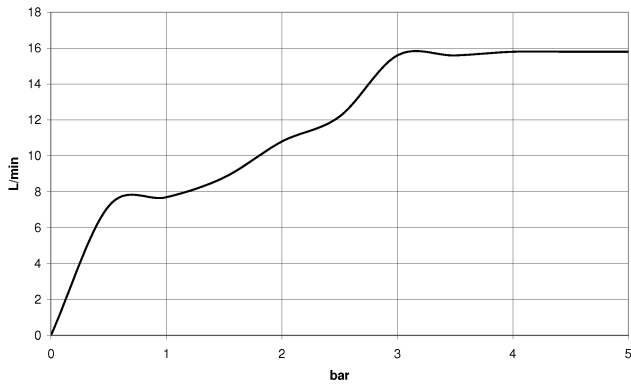

# TARA Showerpipe 300 mm - Champagne (22kt Gold)

---

TARA

ST 050 308 5892

ST 050 308 5892

mm [inches]

**Flow rate chart**

**Certificates**