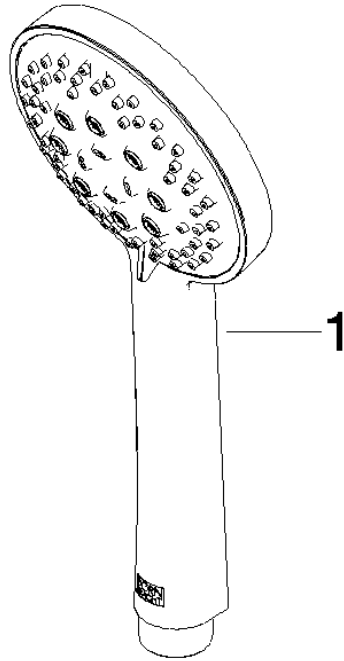

ST 050 308 5892

- 420mm projection
- Rain shower: PURE RAIN, max. flow rate 14 l/min (at 3 bar)
- Function from: 10 l/min
- rain shower Ø 300 mm
- rain shower with anti-scale system
- Hand shower: COMPACT RAIN, max. flow rate 15 l/min (at 3 bar)
- spray head Ø 100mm
- rotary diverter for fixed-riser shower/hand shower
- height of fittings up to rain shower (bottom edge) 1007mm
- height of fittings up to top edge of elbow 1167mm
- rosette for shower holder Ø 55mm
- rosette for wall mounting Ø 57mm
- rosette for shower mixer Ø 65mm
- gauge 150 mm - 13 mm
- 1500 mm metal shower hose
- 1/2" connection
- Pipe diameter 20 mm

# TARA Showerpipe 300 mm - Champagne (22kt Gold)

---

TARA

ST 050 308 5892

ST 050 308 5892

- Three or five settings: COMPACT RAIN, COMPACT SOFT FLOW, COMPACT AQUAPRESSURE FLOW, max. flow rate 15 l/min (at 3 bar)
- with anti-scale system
- spray head Ø 100mm
- 1/2" connection
- WRAS 1704043
- Function from: 7 l/min

# TARA Showerpipe 300 mm - Champagne (22kt Gold)

---

TARA

ST 050 308 5892

ST 050 308 5892

mm [inches]

**Flow rate chart**

**Certificates**

### Spare parts list

No.	Item Number	Name	Quantity used	Delivery time
1	09 23 01 039 90	sieve	1	2

ST 050 308 5892

- shower with fixed riser projection 420mm
- overhead shower: rain flow
- rain shower Ø 300 mm
- rain shower with anti-scale system
- max. rainshower flow 14 l/min
- Function from: 10 l/min
- rotary diverter for fixed-riser shower/hand shower
- height of fittings up to rain shower (bottom edge) 1007mm
- height of fittings up to top edge of elbow 1167mm
- rosette for shower holder Ø 55mm
- rosette for wall mounting Ø 57mm
- rosette for shower mixer Ø 65mm
- gauge 150 mm - 13 mm
- 1500 mm metal shower hose
- 1/2" connection
- Pipe diameter 20 mm
- quick clearing