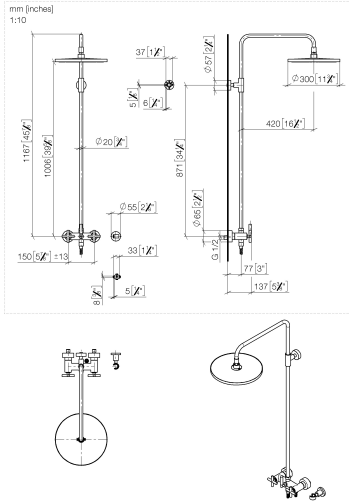

# TARA Showerpipe 300 mm - Champagne (22kt Gold)

---

TARA

ST 050 308 5892

ST 050 308 5892

mm [inches]

**Flow rate chart**

**Certificates**

### Spare parts list

No.	Item Number	Name	Quantity used	Delivery time
1	09 23 01 039 90	sieve	1	2

ST 050 308 5892

- shower with fixed riser projection 420mm
- overhead shower: rain flow
- rain shower Ø 300 mm
- rain shower with anti-scale system
- max. rainshower flow 14 l/min
- Function from: 10 l/min
- rotary diverter for fixed-riser shower/hand shower
- height of fittings up to rain shower (bottom edge) 1007mm
- height of fittings up to top edge of elbow 1167mm
- rosette for shower holder Ø 55mm
- rosette for wall mounting Ø 57mm
- rosette for shower mixer Ø 65mm
- gauge 150 mm - 13 mm
- 1500 mm metal shower hose
- 1/2" connection
- Pipe diameter 20 mm
- quick clearing

# TARA Showerpipe 300 mm - Champagne (22kt Gold)

---

TARA

ST 050 308 5892

ST 050 308 5892

**Flow rate chart**

**Certificates**

Belgaqua\_24-004- LGA\_38664.  
27\_8.

ST 050 308 5892

Parts for other finishes can be found here: [Chrome](#)

**Spare parts list**

No.	Item Number	Name	Quantity used	Delivery time
1	04 12 05 091 00-47	shower	1	30
2	09 23 01 039 90	sieve	1	2
3	09 24 03 177 20-47	adaptor	1	30
4	04 28 22 101 20-47	spout	1	30
5	90 14 10 011 00 90	seal	1	2
6	90 17 11 037 00-47	holder	1	30
7	90 28 22 096 00-47	pipe	1	30
8	04 17 10 020 01-47	fitting	1	30
9	90 14 20 026 00 90	seal	1	2
10	28 050 892-47	TARA Wall bracket - Champagne (22kt Gold)	1	30
11	28 304 970-47	Metal shower hose 1/2" x 3/8" x 1500 mm - Champagne (22kt Gold)	1	30