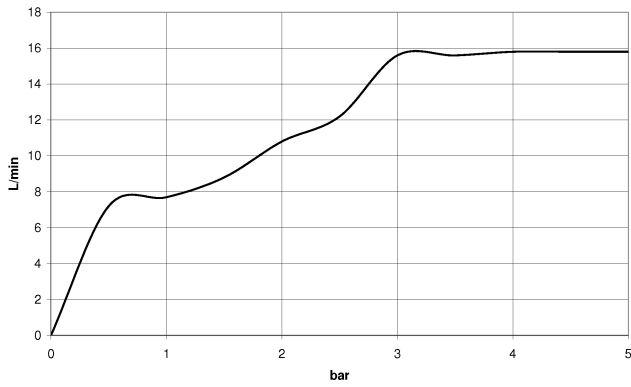

## TARA Showerpipe 300 mm - Brushed Dark Platinum

---

TARA

ST 050 308 5892

ST 050 308 5892

mm [inches]

Flow rate chart

Certificates