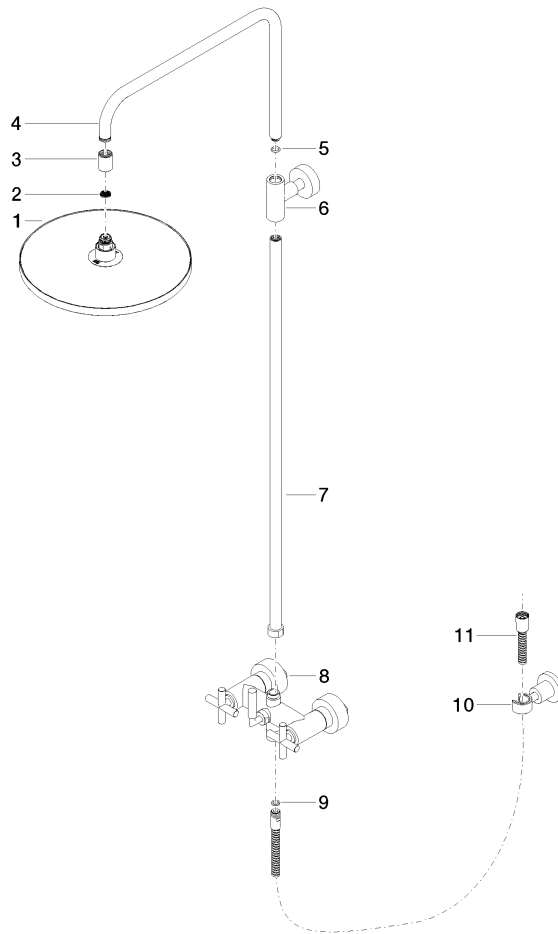

ST 050 308 5892

- 420mm projection
- Rain shower: PURE RAIN, max. flow rate 14 l/min (at 3 bar)
- Function from: 10 l/min
- rain shower Ø 300 mm
- rain shower with anti-scale system
- Hand shower: COMPACT RAIN, max. flow rate 15 l/min (at 3 bar)
- spray head Ø 100mm
- rotary diverter for fixed-riser shower/hand shower
- height of fittings up to rain shower (bottom edge) 1007mm
- height of fittings up to top edge of elbow 1167mm
- rosette for shower holder Ø 55mm
- rosette for wall mounting Ø 57mm
- rosette for shower mixer Ø 65mm
- gauge 150 mm - 13 mm
- 1500 mm metal shower hose
- 1/2" connection
- Pipe diameter 20 mm

### Spare parts list

No.	Item Number	Name	Quantity used	Delivery time
1	09 23 01 039 90	sieve	1	2

ST 050 308 5892

- shower with fixed riser projection 420mm
- overhead shower: rain flow
- rain shower Ø 300 mm
- rain shower with anti-scale system
- max. rainshower flow 14 l/min
- Function from: 10 l/min
- rotary diverter for fixed-riser shower/hand shower
- height of fittings up to rain shower (bottom edge) 1007mm
- height of fittings up to top edge of elbow 1167mm
- rosette for shower holder Ø 55mm
- rosette for wall mounting Ø 57mm
- rosette for shower mixer Ø 65mm
- gauge 150 mm - 13 mm
- 1500 mm metal shower hose
- 1/2" connection
- Pipe diameter 20 mm
- quick clearing

## TARA Showerpipe 300 mm - Brushed Dark Platinum

---

TARA

ST 050 308 5892

ST 050 308 5892

Parts for other finishes can be found here: [Chrome](#)

**Spare parts list**

No.	Item Number	Name	Quantity used	Delivery time
1	04 12 05 091 00-99	shower	1	30
2	09 23 01 039 90	sieve	1	2
3	09 24 03 177 20-99	adaptor	1	30
4	04 28 22 101 20-99	spout	1	30
5	90 14 10 011 00 90	seal	1	2
6	90 17 11 037 00-99	holder	1	30
7	90 28 22 096 00-99	pipe	1	30
8	04 17 10 020 01-99	fitting	1	30
9	90 14 20 026 00 90	seal	1	2
10	28 050 892-99	TARA Wall bracket - Brushed Dark Platinum	1	30
11	28 304 970-99	Metal shower hose 1/2" x 3/8" x 1500 mm - Brushed Dark Platinum	1	30