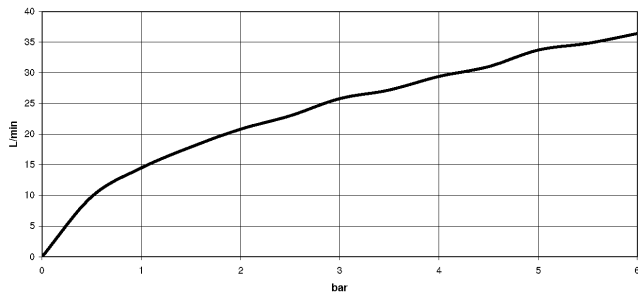

**Required miscellaneous**

**TARA Regulator handle - Brushed Platinum** 11 431 892-06

ST 060 113 4809

mm [inches]

**Flow rate chart**

**Certificates**

Belgaqua\_22\_281\_2 LGA\_29986.  
7\_5.

WRAS\_2204005.