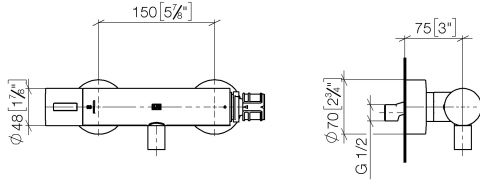

**Required miscellaneous**

**TARA Regulator handle - Brushed Platinum** 11 431 892-06

ST 060 113 4809

mm [inches]

**Flow rate chart**

**Certificates**

Belgaqua\_22\_281\_2 LGA\_29986.  
7\_5.

WRAS\_2204005.