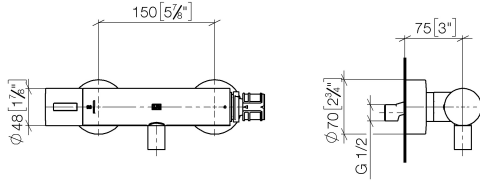

Required miscellaneous

**TARA Regulator handle - Brushed Durabron (23kt Gold)** 11 431 892-28

ST 060 113 4809

mm [inches]