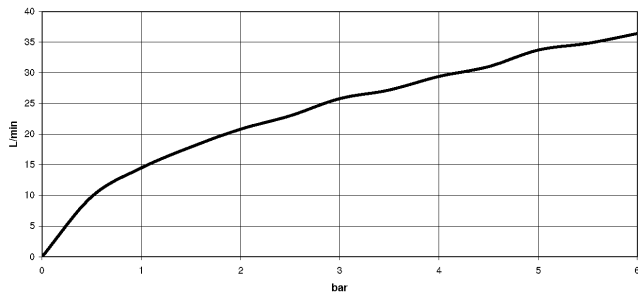

Required miscellaneous

**TARA Regulator handle - Brushed Durabron (23kt Gold)** 11 431 892-28

ST 060 113 4809

mm [inches]

### Flow rate chart