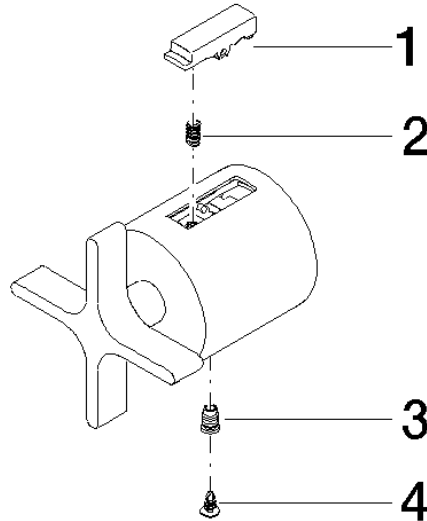

## VAIA Shower thermostat - Brushed Bronze

---

VAIA

ST 060 113 4809

ST 060 113 4809

mm [inches]

ST 060 113 4809

Parts for other finishes can be found here: [Chrome](#)

### Spare parts list

No.	Item Number	Name	Quantity used	Delivery time
1	09 21 33 050 90	handle	1	2
2	90 16 02 027 00 90	spring	1	2
3	09 31 11 511 90	pin	1	2
4	09 31 20 521 90	plug	1	2