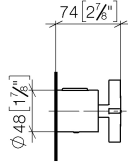

## VAIA Shower thermostat - Brushed Bronze

---

VAIA

ST 060 113 4809

ST 060 113 4809

mm [inches]

ST 060 113 4809

Parts for other finishes can be found here: [Chrome](#)

### Spare parts list

No.	Item Number	Name	Quantity used	Delivery time
1	09 21 33 050 90	handle	1	2
2	90 16 02 027 00 90	spring	1	2
3	09 31 11 511 90	pin	1	2
4	09 31 20 521 90	plug	1	2