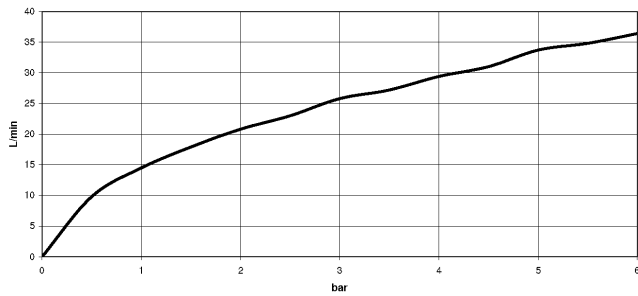

# VAIA Shower thermostat - Brushed Champagne (22kt Gold)

---

VAIA

ST 060 113 4809

ST 060 113 4809

mm [inches]

### Flow rate chart