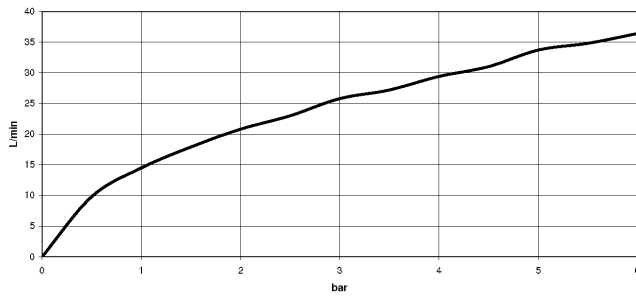

**Required miscellaneous**

**TARA Regulator handle - Brushed Dark Platinum** 11 431 892-99

ST 060 113 4809

mm [inches]

### Flow rate chart