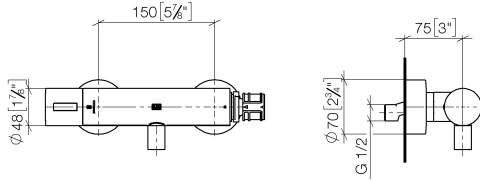

**Required miscellaneous**

**TARA Regulator handle - Brushed Dark Platinum** 11 431 892-99

ST 060 113 4809

mm [inches]