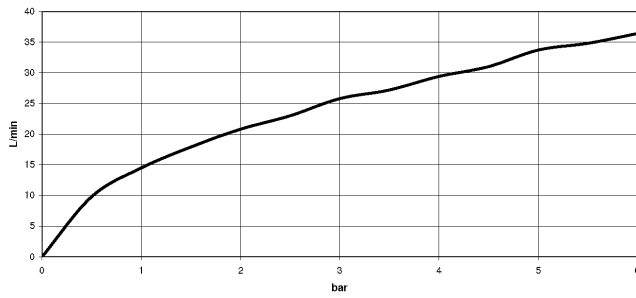

## TARA Shower thermostat - Matte Black

---

TARA

ST 060 113 5892

ST 060 113 5892

mm [inches]

### Flow rate chart