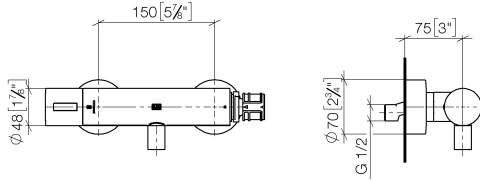

## TARA Shower thermostat - Matte Black

---

TARA

ST 060 113 5892

ST 060 113 5892

mm [inches]