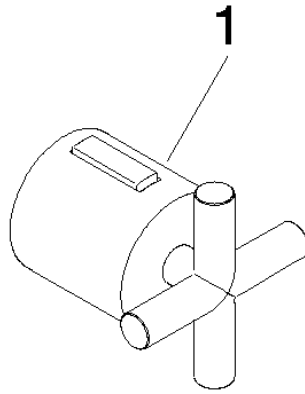

## TARA Shower thermostat - Matte Black

---

TARA

ST 060 113 5892

ST 060 113 5892

mm [inches]

## TARA Shower thermostat - Matte Black

---

TARA

ST 060 113 5892

ST 060 113 5892

Parts for other finishes can be found here: [Chrome](#)

- slide-on rosettes Ø 70 mm
- gauge 150 mm - 13 mm
- 3/8" shower outlet
- with volume control
- WRAS 2204005