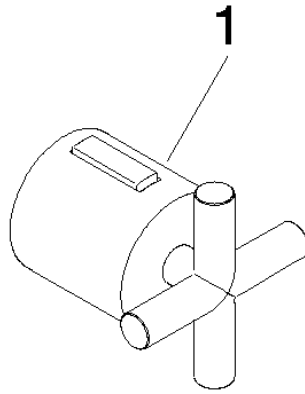

TARA Shower thermostat - Brushed Champagne (22kt Gold)

TARA

ST 060 113 5892

- slide-on rosettes Ø 70 mm
- gauge 150 mm - 13 mm
- 3/8" shower outlet
- with volume control

	Brushed Champagne (22kt Gold)	ST 060 113 5892-46
	Chrome	ST 060 113 5892-00
	Brushed Platinum	ST 060 113 5892-06
	Platinum	ST 060 113 5892-08
	Dark Chrome	ST 060 113 5892-19
	Brushed Durabronze (23kt Gold)	ST 060 113 5892-28
	Matte Black	ST 060 113 5892-33
	Champagne (22kt Gold)	ST 060 113 5892-47
	Brushed Chrome	ST 060 113 5892-93
	Brushed Dark Platinum	ST 060 113 5892-99

Individual components of this set

You need the following components for this set

TARA Shower thermostat - Brushed Champagne (22kt Gold)

TARA

ST 060 113 5892

ST 060 113 5892

	Brushed Champagne (22kt Gold)	11 431 892-46
	Chrome	11 431 892-00
	Brushed Platinum	11 431 892-06
	Platinum	11 431 892-08
	Dark Chrome	11 431 892-19
	Brushed Durabronze (23kt Gold)	11 431 892-28
	Matte Black	11 431 892-33
	Champagne (22kt Gold)	11 431 892-47
	Brushed Chrome	11 431 892-93
	Brushed Dark Platinum	11 431 892-99

TARA Shower thermostat - Brushed Champagne (22kt Gold)

TARA

ST 060 113 5892

TARA Shower thermostat - Brushed Champagne (22kt Gold)

TARA

ST 060 113 5892

ST 060 113 5892

mm [inches]

TARA Shower thermostat - Brushed Champagne (22kt Gold)

TARA

ST 060 113 5892

ST 060 113 5892

Parts for other finishes can be found here: [Chrome](#)

- slide-on rosettes Ø 70 mm
- gauge 150 mm - 13 mm
- 3/8" shower outlet
- with volume control
- WRAS 2204005